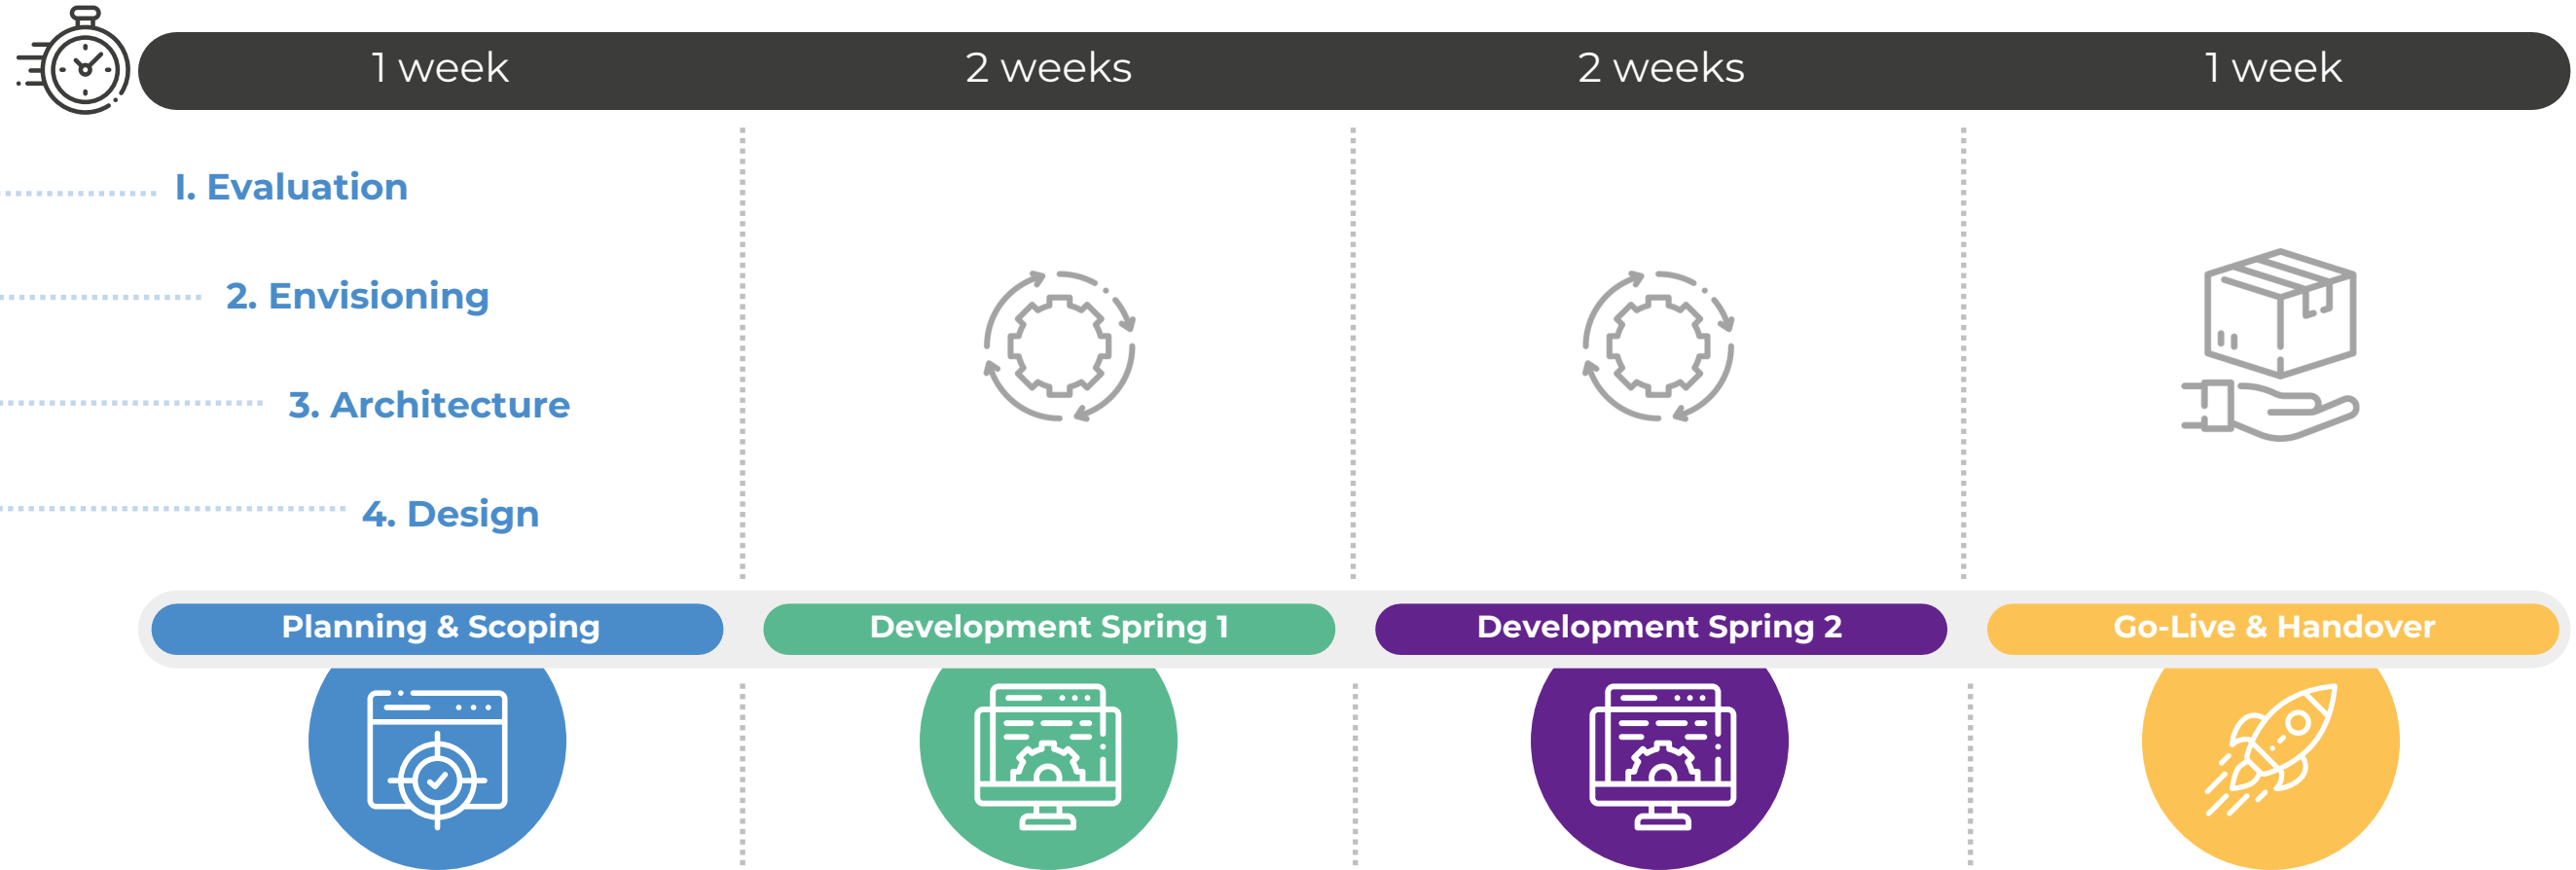

Cloud Native App Development

Innovation Studio **Timeline**