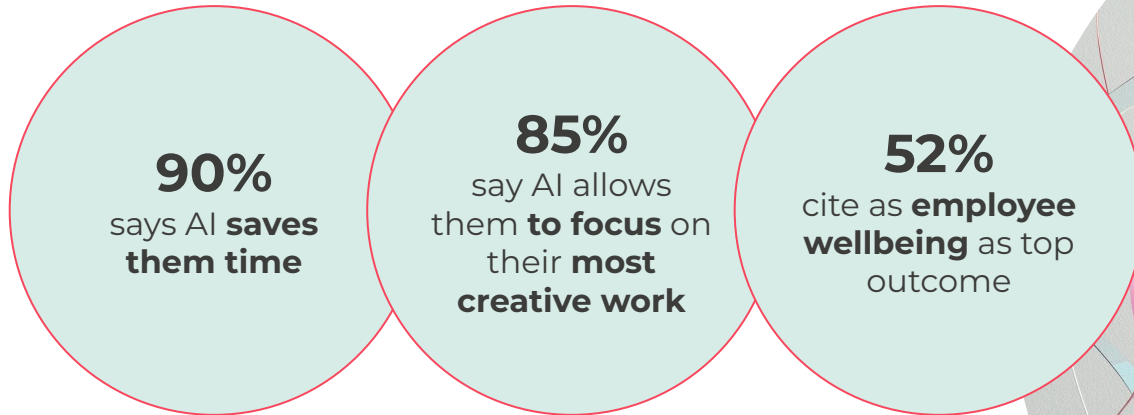

A credible foundation empowering your AI transformation journey

From the companies* embracing Generative AI

*Source : Forrester