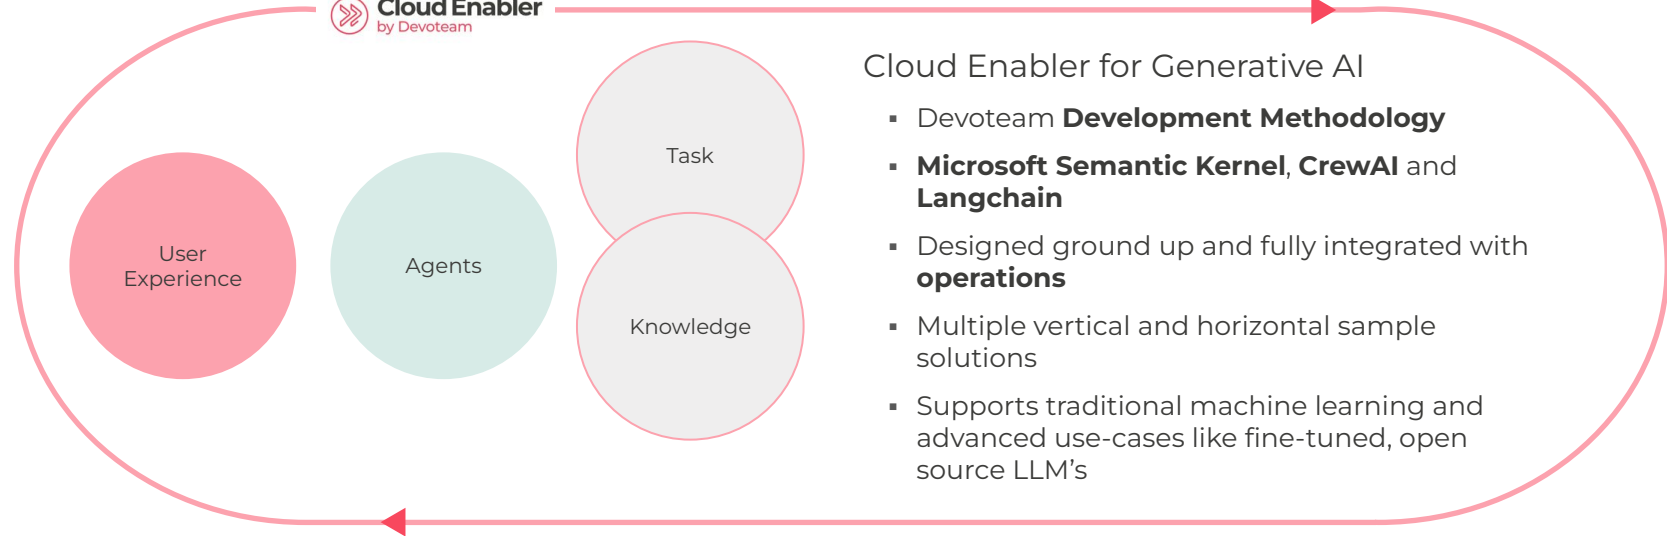

Accelerating **Your** transformation into **Sustainable Digital Enterprise**.

Faster. Better. Stronger.

Reinforced by **Our** end-to-end **expertise**.

Cloud Enabler for Generative AI Solutions

What is it?

Cloud Enabler for Generative AI Solution is a **set of tools and way of working** that encompasses industry best practices and Microsoft reference architectures for developing and maintaining GenAI infused solutions

Cloud Enabler for Generative AI

- Devoteam **Development Methodology**
- **Microsoft Semantic Kernel, CrewAI** and **Langchain**
- Designed ground up and fully integrated with **operations**
- Multiple vertical and horizontal sample solutions
- Supports traditional machine learning and advanced use-cases like fine-tuned, open source LLM's