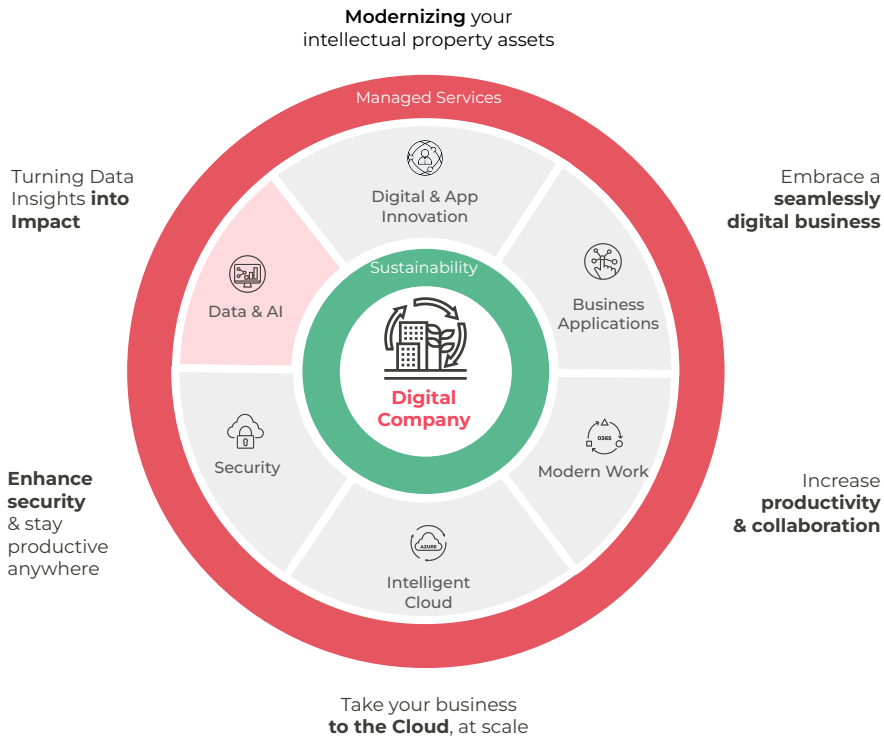

Accelerating **Your** transformation into **Sustainable Digital Enterprise**.

Faster. Better. Stronger.

Reinforced by **Our** end-to-end **expertise**.

Cloud Enabler for Generative AI Solutions

What is it?

Cloud Enabler for Generative AI Solution is a **set of tools and way of working** that encompasses industry best practices and Microsoft reference architectures for developing and maintaining GenAI infused solutions

Cloud Enabler for Generative AI

- Devoteam **Development Methodology**
- **Microsoft Semantic Kernel, CrewAI** and **Langchain**
- Designed ground up and fully integrated with **operations**
- Multiple vertical and horizontal sample solutions
- Supports traditional machine learning and advanced use-cases like fine-tuned, open source LLM's

A credible foundation empowering your AI transformation journey

From the companies embracing Generative AI*

**Source : Forrester*