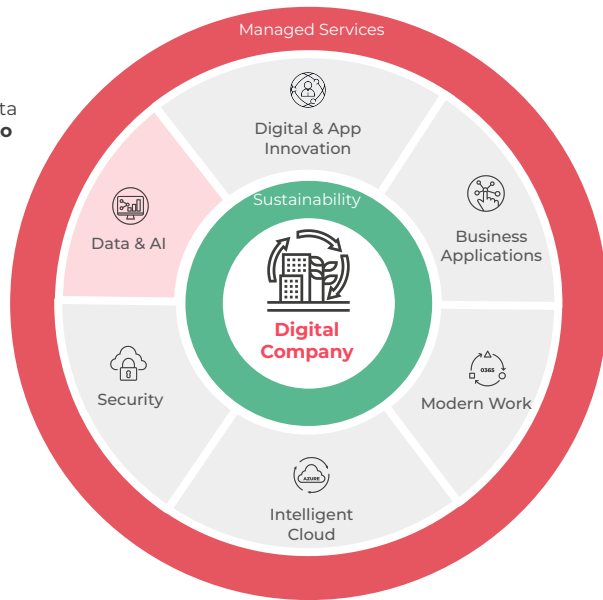

Accelerating **Your** transformation into **Sustainable Digital Enterprise**.

Faster. Better. Stronger.

Reinforced by **Our** end-to-end **expertise**.

Modernizing your intellectual property assets

Turning Data Insights into Impact

Embrace a seamlessly digital business

Enhance security & stay productive anywhere

Increase productivity & collaboration

Take your business to the Cloud, at scale

Cloud Enabler for Migration

What is it?

Cloud Enabler for Migration is a **blueprint framework** that encompasses industry best Cloud Migration practices and encompasses Microsoft's Azure Cloud Adoption Framework (CAF) latest Reference Architectures.