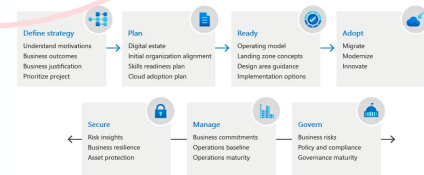

Accelerating **Your** transformation into **Sustainable Digital Enterprise**.

Faster. Better. Stronger.

Reinforced by **Our** end-to-end **expertise**.

Modernizing your intellectual property assets

Turning Data Insights into Impact

Embrace a seamlessly digital business

Enhance security & stay productive anywhere

Increase productivity & collaboration

Take your business to the Cloud, at scale

Cloud Enabler for Migration

What is it?

Cloud Enabler for Migration is a **blueprint framework** that encompasses industry best Cloud Migration practices and encompasses Microsoft's Azure Cloud Adoption Framework (CAF) latest Reference Architectures.

Cloud Enabler for Migration

- Leading Azure **migration** tools and cloud integration **technologies** supported
- Built on **cloud-native** architecture
- Built with **automation** (IaC) and **scalability** (DevOps) in mind
- Encompasses **leading Azure Cloud technologies**
- **Flexible** and **adjustable** to match dissimilar architectures