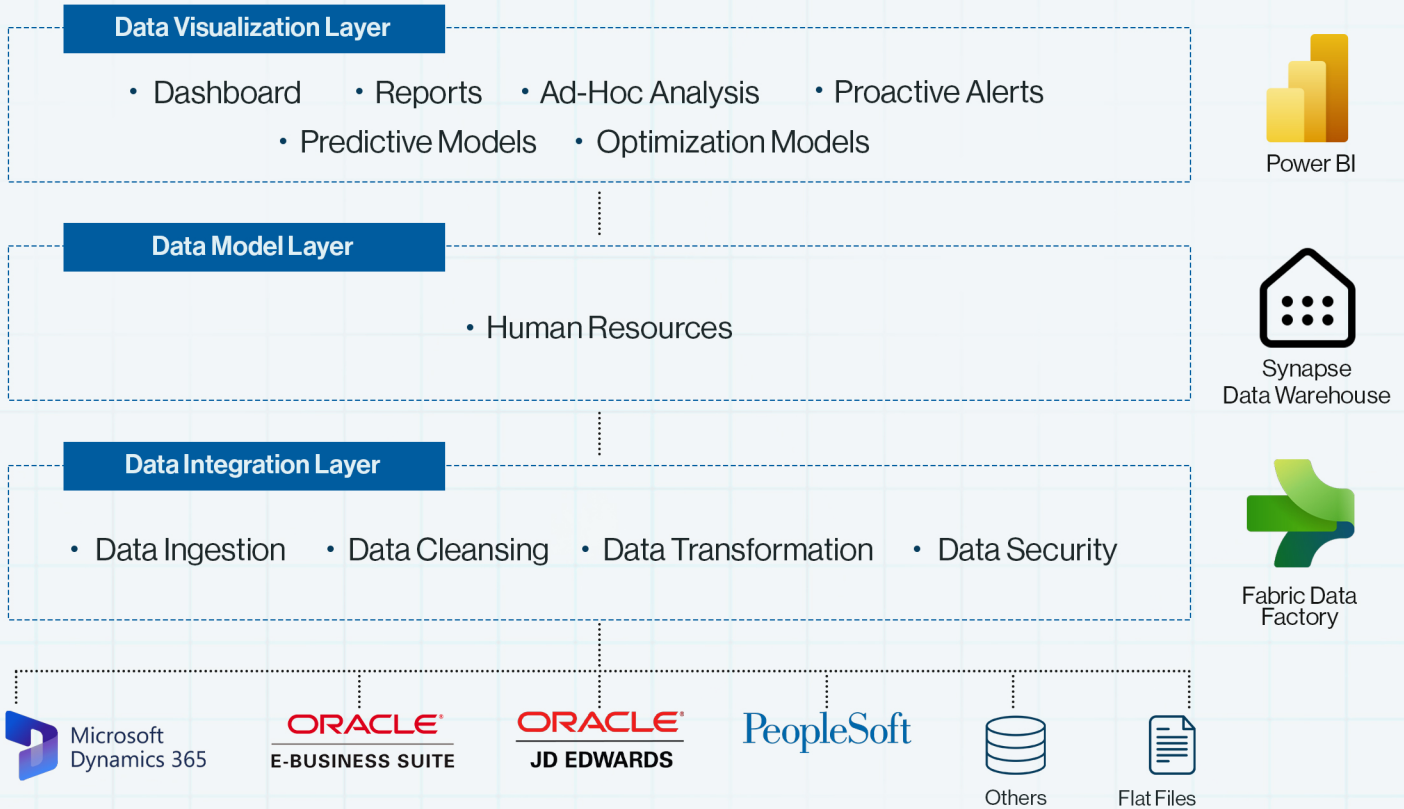

Load Data and Verify It

- Deploy DiLytics Insight Solution's ETL Packages / Data pipelines
- Load data from source systems and verify it

Perform Fit-Gap Analysis

- Identify customizations and extensions needed
- Design and develop customizations and extensions

Deploy Custom Solution

- Train Business and IT users
- Conduct UAT
- Production sign off and Go-live

About DiLytics

DiLytics is a Systems Integration and Solution partner that is completely focused on providing Analytics, Business Intelligence, Data Warehousing, Data Integration and Enterprise Performance Management services on industry-leading analytics tools. We also provide readymade, plug-and-play data analytics solutions under the name DiLytics Insight Solutions. Learn more at www.dilytics.com.

Connect With Us

+1 (650) 739-8565

insights@dilytics.com

www.dilytics.com

Architecture Diagram

Highlights

- Enables 'Go Live' in a matter of weeks
- Available in pick-and-choose modules
- Flexible-to-customize as per your need
- Comes with rich pre-built content
- Embedded with DiLytics learnings
- Enabled with self-service reporting
- Provides insights and foresights
- Ensures a high 'value-to-cost' factor

6 Pre-Built Dashboards

21 Pre-Built Dashboard Pages

60 Pre-Built Reports

357 + Metrics

About DiLytics

DiLytics is a Systems Integration and Solution partner that is completely focused on providing Analytics, Business Intelligence, Data Warehousing, Data Integration and Enterprise Performance Management services on industry-leading analytics tools. We also provide readymade, plug-and-play data analytics solutions under the name DiLytics Insight Solutions. Learn more at www.dilytics.com.