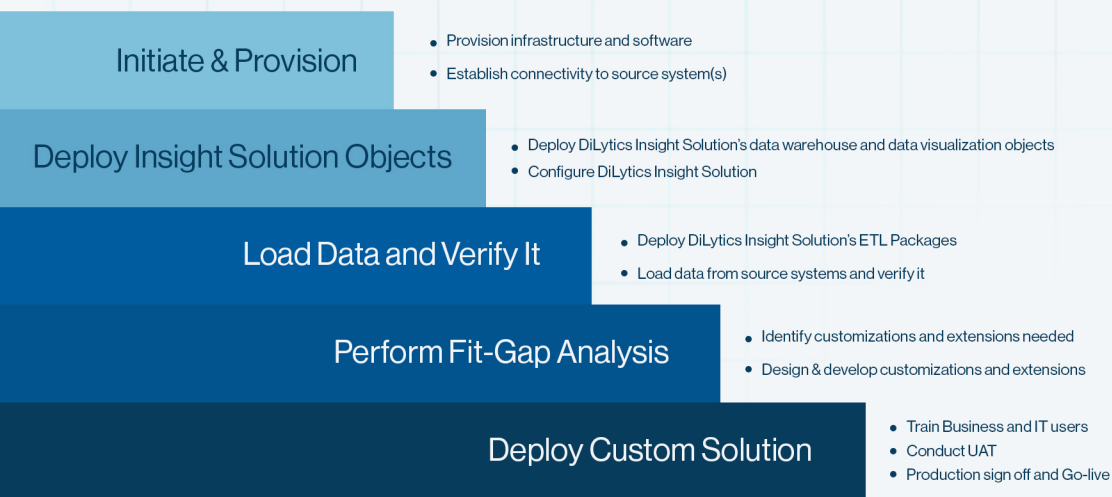

DiLytics Property Management Insight Solution is a pre-built analytics platform designed to provide deep insights into various aspects of property management. It enables property management teams to enhance operational efficiency, improve decision-making, and optimize their property portfolios. Key capabilities include:

- Analysis of Leases, Property Occupancy, and Rent Collection
- Visibility into Billing and Payment Trends for both Customers and Suppliers
- Enhanced Decision-Making through Real-Time Data and Insights
- Identification of Opportunities for Operational Improvements and Cost Savings

Process of Implementation

Benefits

- **Improve Financial Visibility:**
Gain insights into payments by location, purpose, and date to ensure transparency and optimize budget allocation.
- **Optimize Lease Management:**
Track lease execution, commencement, and termination to manage property portfolios effectively and reduce gaps in occupancy.
- **Enhance Payment and Supplier Management:**
Analyze payments by property, customer, and supplier to identify trends and opportunities for cost savings.
- **Improve Recovery Efforts:**
Leverage recovery agreement data to optimize recovery processes and increase efficiency in managing overdue payments.

04 Pre Built Dashboards

22 Pre Built Dashboard Pages

48 Pre Built Reports

53 Metrics

About DiLytics

DiLytics is a Systems Integration and Solution partner that is completely focused on providing Analytics, Business Intelligence, Data Warehousing, Data Integration and Enterprise Performance Management services on industry-leading analytics tools. We also provide readymade, plug-and-play data analytics solutions under the name DiLytics Insight Solutions. Learn more at www.dilytics.com.