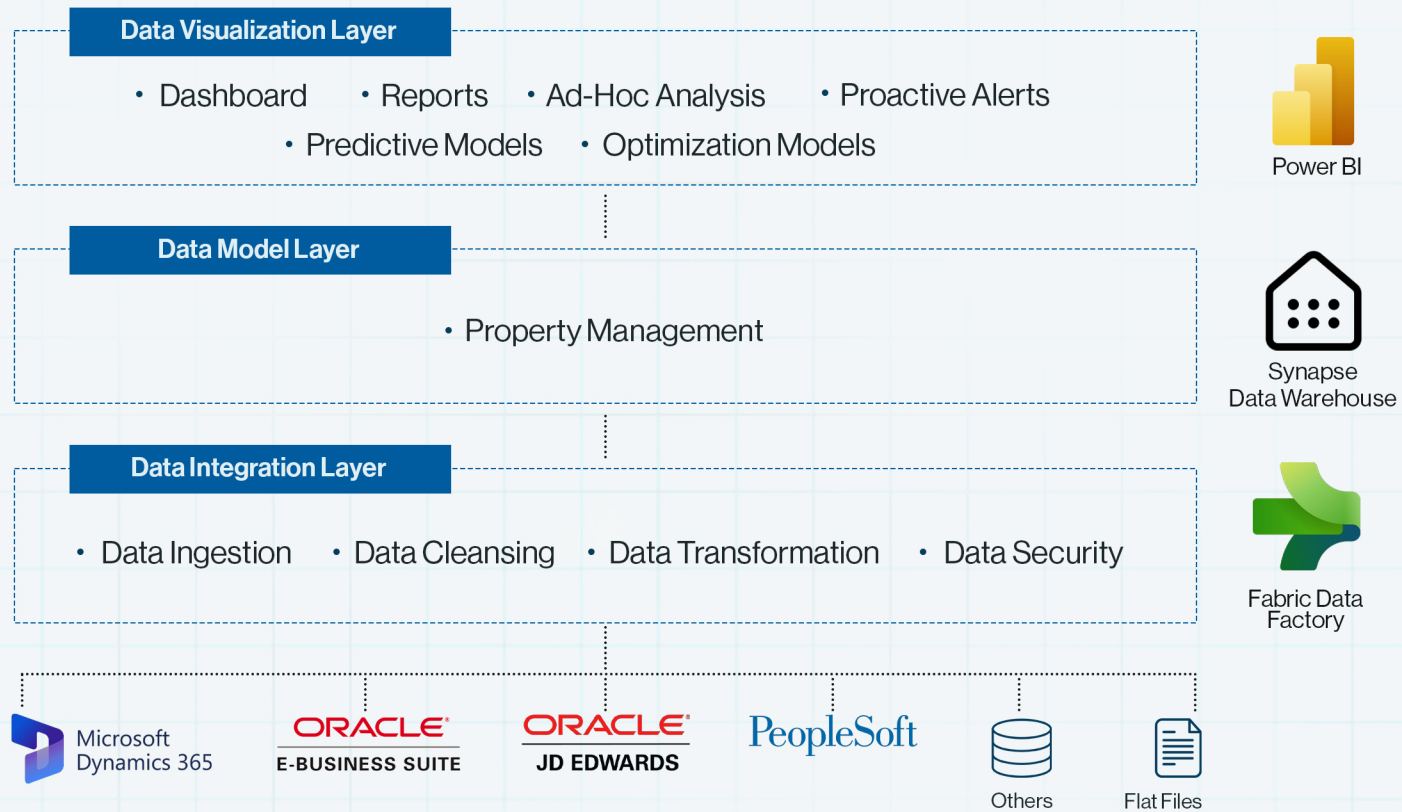

Process of Implementation

Benefits

- **Improve Financial Visibility:**
Gain insights into payments by location, purpose, and date to ensure transparency and optimize budget allocation.
- **Optimize Lease Management:**
Track lease execution, commencement, and termination to manage property portfolios effectively and reduce gaps in occupancy.
- **Enhance Payment and Supplier Management:**
Analyze payments by property, customer, and supplier to identify trends and opportunities for cost savings.
- **Improve Recovery Efforts:**
Leverage recovery agreement data to optimize recovery processes and increase efficiency in managing overdue payments.

Key metrics that Property Management Insight Solution Track

About DiLytics

DiLytics is a Systems Integration and Solution partner that is completely focused on providing Analytics, Business Intelligence, Data Warehousing, Data Integration and Enterprise Performance Management services on industry-leading analytics tools. We also provide readymade, plug-and-play data analytics solutions under the name DiLytics Insight Solutions. Learn more at www.dilytics.com.

Connect With Us

- +1 (650) 739-8565
- insights@dilytics.com
- www.dilytics.com

Architecture Diagram

Highlights

- Enables 'Go Live' in a matter of weeks
- Available in pick-and-choose modules
- Flexible-to-customize as per your need
- Comes with rich pre-built content
- Embedded with DiLytics learnings
- Enabled with self-service reporting
- Provides insights and foresights
- Ensures a high 'value-to-cost' factor