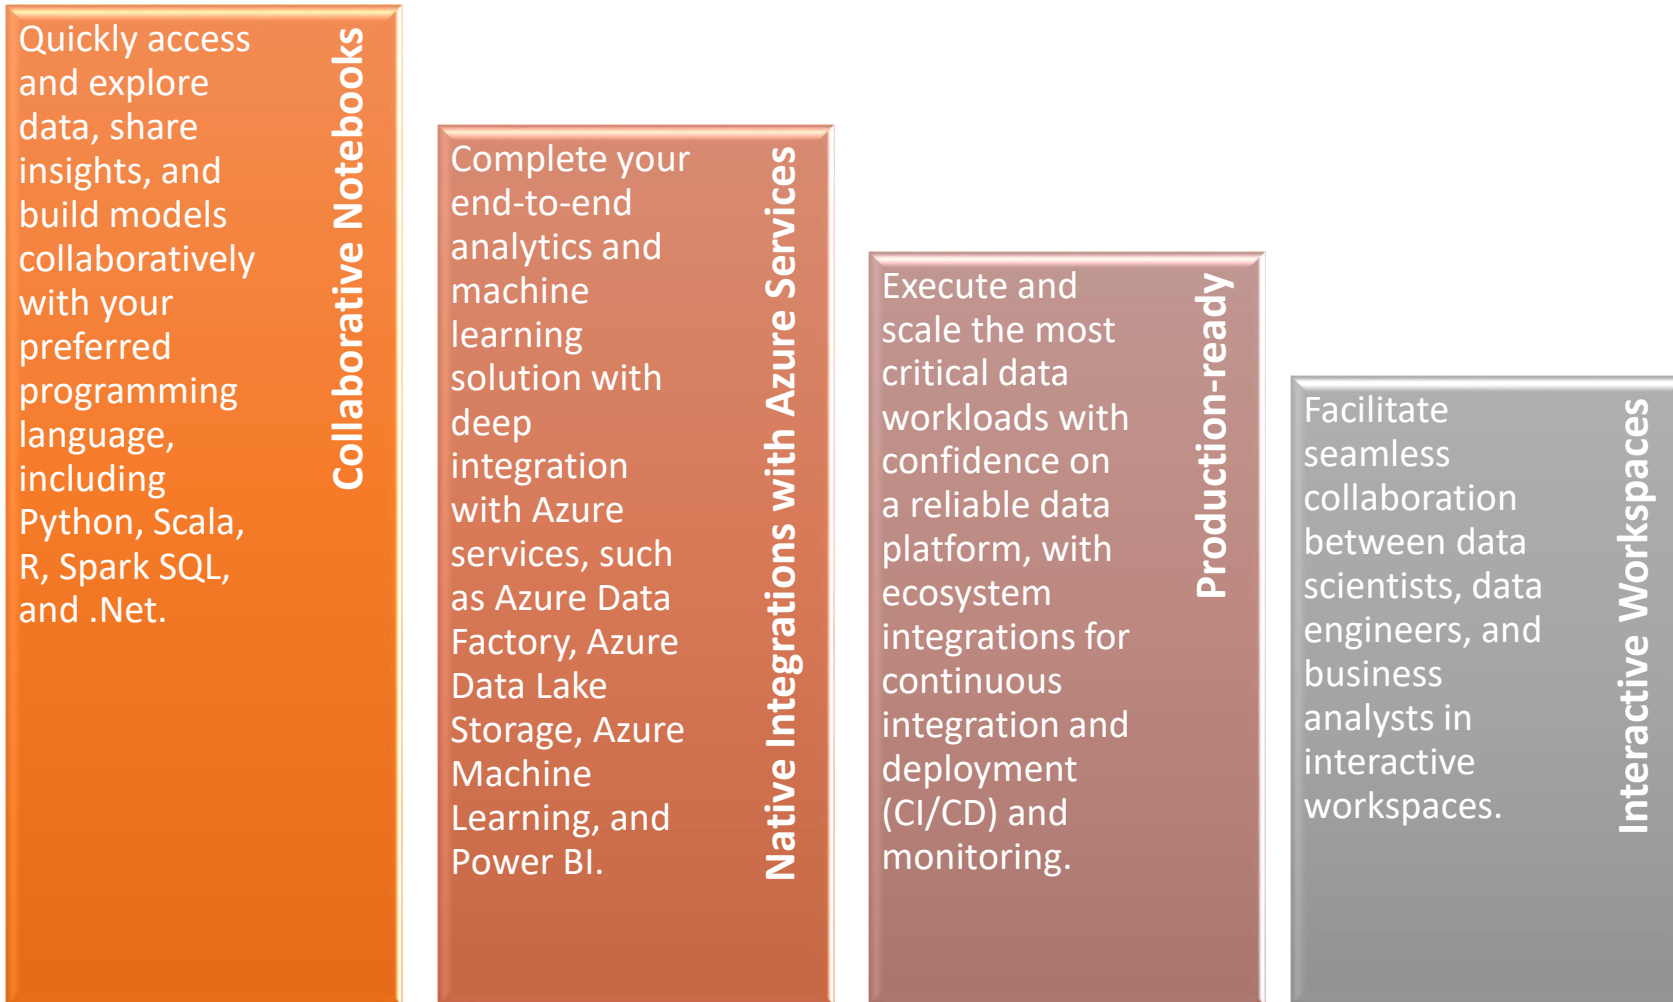

Tel: +61 3 9315 8280
info@dotsquares.com

- ❑ Azure Databricks is a powerful data analytics and data management platform that can greatly benefit businesses of all sizes. By choosing Dotsquares Azure Databricks consulting services, businesses can leverage the platform's advanced capabilities to extract valuable insights from their data.
- ❑ With Azure Databricks, businesses can easily process, analyze, and visualize large amounts of data from multiple sources in a highly collaborative and scalable environment. This cloud-based platform provides a unified workspace for data scientists, engineers, and analysts to work together and share insights.

Core capabilities of Azure Databricks

Core capabilities of Azure Databricks

Databricks Data Architecture

- ❑ Our approach to data architecture makes it easier to access and use large volumes of data from both traditional and non-traditional sources.
- ❑ Our secure and adaptable architecture solutions are designed to address common challenges associated with outdated and inflexible architectures, including:
 - Inability to quickly meet business requirements.
 - Inability to process data in real-time or near real-time.
 - Difficulty managing big data (huge volumes, streaming, and a variety of data sources and types).
 - Inconsistencies in data collection, processing, and usage.
 - Insufficient infrastructure for advanced analytics.

Databricks Data Architecture

- We create adaptable data architectures on Databricks that encourage the use of high-quality, relevant, and accessible data. These cloud-based solutions are designed to scale alongside your business, resulting in cost savings and improved efficiency.