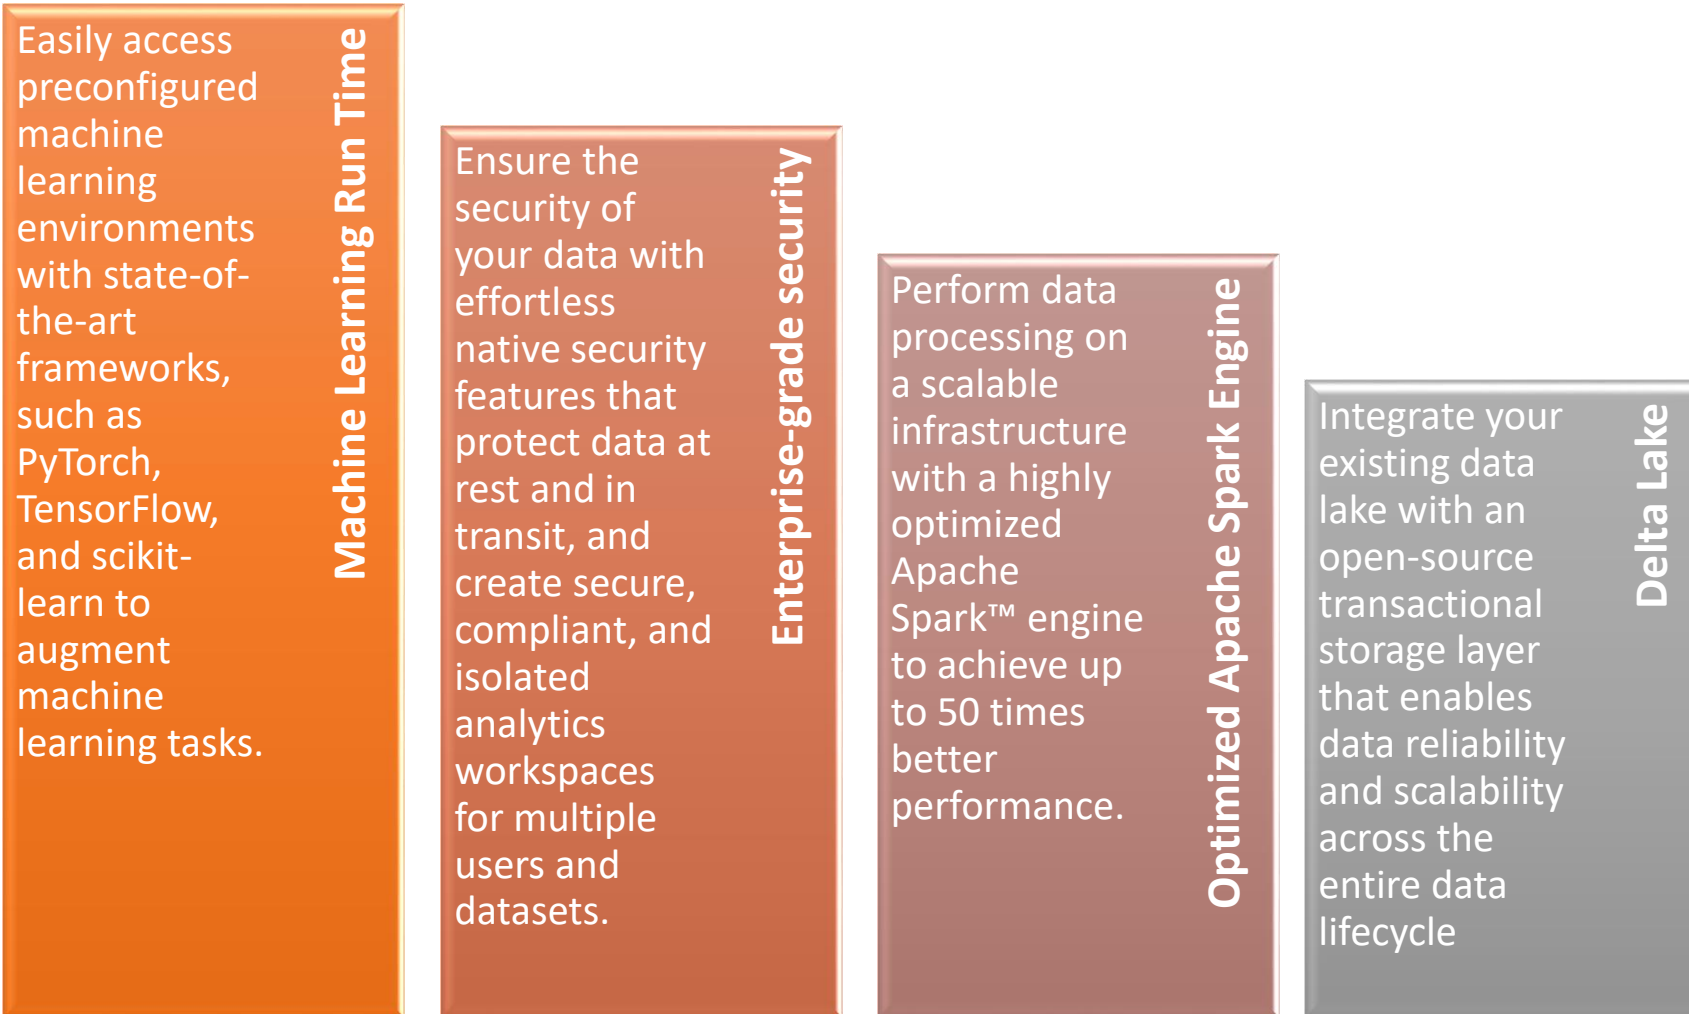

Tel: +61 3 9315 8280
info@dotsquares.com

- ❑ Azure Databricks is a powerful data analytics and data management platform that can greatly benefit businesses of all sizes. By choosing Dotsquares Azure Databricks consulting services, businesses can leverage the platform's advanced capabilities to extract valuable insights from their data.
- ❑ With Azure Databricks, businesses can easily process, analyze, and visualize large amounts of data from multiple sources in a highly collaborative and scalable environment. This cloud-based platform provides a unified workspace for data scientists, engineers, and analysts to work together and share insights.

Core capabilities of Azure Databricks

Core capabilities of Azure Databricks

Databricks Data Architecture

- ❑ Our approach to data architecture makes it easier to access and use large volumes of data from both traditional and non-traditional sources.
- ❑ Our secure and adaptable architecture solutions are designed to address common challenges associated with outdated and inflexible architectures, including:
 - Inability to quickly meet business requirements.
 - Inability to process data in real-time or near real-time.
 - Difficulty managing big data (huge volumes, streaming, and a variety of data sources and types).
 - Inconsistencies in data collection, processing, and usage.
 - Insufficient infrastructure for advanced analytics.

Databricks Data Architecture

- We create adaptable data architectures on Databricks that encourage the use of high-quality, relevant, and accessible data. These cloud-based solutions are designed to scale alongside your business, resulting in cost savings and improved efficiency.