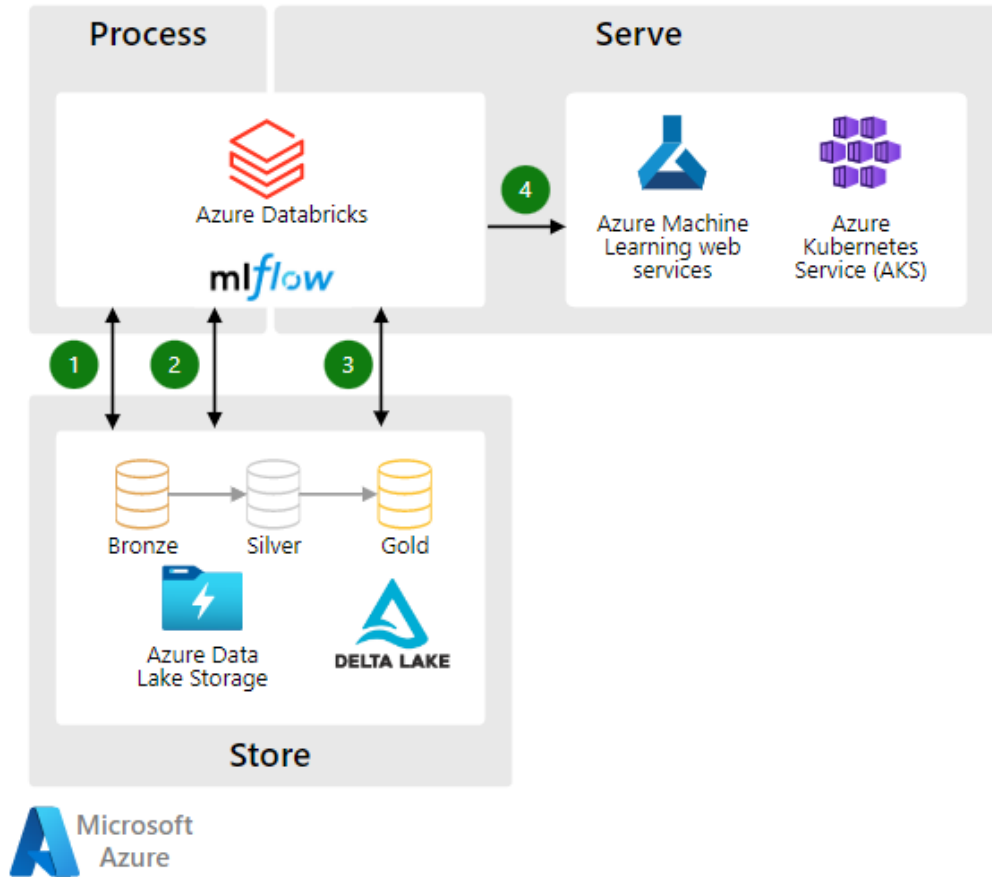

Tel: +61 3 9315 8280
info@dotsquares.com

- ❑ Azure Databricks is a powerful data analytics and data management platform that can greatly benefit businesses of all sizes. By choosing Dotsquares Azure Databricks consulting services, businesses can leverage the platform's advanced capabilities to extract valuable insights from their data.
- ❑ With Azure Databricks, businesses can easily process, analyze, and visualize large amounts of data from multiple sources in a highly collaborative and scalable environment. This cloud-based platform provides a unified workspace for data scientists, engineers, and analysts to work together and share insights.

Core capabilities of Azure Databricks

Core capabilities of Azure Databricks

Databricks Data Architecture

- ❑ Our approach to data architecture makes it easier to access and use large volumes of data from both traditional and non-traditional sources.
- ❑ Our secure and adaptable architecture solutions are designed to address common challenges associated with outdated and inflexible architectures, including:
 - Inability to quickly meet business requirements.
 - Inability to process data in real-time or near real-time.
 - Difficulty managing big data (huge volumes, streaming, and a variety of data sources and types).
 - Inconsistencies in data collection, processing, and usage.
 - Insufficient infrastructure for advanced analytics.