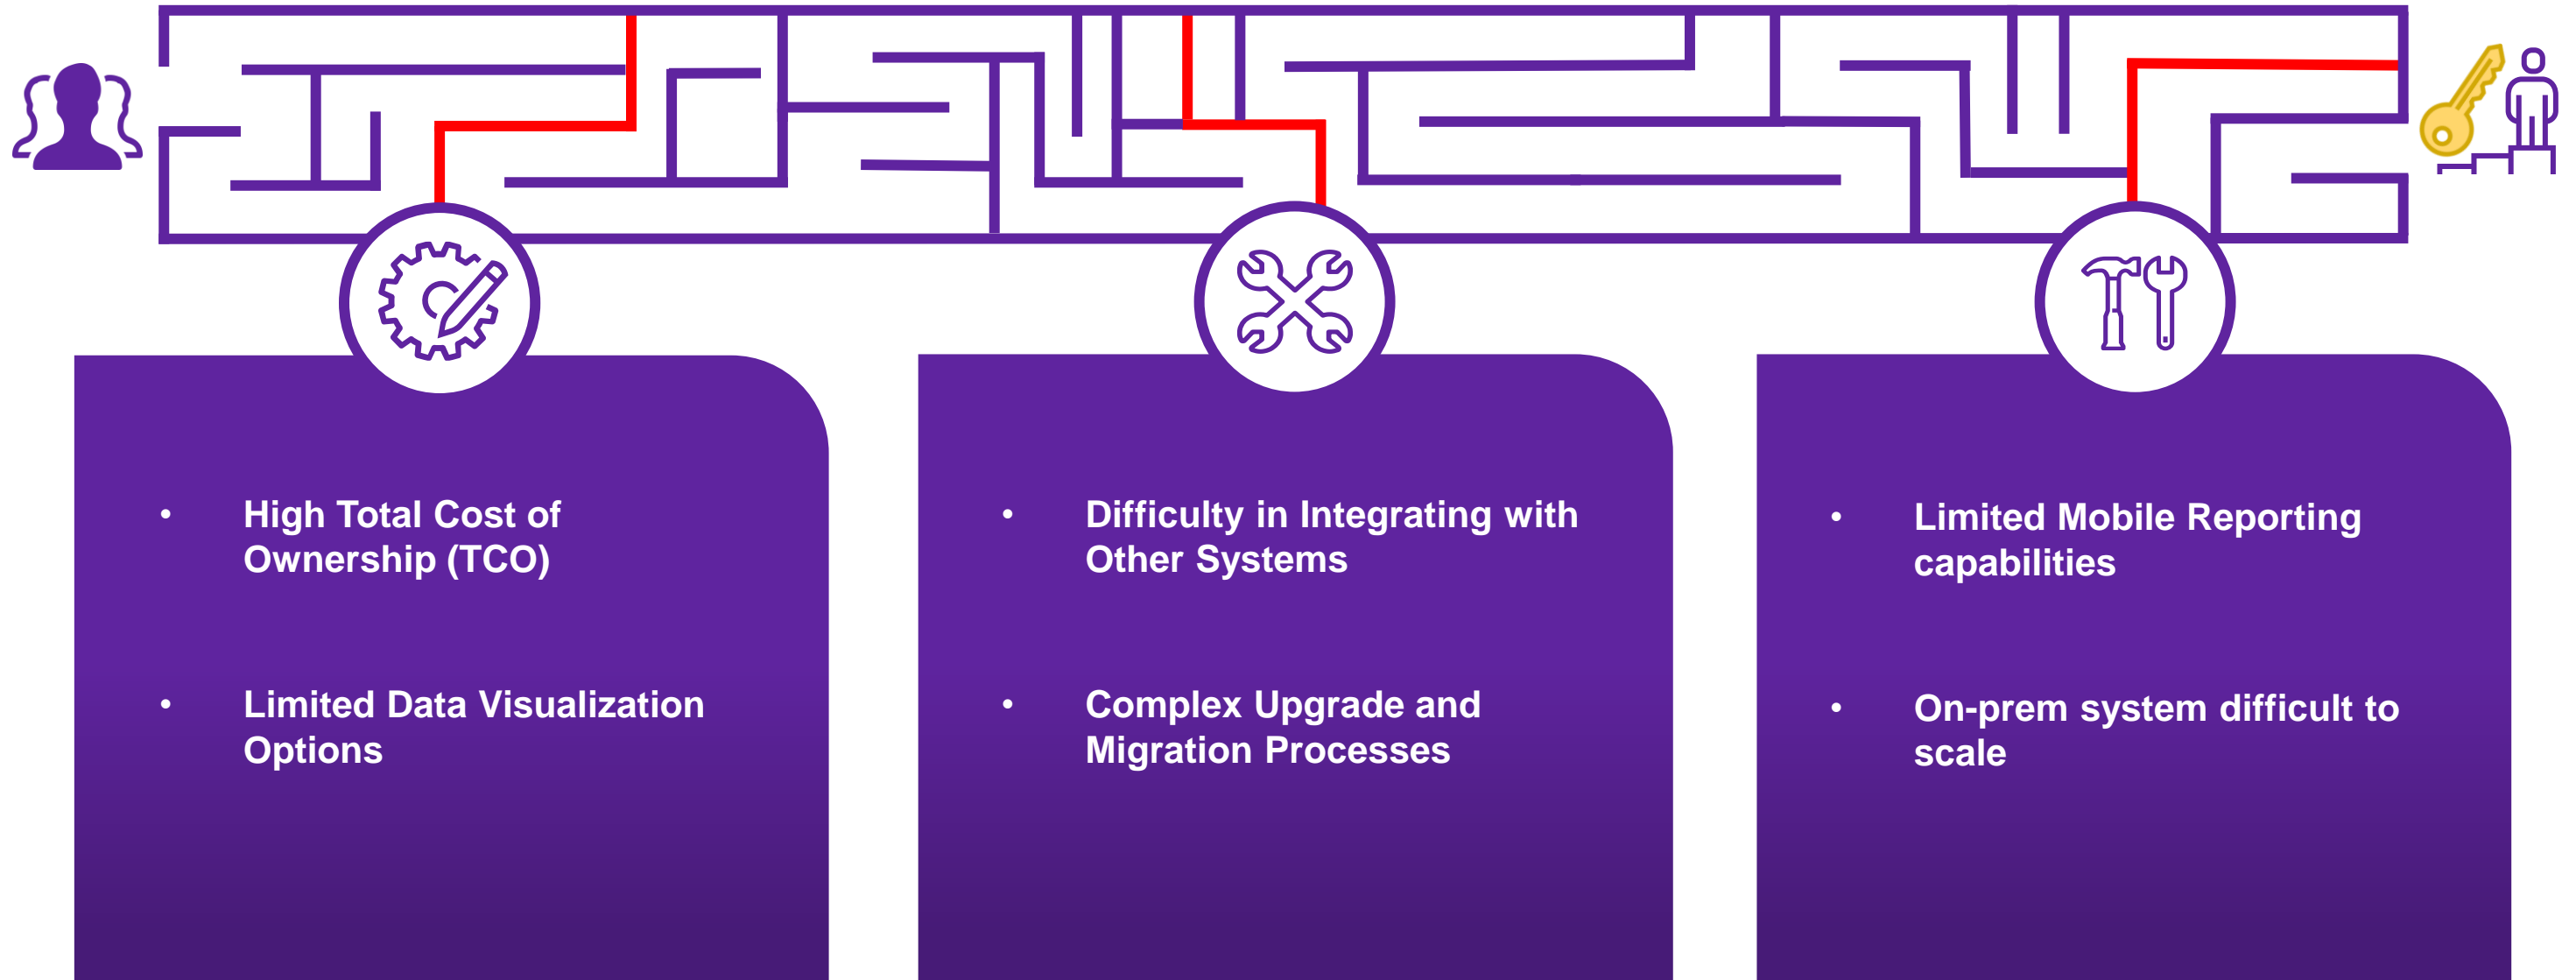

SAP BO Challenges compared to Power BI

Challenges hindering the customer's path to success