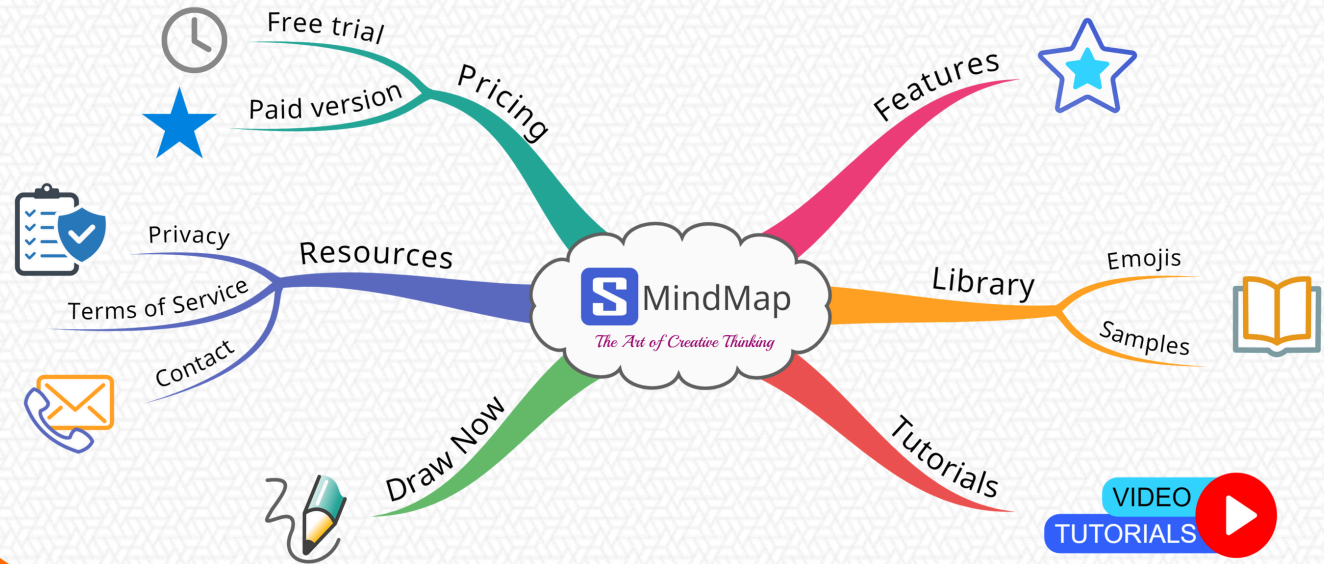

Our Customers

Student & Researchers

Organize thoughts and ideas, improve memory and recall, generate new ideas and solutions.

Business

Plan and solve problems, brainstorm and generate ideas, communicate effectively.

Arts

Inspire creativity, develop and refine ideas, present ideas visually.

Everyone

Improve focus and concentration, boosts creativity, save time and reduce stress.

Get in touch!

SMindMap.com

@SMindMapOfficial

@SMindMap

Google Workspace Marketplace

Microsoft Azure Marketplace

Microsoft Appsource