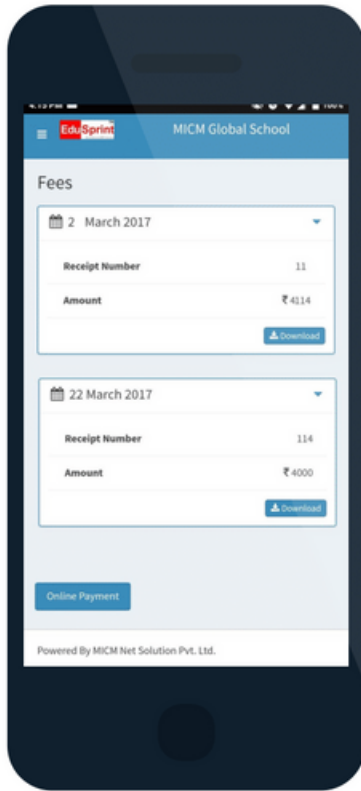

ERP | LMS | Mobile App | Online Admission

ACTIVELY USED BY **200+ Schools** | **225000+ Students**
9000+ Teachers | **800+ Non-teaching staff**

MICM NET SOLUTIONS PVT.LTD, Mumbai, India

Visit Us : www.micmindia.com

Mail Us : info@micmindia.com

edusprint@micmindia.com

Contact No : +91 8767219844 / +91 7506804969 / +91 9152094845

Scan with your Smartphone