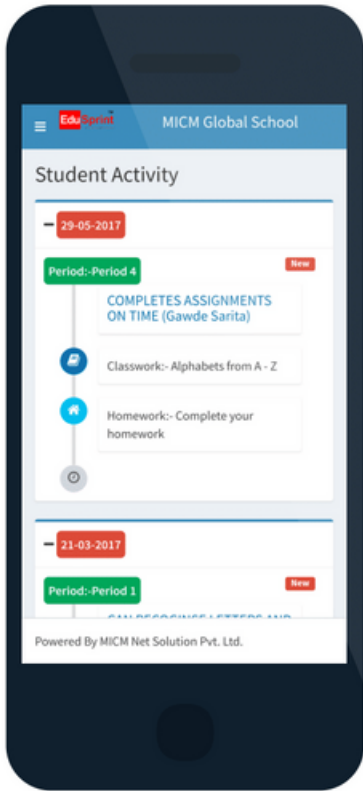

ERP | LMS | Mobile App | Online Admission

ACTIVELY USED BY **200+ Schools** | **225000+ Students**
9000+ Teachers | **800+ Non-teaching staff**

MICM NET SOLUTIONS PVT.LTD, Mumbai, India

Visit Us : www.micmindia.com

Mail Us : info@micmindia.com

edusprint@micmindia.com

Contact No : +91 8767219844 / +91 7506804969 / +91 9152094845

Scan with your Smartphone