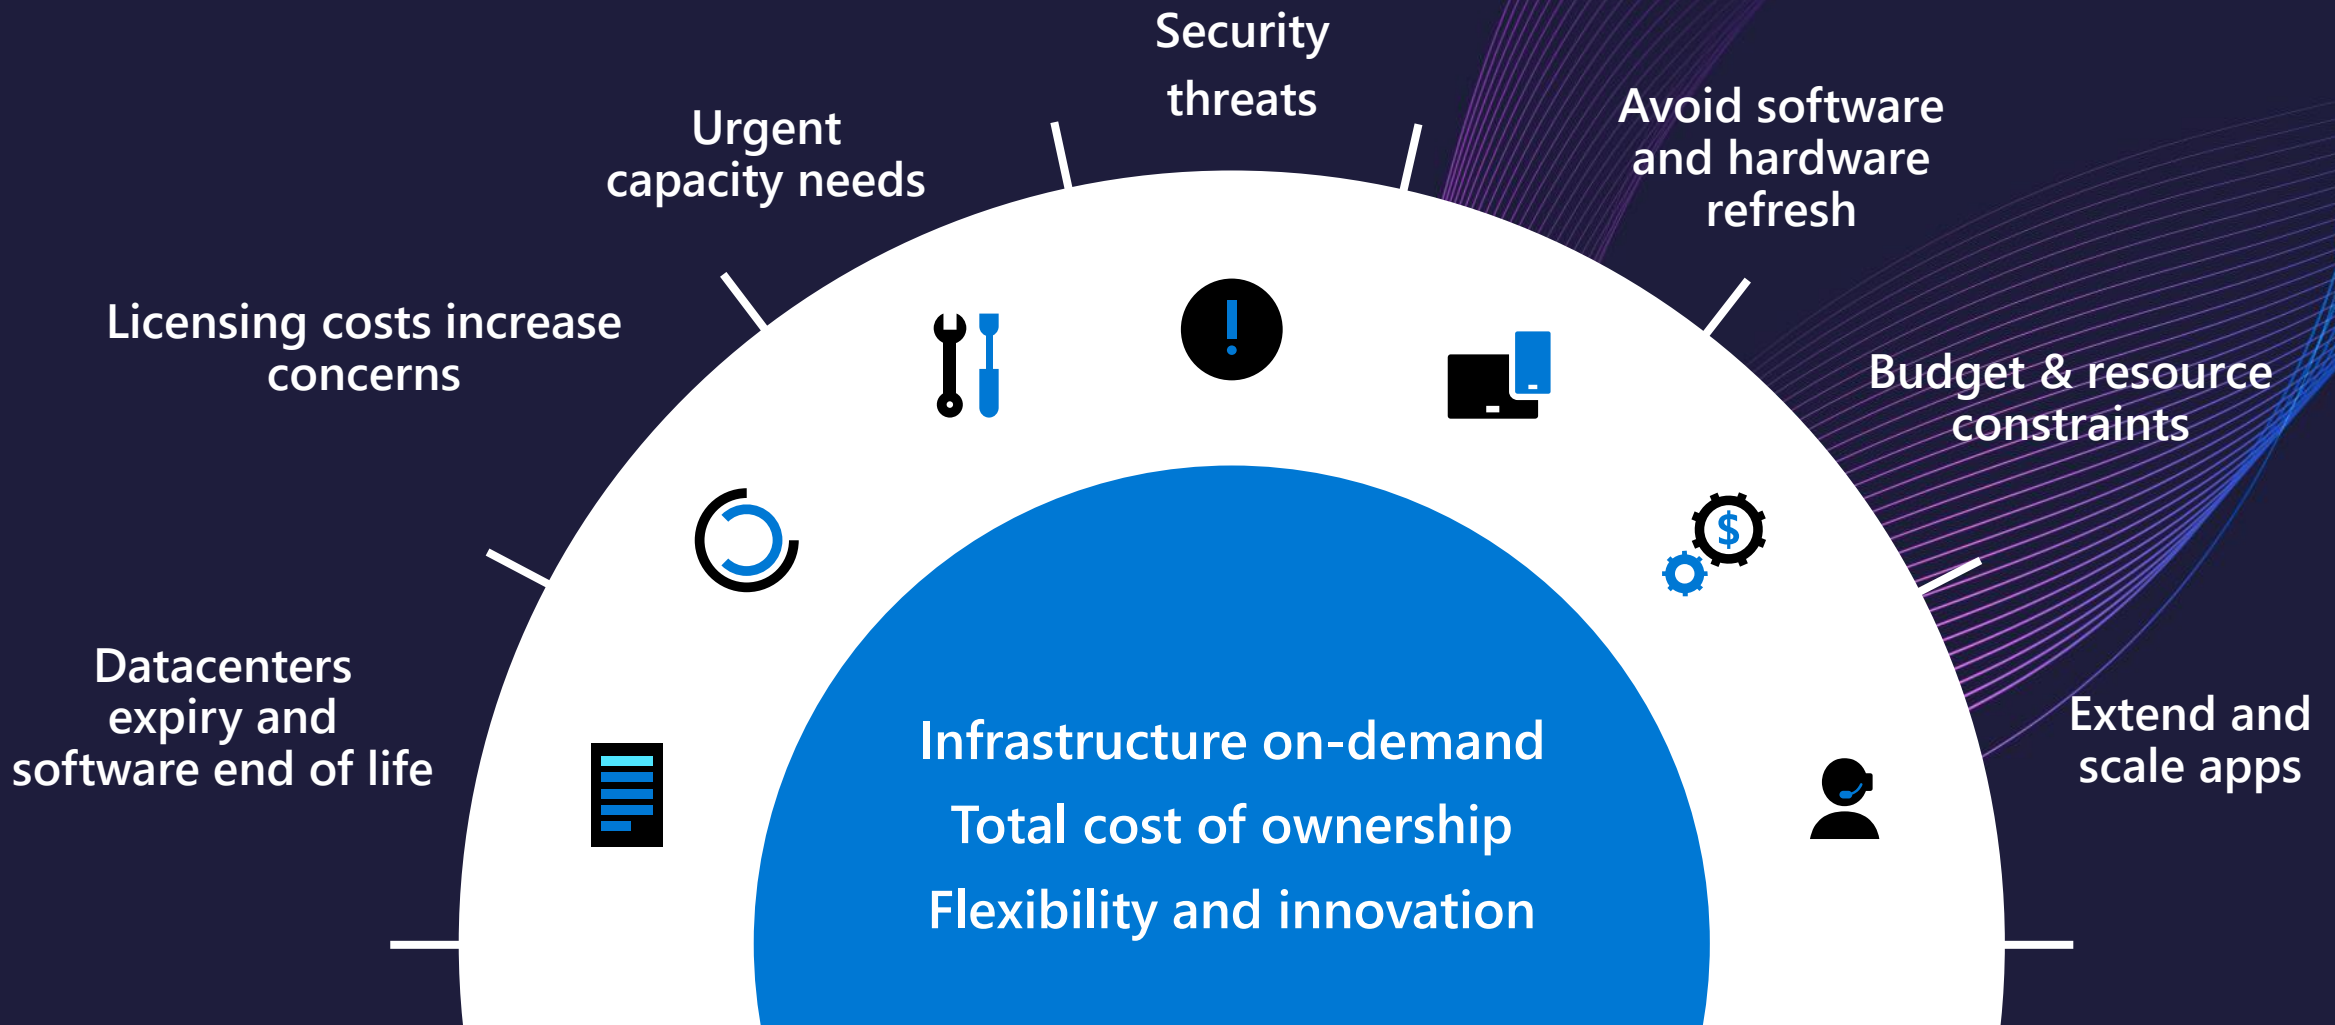

Why organizations move to Azure?