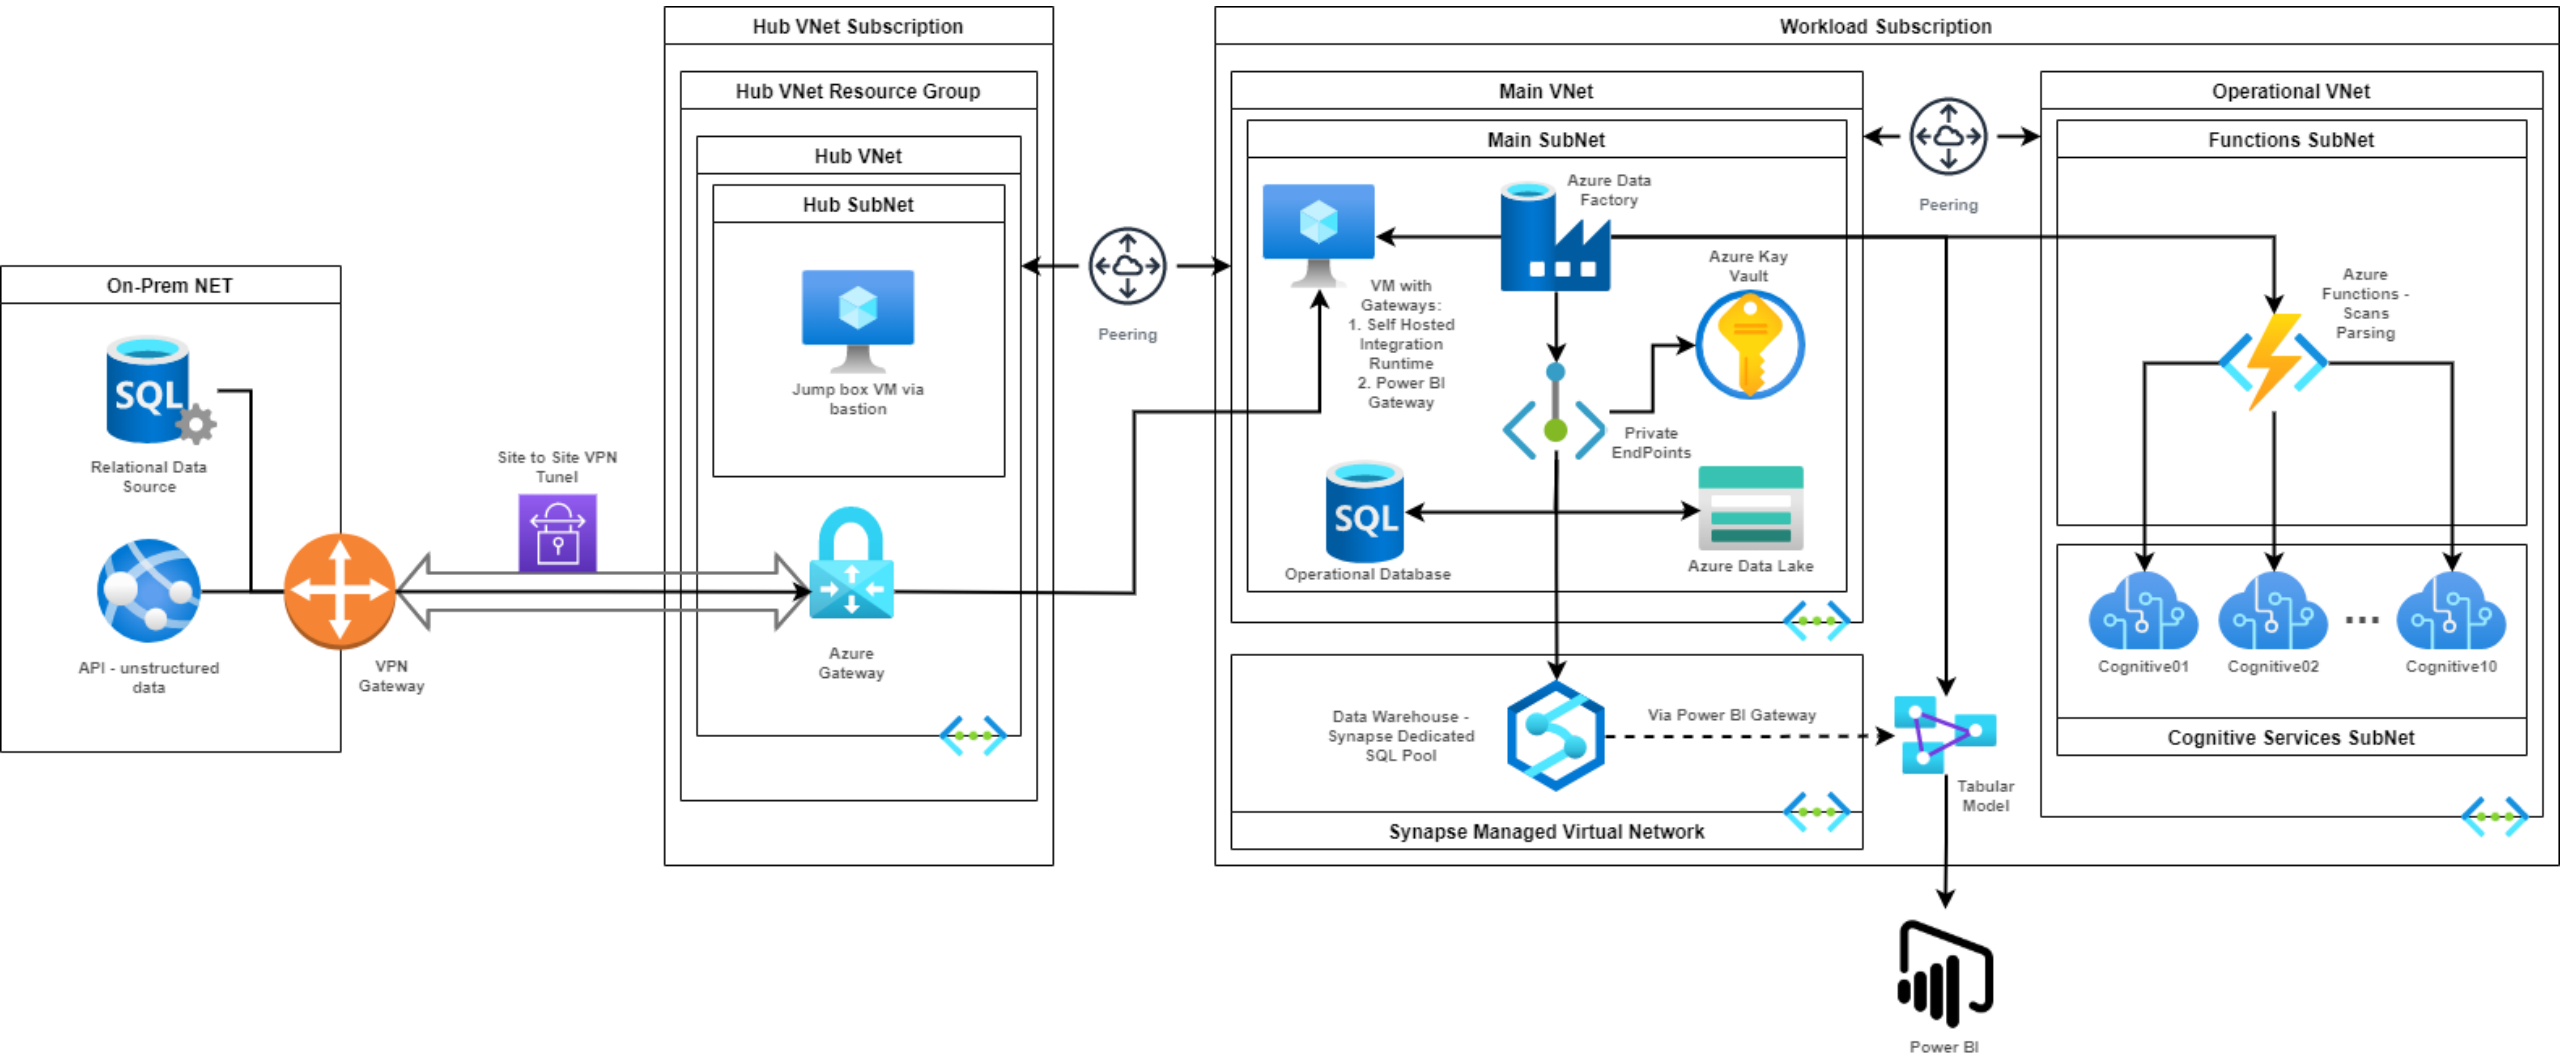

Solution benefits

Users can view indicators, identify trends, review charts, maps and tables and browse and download analytical reports from the **AI-powered platform** for further analysis and use.

Smart Audit Platform is an analytics solution to ingest, store, analyze, explore, and visualize information.

Automation of data processing operations with improvement of data quality.

Modern, scalable user-friendly dashboards system.

Integration with critical systems (e. g. SAP).

Automation savings – cost reduction thanks to decrease of manual work.

Let's see what you can achieve thanks to **Elitmind Smart Audit Platform**:

Modern Data Platform supporting teams auditing big numbers of scanned documents.

Higher revenue due to fewer process gaps.

Fraud and anomaly detection.

Electronic, paper documents and images advanced analytics.

High flexibility and integration with critical systems.

Efficient work with fully customized reports.

Smart Audit Platform Architecture

Gold
Microsoft
Partner