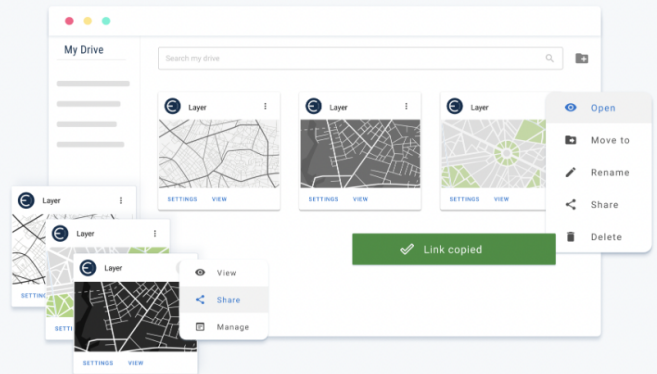

Ellipsis Drive is here for spatial data worth sharing

Enabling a world where all you need to exchange, view and use spatial content, is a browser and a link

500+
data products

Delivered with Ellipsis Drive

2500+
Users

Consuming spatial content via Ellipsis Drive

400+
Projects

Completed using Ellipsis Drive

OUR PURPOSE

We aim to make spatial data consumable for everyone

Empowering the industry and advancing your business goals

Introduce 'the Drive experience' to the spatial industry

Enable cloud activation, share your data in minutes, work together in real-time.

Create value for people with data worth sharing

Be the most value added place to activate spatial data that needs to be used.