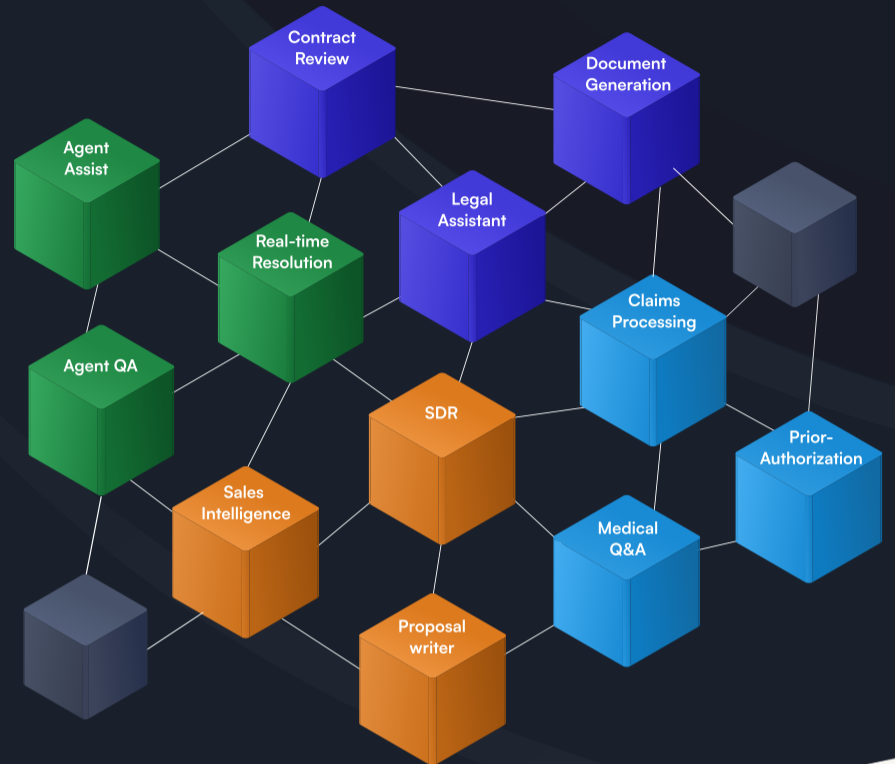

# Unlock 10x productivity with Ema's patented Agentic AI platform

## One employee, infinite personas

-  Conversationally build AI employees that learn and excel beyond human limits
-  Fastest time to value - multiply your workforce in minutes not months
-  Enterprise grade security, privacy & data protection

### Generative Workflow Engine™

Automatically generate workflows, choose the right agents and orchestrate an **Agent Mesh** to execute workflows.

### EmaFusion™

Patented mixture of experts model that combines **100+ LLMs** to deliver **highest accuracy at lowest cost.**