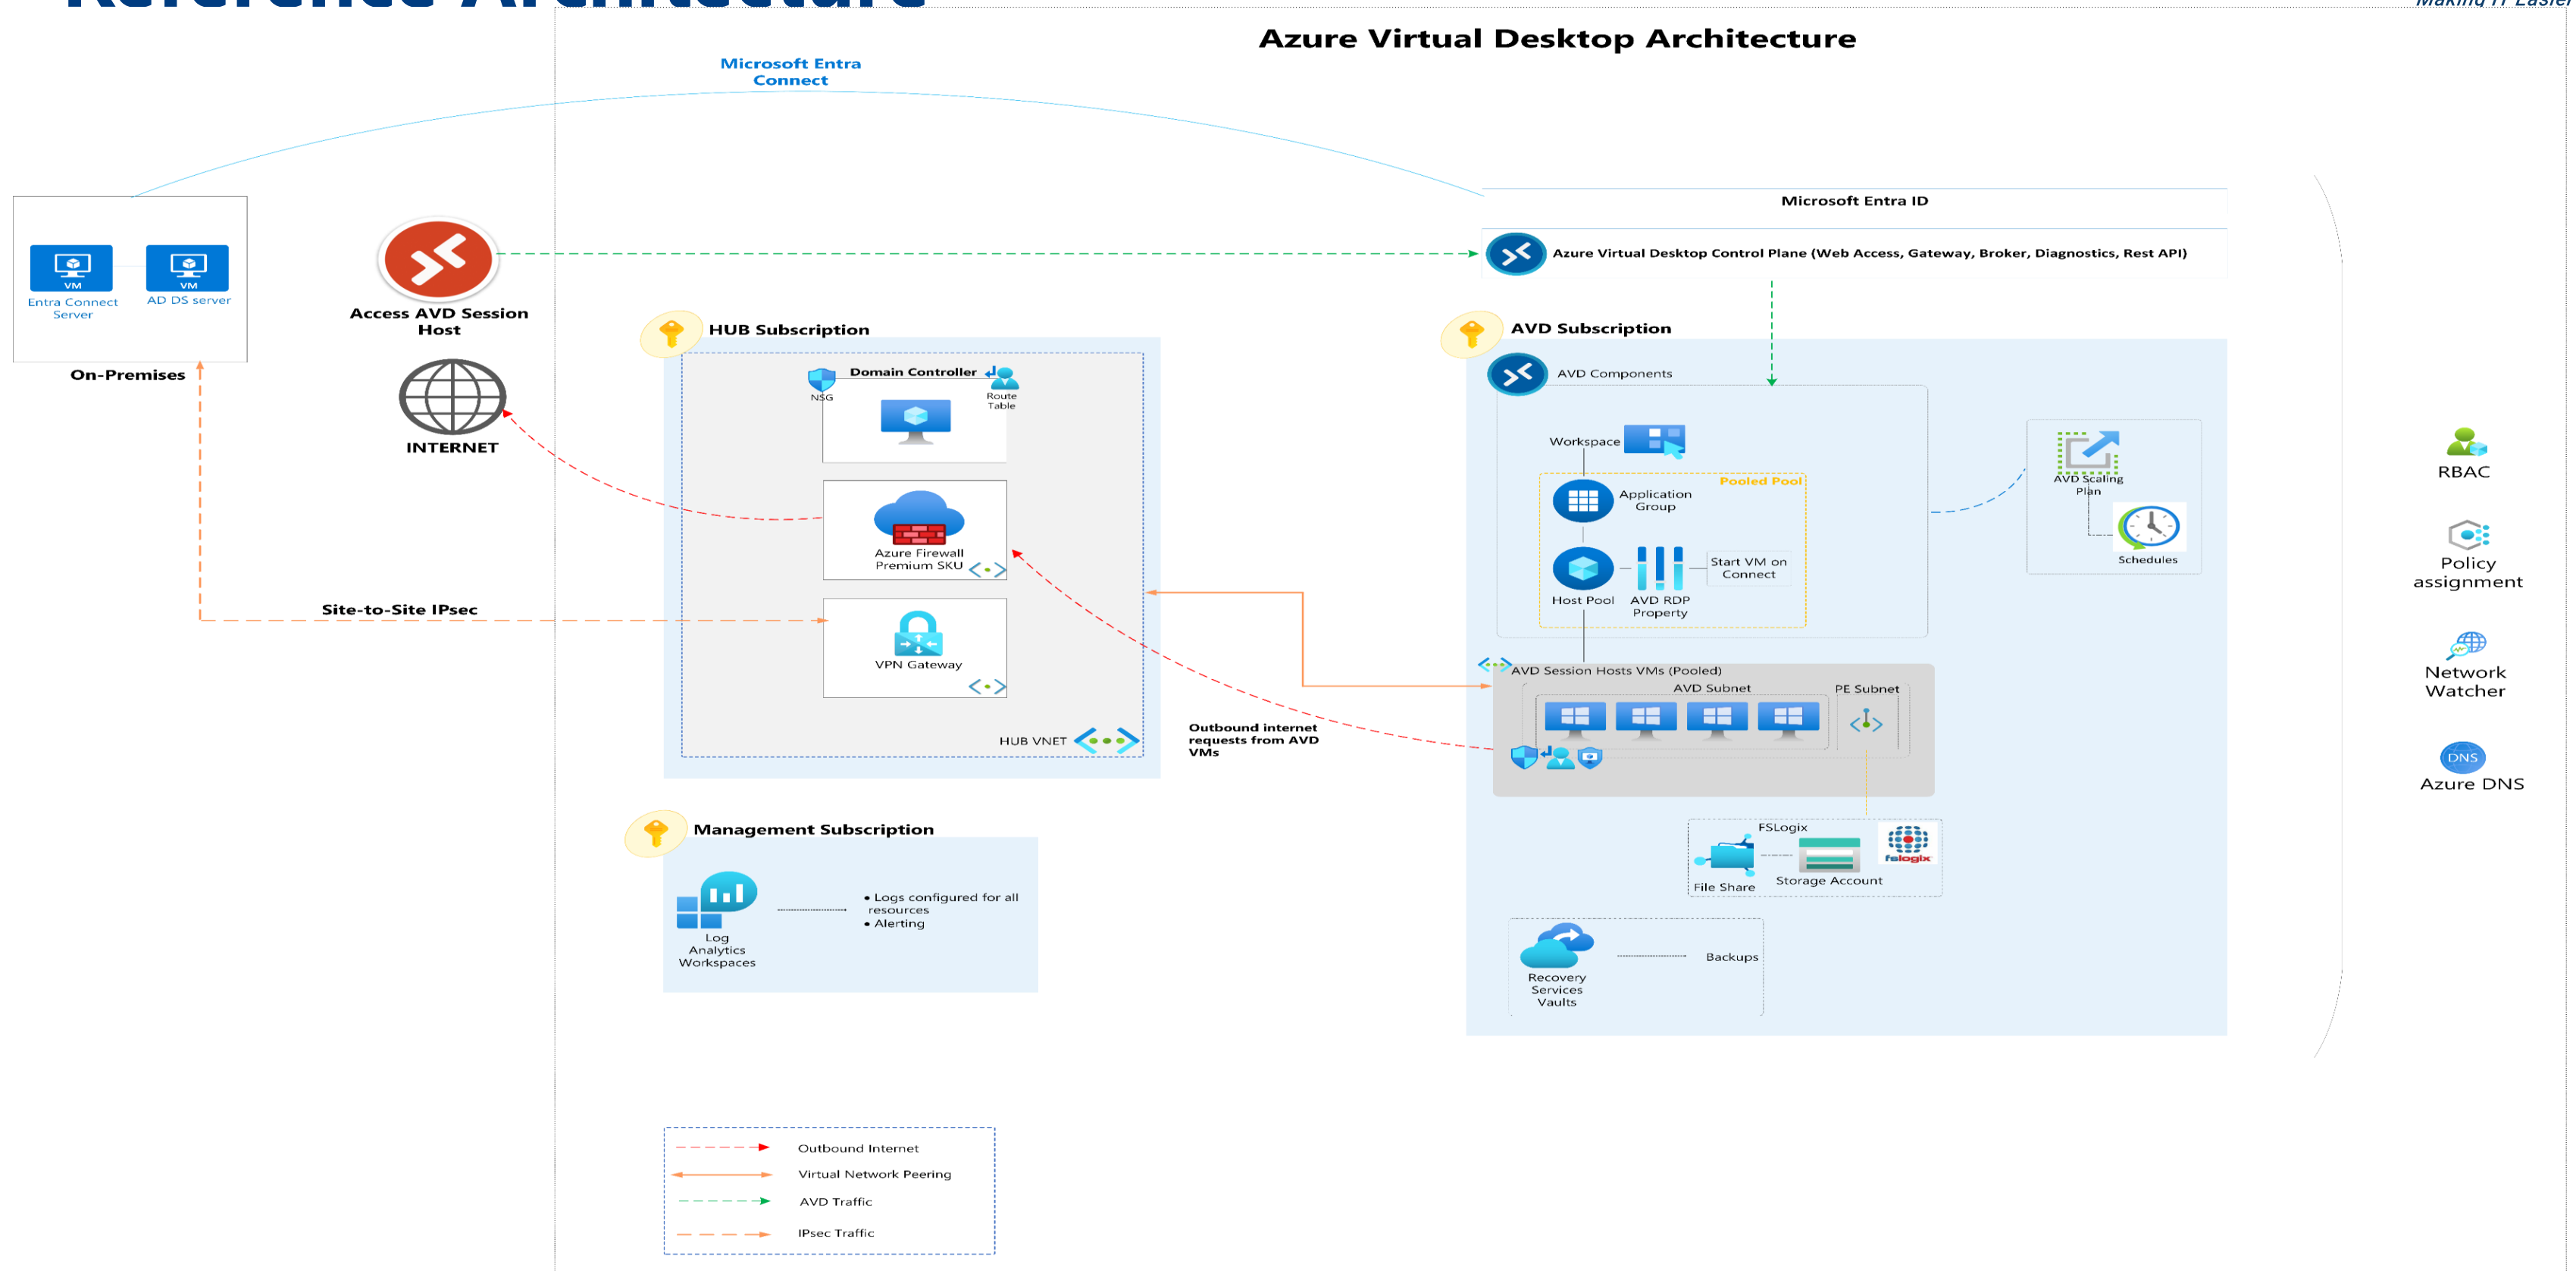

## Design & Deployment

- Building a detailed design of Network topology
- VM sizing and selection
- Host pool configuration, user access and authentication methods
- Application publishing and management, Security and compliance measures

## Monitoring & Management

- Continuous monitoring of the AVD environment and implements diagnostic tools to track performance metrics and troubleshoot issues as they arise.

## Azure Virtual Desktop Architecture