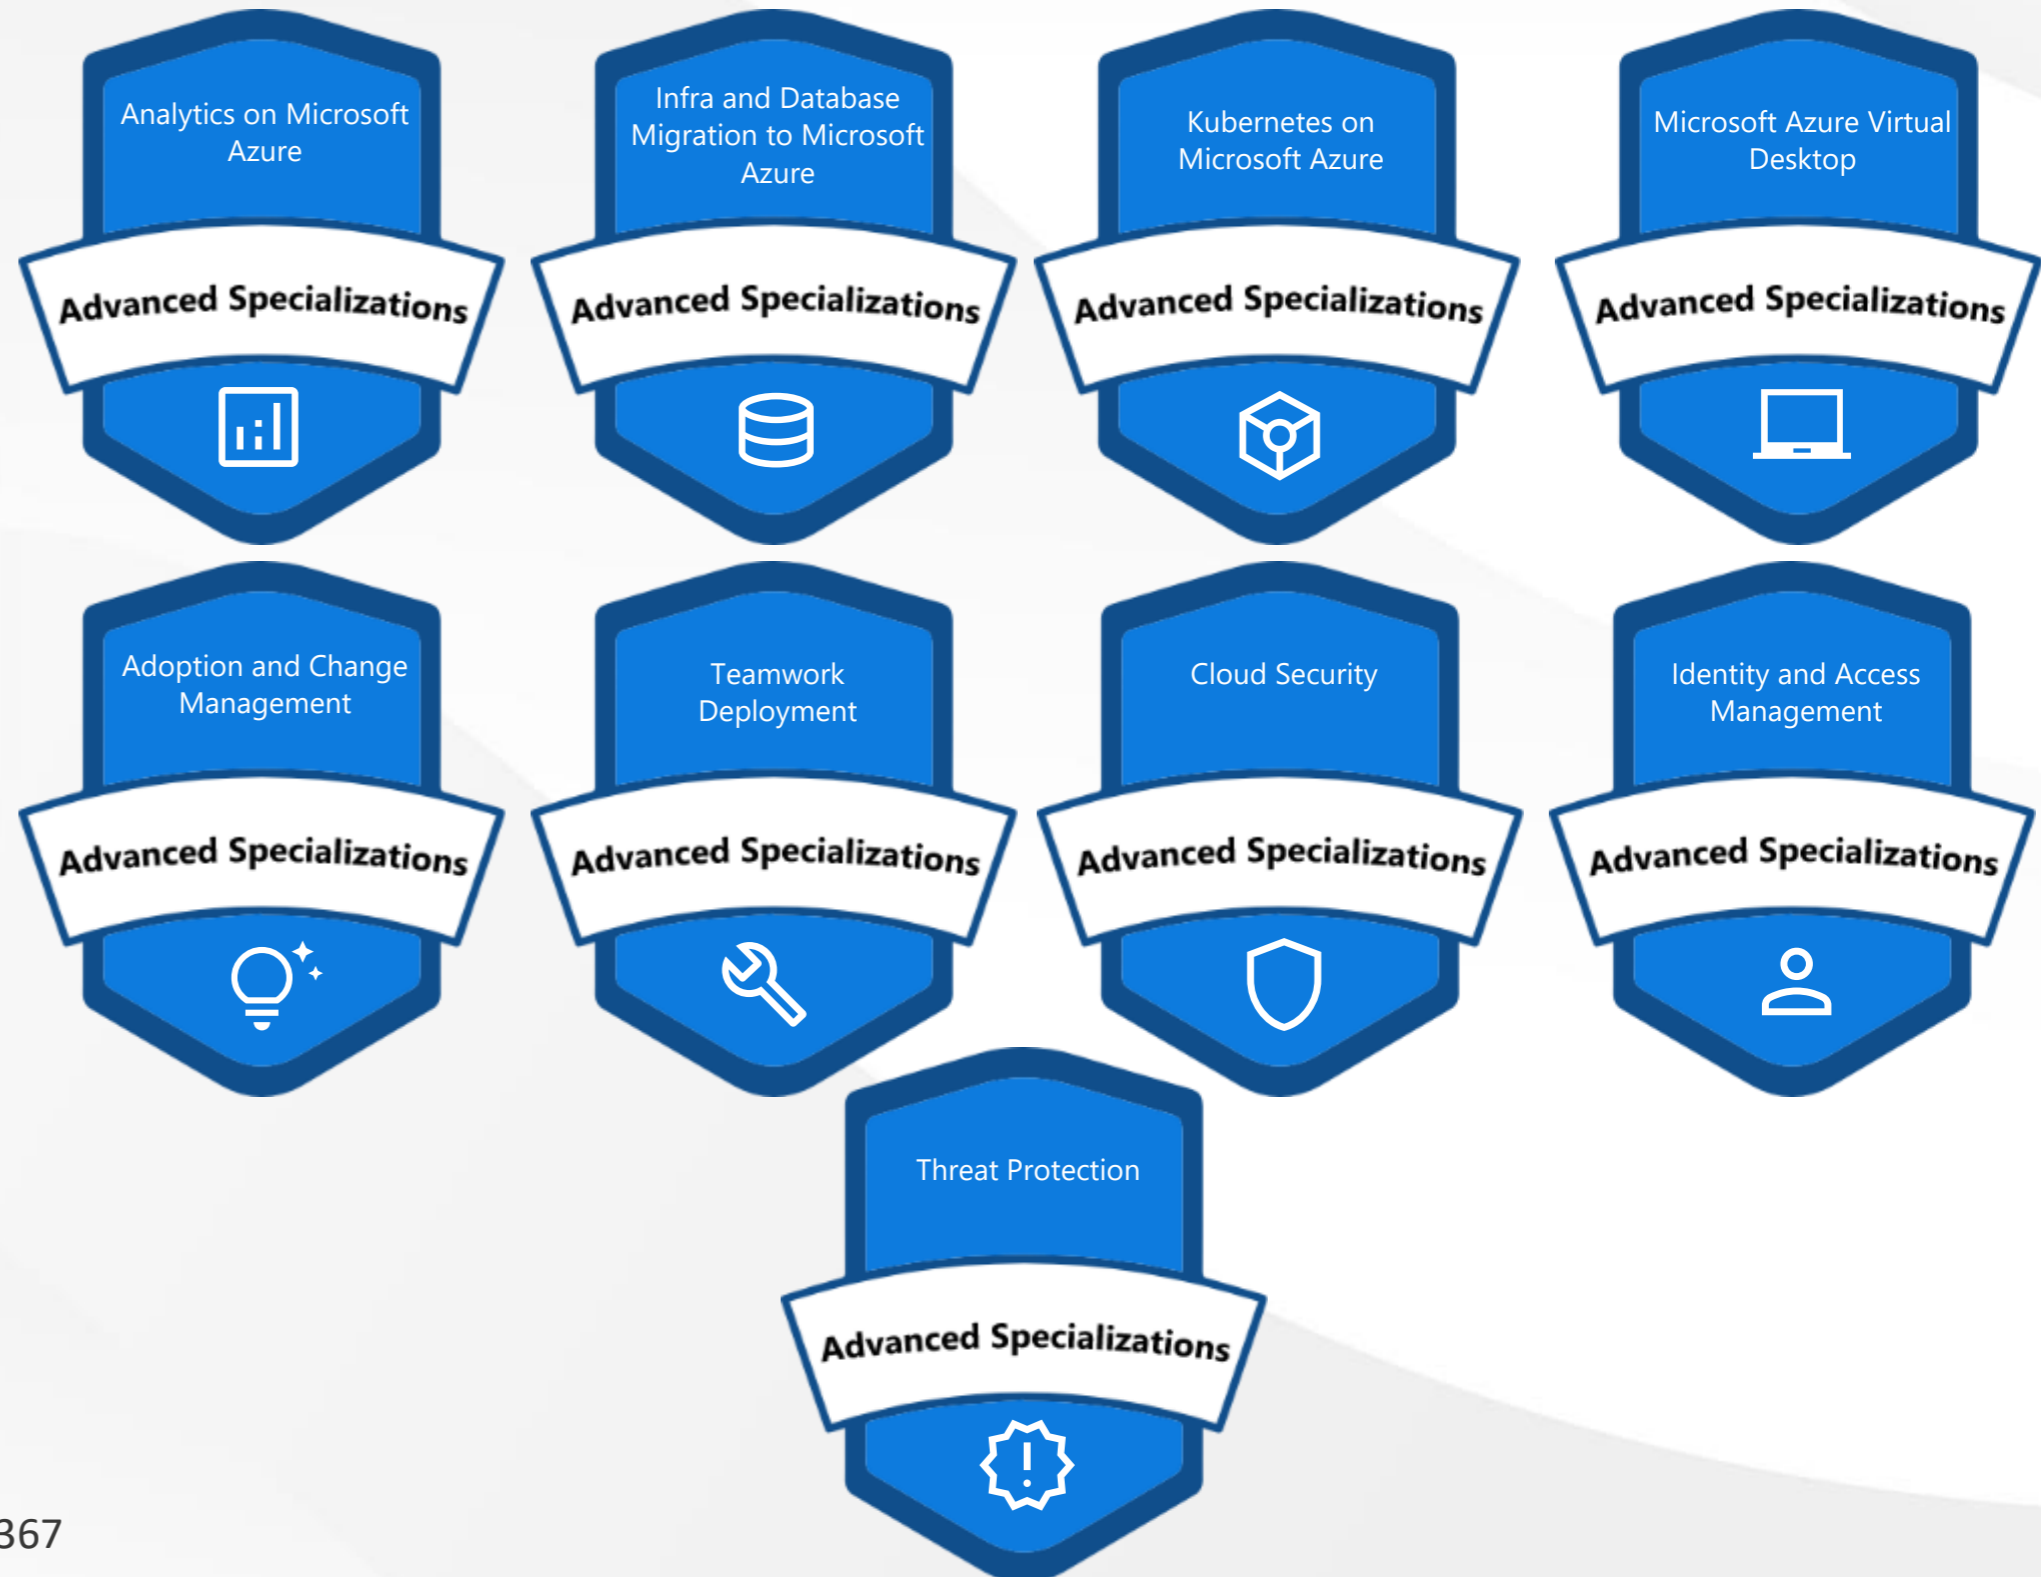

## Unified Management Experience

Simplifies the management of diverse environments by providing a single pane of glass for monitoring and governance.

# Embee's officially **Qualified Microsoft Solution Partner**

## Status & Specializations

 **Microsoft**  
Solutions Partner  
Cloud Security

 **Microsoft**  
Solutions Partner  
Digital & App Innovation

 **Microsoft**  
Solutions Partner  
Infrastructure

 **Microsoft**  
Solutions Partner  
Modern Work Enterprise

 **Microsoft**  
Solutions Partner  
Data & AI