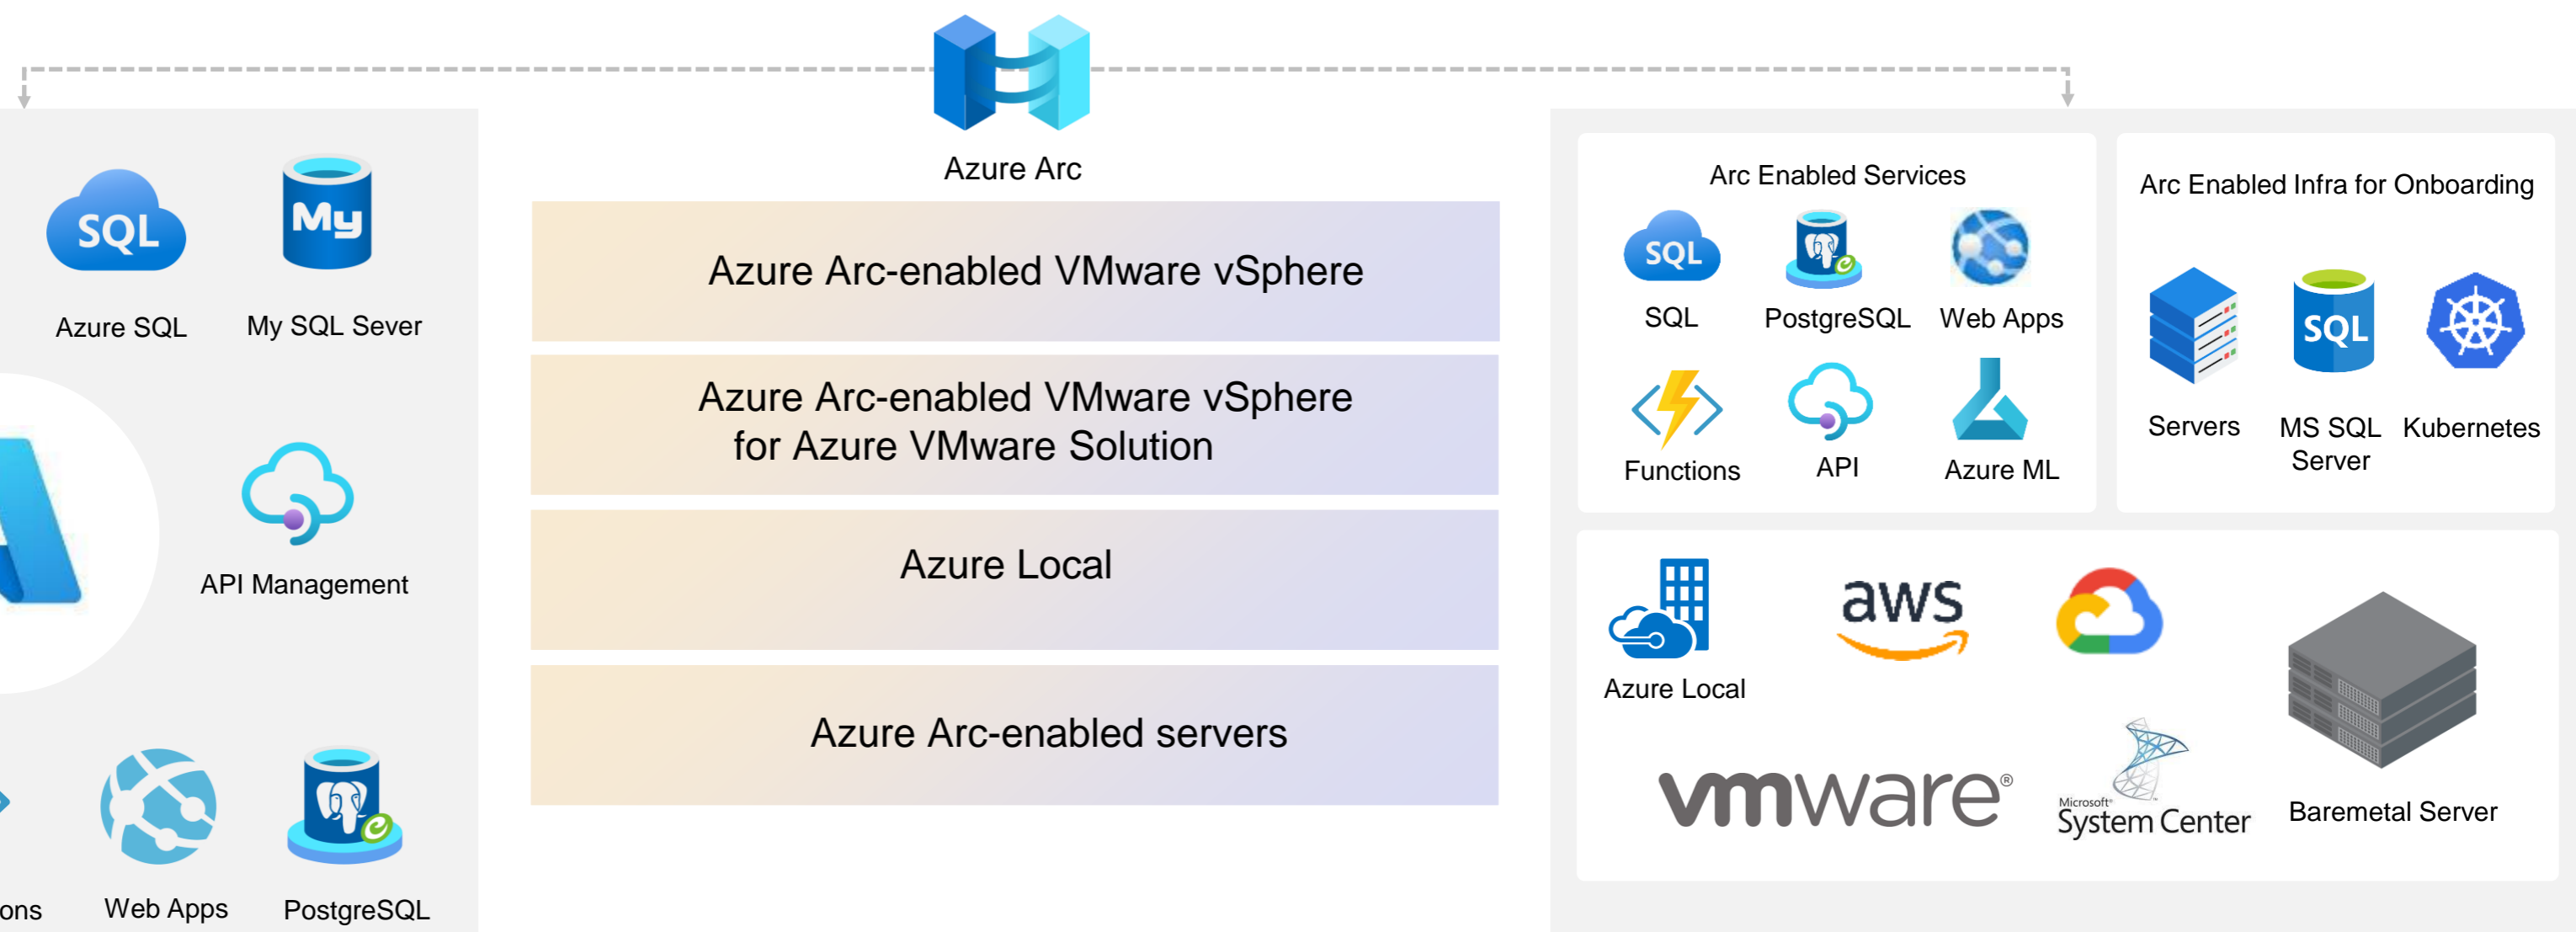

## Security

Security Consulting, Assessment  
& Audit Services

Modern Threat Protection with  
Defender XDR

Implementation of Security Copilot

Modern SecOps with Azure Sentinel

Identity & Access with Microsoft  
Entra ID

Managed Hybrid SOC

# Embee's Hybrid Cloud with Azure Arc

Azure Arc Enables organizations to manage resources using Azure's control plane, providing a unified view of all assets across environments.

- Reliability
- Cost Optimization
- Operational Excellence
- Performance Efficiency
- Security