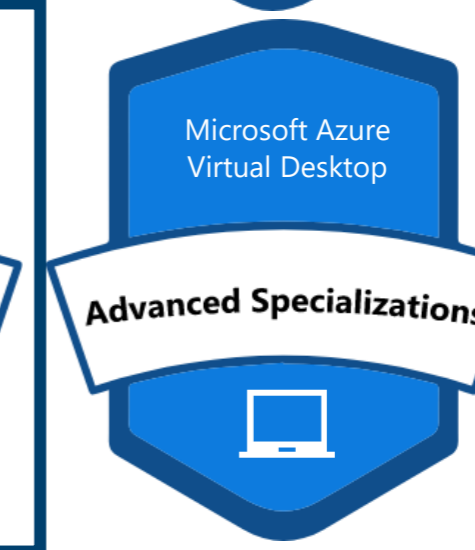

Why Embee for Cloud Migration?

We have Solution partner Designations and Advanced Specializations from Microsoft