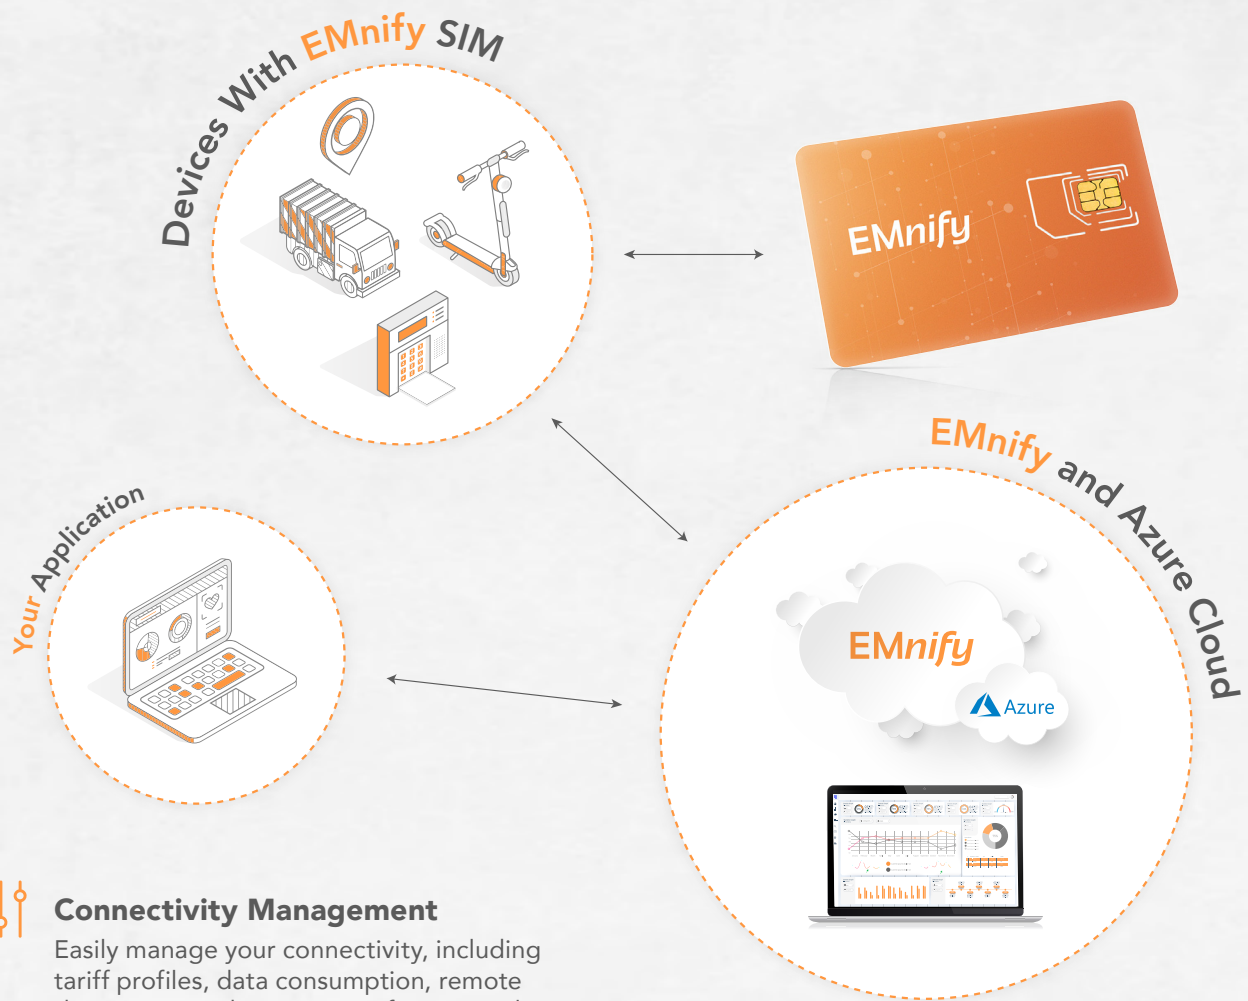

Enabling Cellular IoT & M2M Connectivity

Connectivity Management

Easily manage your connectivity, including tariff profiles, data consumption, remote diagnostics and permissions from a single, easy-to-use platform.

Cloud-Native Connectivity

Our cloud-first technology stack enables easy integration of your business infrastructure and apps with your connected devices.

Global Multi-Operator Coverage

EMnify's multi-network SIM cards can connect to over 540 cellular networks across more than 180 countries.

API Integration

Seamlessly integrate connectivity management into your applications and automate your business processes.

Secure Network Environment

The latest security updates and practices ensure only your business can view data moving to and from your devices.

Rapid Deployment

Lower total cost of ownership while speeding up time-to-market.

About EMnify

- A German company founded in 2014 by three leaders of the telecommunications industry.
- The first to provide a mobile core infrastructure as a cloud service – EMnify enables secure, reliable and scalable connectivity in ways previously impossible.
- Proven track record with business customers from over 70 countries.
- 24/7 enterprise customer support from experienced IoT connectivity experts.
- Sales and Customer Success team that covers 5 major languages.