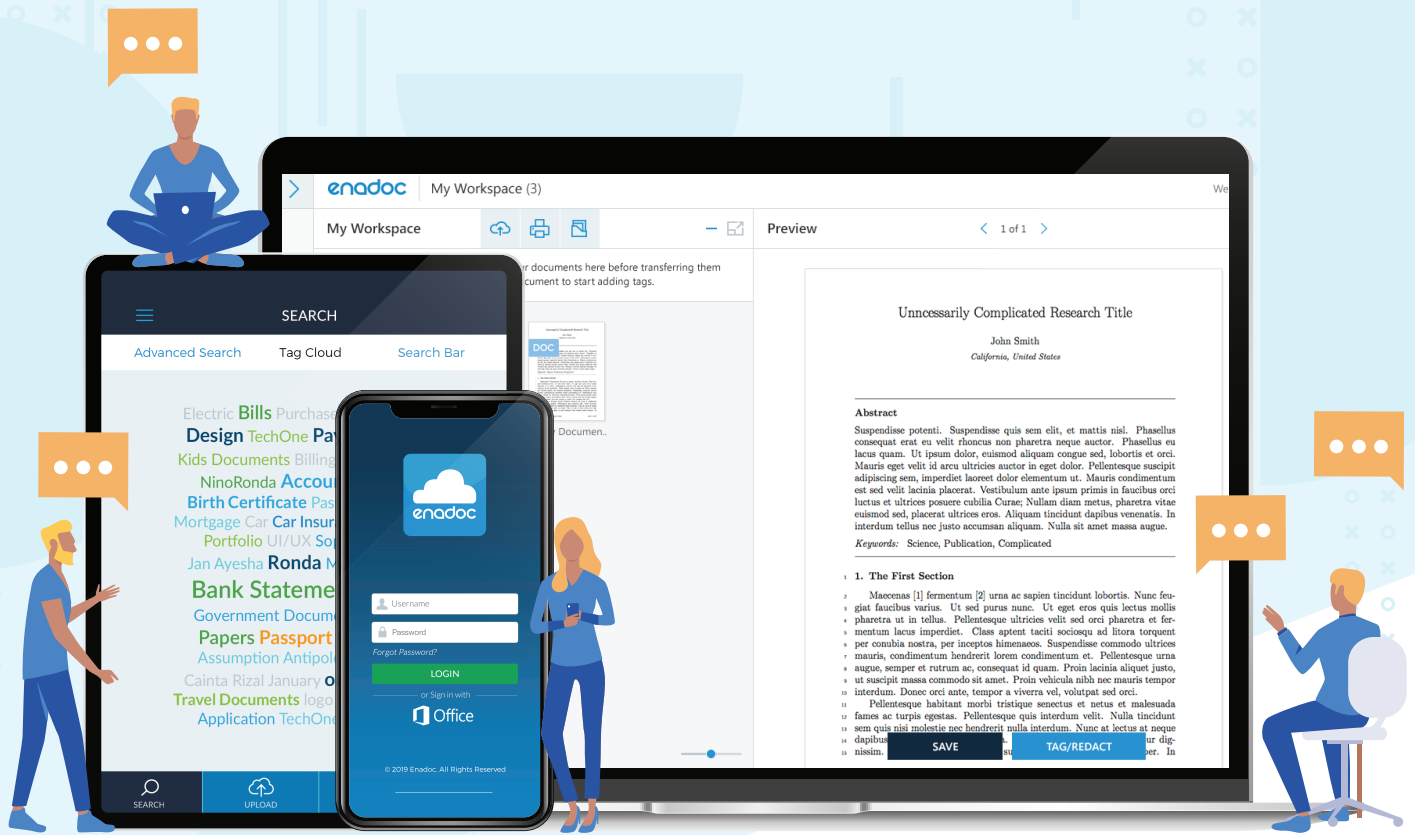

enadoc

We are on a mission to help successful organizations use digital technologies to reimagine their client and employee experiences, their culture, and their business model and to help them bring digital transformation to the core of their strategy.

SCAN ME

Digital transformation starts today by fixing the past; digitize documents and replace paper-based or manual processes with efficient cloud-based solutions such as Enadoc DMS and Flowdoh, and continue by integrating with the tools of the modern workplace such Microsoft Teams and SharePoint.

OUR SOLUTIONS

enadoc

Capture document with desktop- or high-volume scanners or use our free mobile companion app. Tag documents with keywords. Find documents through our distinct Tag Cloud, Advanced Search or from a host of 3rd party applications such as SharePoint, ERP, CRM, HRMS, and many more. Enadoc uses Ai based Computer Vision to convert images to text and Cognitive Services such as language understanding, text analytics, natural language processing, sentiment analysis and key phrase extraction to improve search and create our characteristic Tag clouds. Enadoc's user interface (UI) front end is light and minimalist, easy to learn and adapt while the back-end is complex enough to satisfy the most challenging requirement.

flowdoh

Transform your organization with efficient collaboration and optimized, automated processes through our low-code workflow and robotic process automation engine. Do away with costly, lengthy development timelines. Customize and create forms, define, and trigger workflows. Get valuable Ai based insights and visualizations for your organization and respond with agility to changing needs. Revise existing processes on the fly, and rapidly deploy new apps in hours. Build for collaboration and fully integrated with Microsoft Teams and SharePoint.