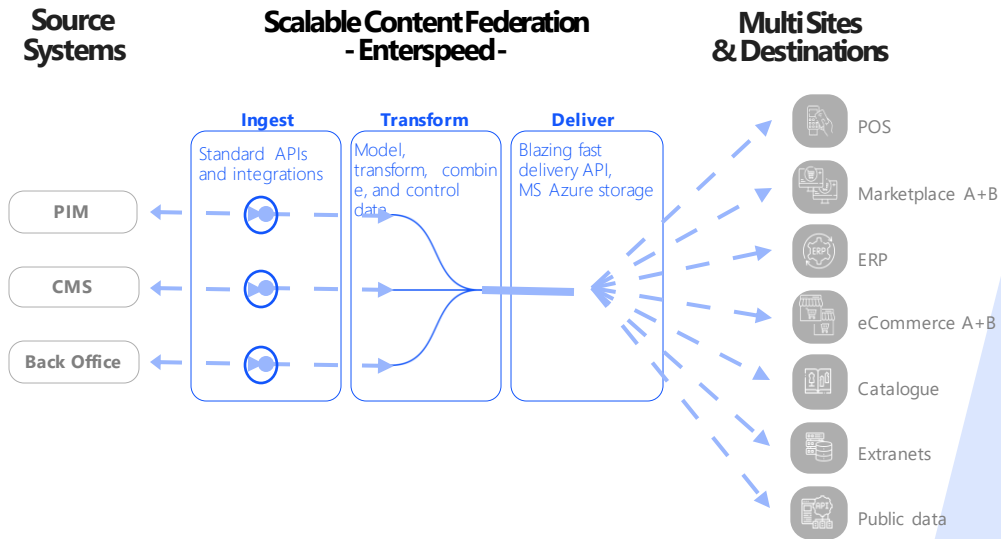

MEET ENTERSPEED. SCALABLE CONTENT FEDERATION.

Ship scalable APIs. Fast and with zero infrastructure.

We enable the utilisation of data from source systems by federating and transforming it, ensuring its availability both internally and externally.

Backend Developers

Get a high-performing and flexible tool to support, strengthen, and ease work with integrations and data structures.

Frontend Developers

Get control of how data is transformed and delivered to the frontends in a framework agnostic approach.