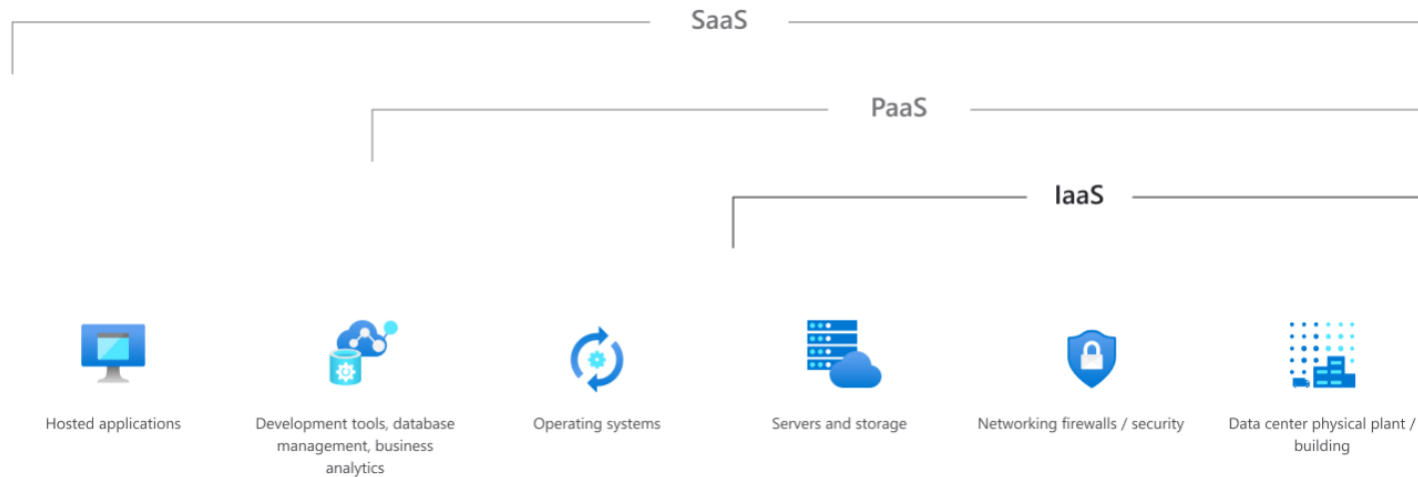

# Microsoft Azure

Azure is a cloud computing service created by Microsoft for building, testing, deploying, and managing applications and services.

Azure Public allows businesses to build modern infrastructure and refresh legacy applications through a global network of Microsoft-managed data centers.

Azure Stack provides organizations the same great Azure experience while retaining data in-country, whether for regulatory, security or latency requirements.

ePLDT

 **PLDT**  
Enterprise

 **Smart**

 **PLDT**  
Global