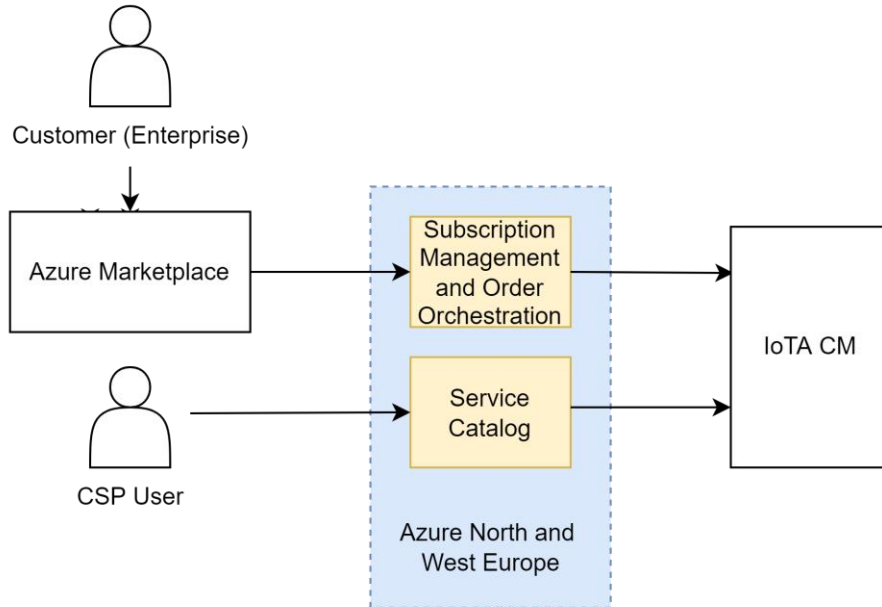

HLD

IoTA CM is our Connectivity Management Platform that we run for the CSPs as a SaaS

Inside Azure. IAM is our Identity and Access Module and DCP is the old name for our IoT Accelerator platform