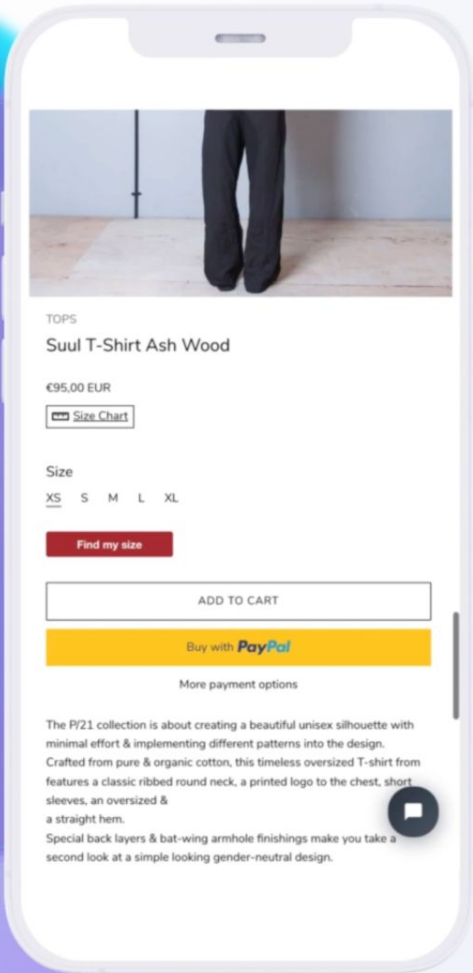

The AI-powered sizing app
that makes a difference.

www.esenca.app

ONE-CLICK APP ACTIVATION

Rapidly implement & customize
Shopify integrations for a flawless
performance.

COMPLETE PRIVACY

Minimal data requirements to ensure user privacy.

Privacy ×

 GET A SIZE RECOMMENDATION
Set up your body profile
worry, your information will not be shared

Height cm in

Weight kg lbs

Gender Male Female

Age years [Info](#)

CONTINUE

SELECT YOUR STYLE

Slim

Normal

Loose

PERSONALIZED EXPERIENCE

Spot-on sizing data around the user's body style & fit preferences.

CONTINUE

edit profile

Privacy

YOUR SIZE IS

M

INSTANT RECOMMENDATIONS

Generate inch-perfect
measurements through a 3D
body-size avatar.

UNIFIED VISION

Immediate access to accurate recommendations mapped to your brand's size charts.

SIZING AS YOUR SUPERPOWER