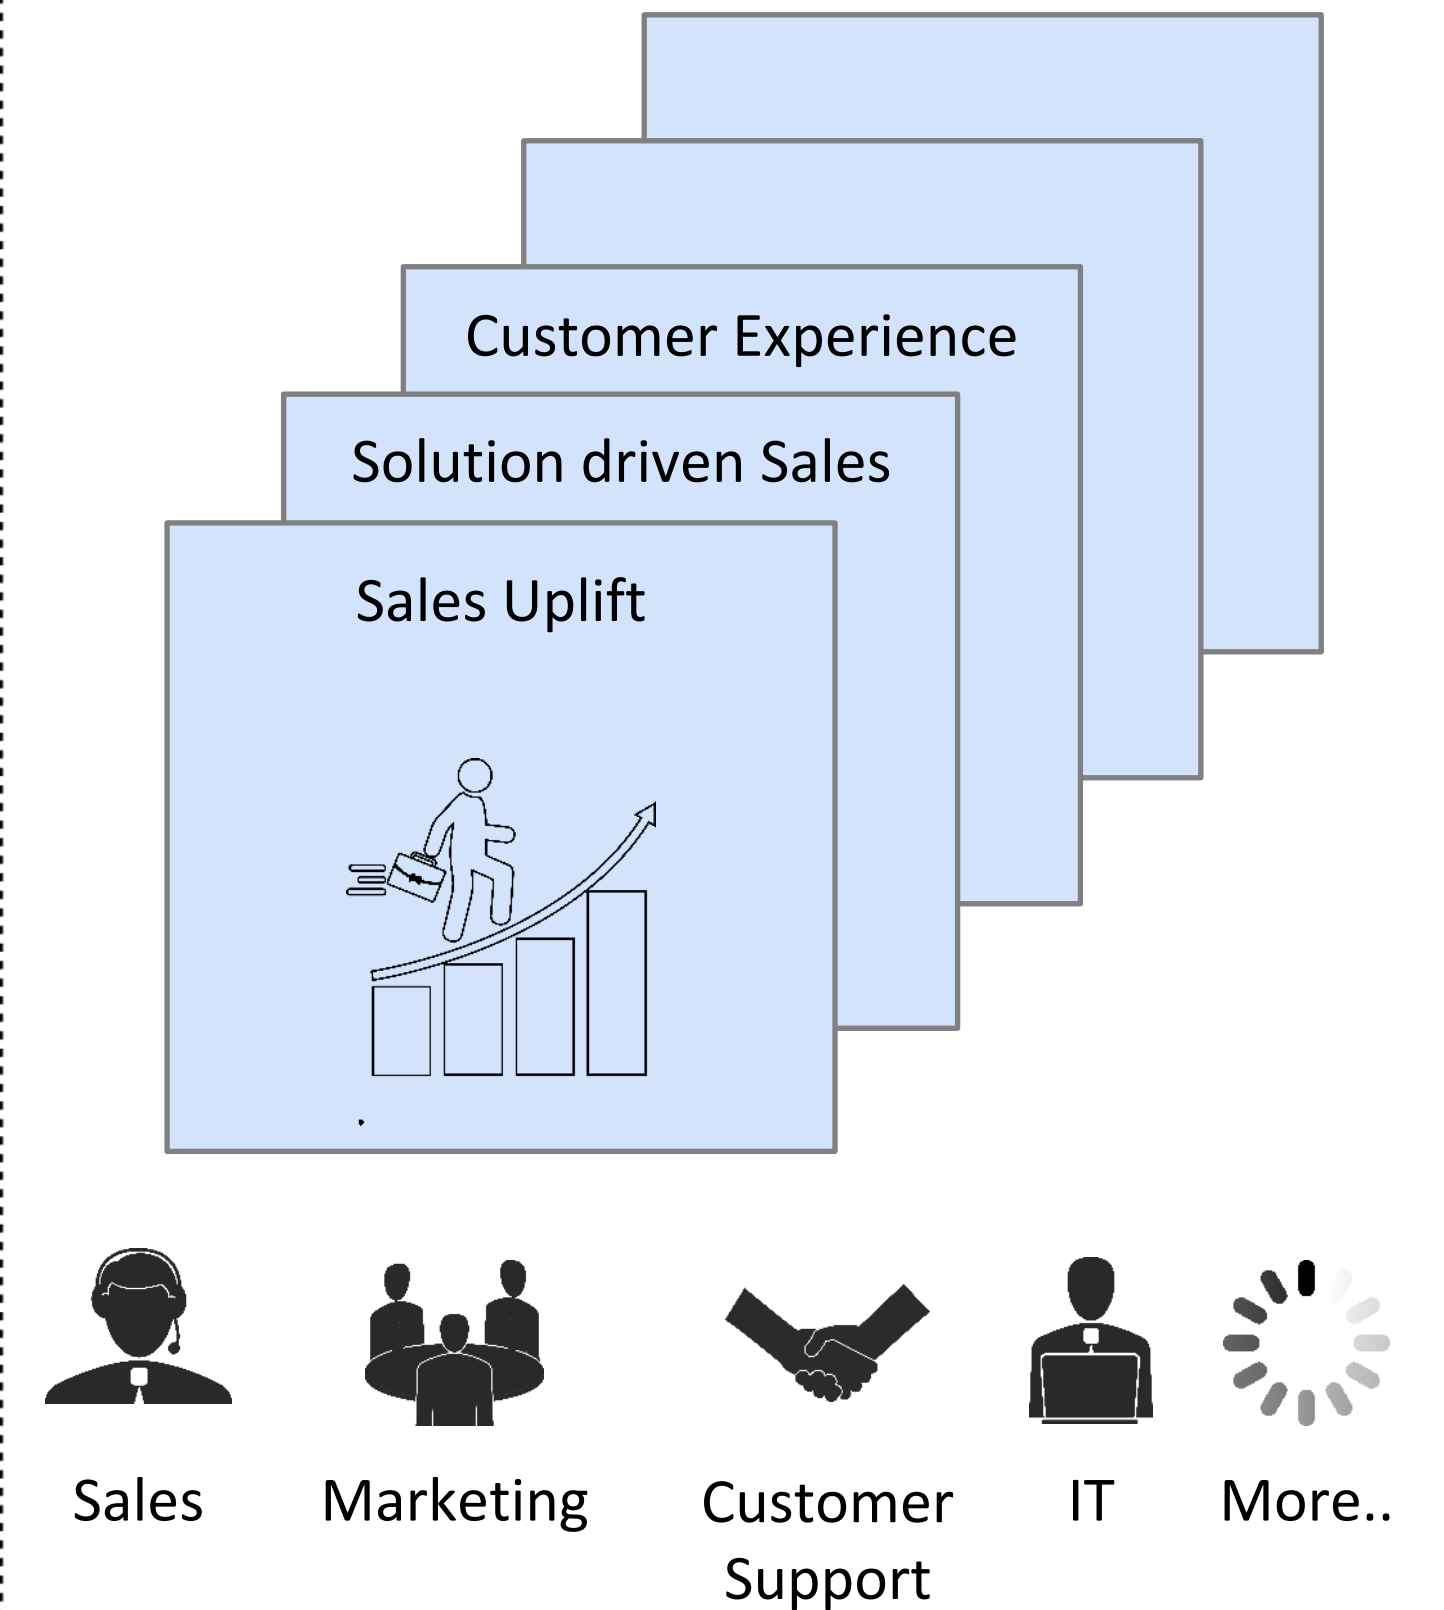

Value

Time

Accuracy

Sens.ai Platform: Accelerating Enterprise Growth

Sens.ai can be extended to cover Journeys - breadth and depth - across the enterprise

Elevating Strategy across the Enterprise

Value Delivered through Sens.ai

Effective business growth strategy execution

Personalized and contextual recommendations

Continuous guidance for stakeholders to ensure success

Automated analysis, Maturity assessment and Strategy modeling