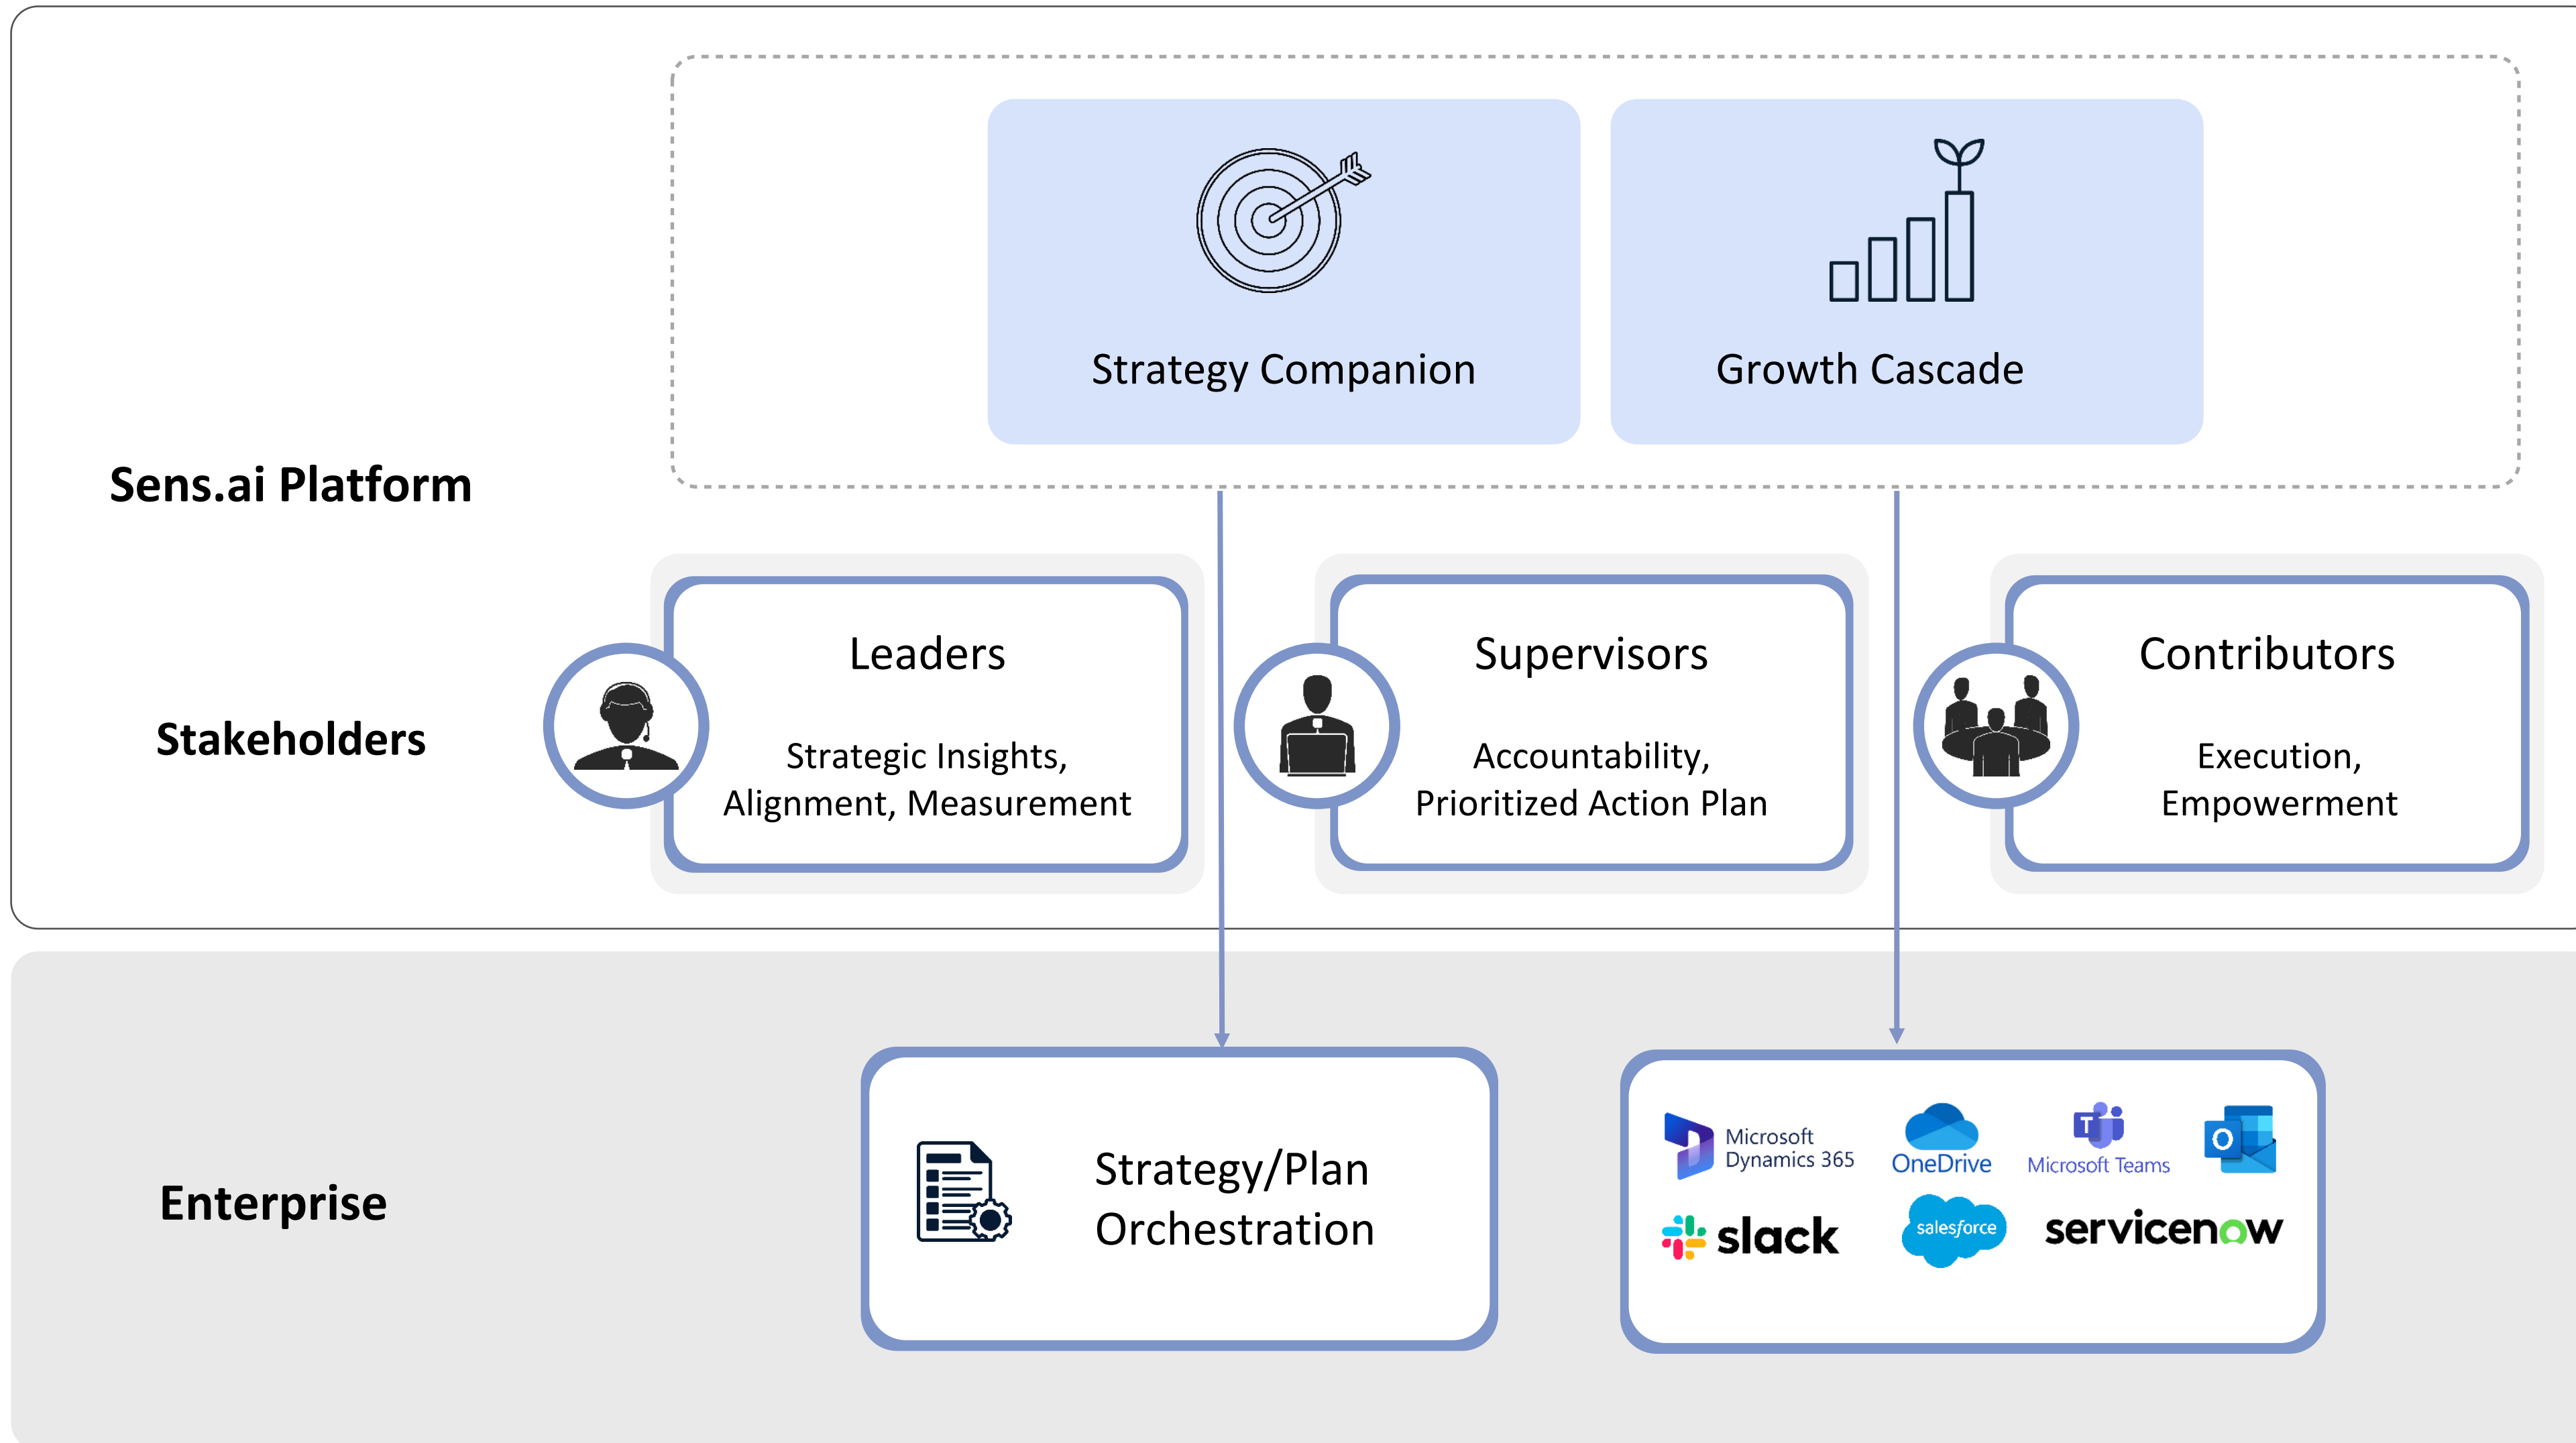

Sens.ai

GenAI Powered Enterprise Growth

Current Landscape

HI-Human Intelligence Led approach

Consulting for blueprint and solutions

- Effective as a one-time or periodic intervention

- Manual, cumbersome and skill dependent

Value

Time

Accuracy

Sens.ai Platform: Accelerating Enterprise Growth

Sens.ai can be extended to cover Journeys - breadth and depth - across the enterprise

Elevating Strategy across the Enterprise

Value Delivered through Sens.ai

Effective business growth strategy execution

Personalized and contextual recommendations

Continuous guidance for stakeholders to ensure success

Automated analysis, Maturity assessment and Strategy modeling