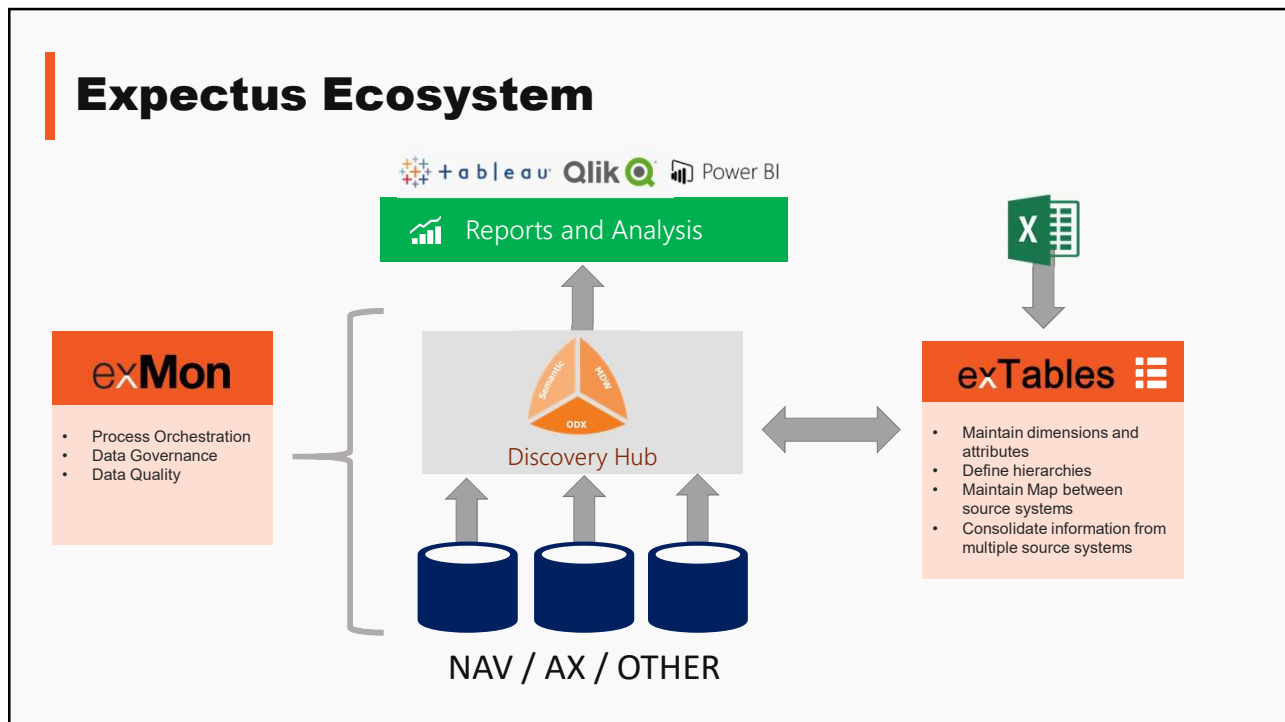

Clean

Format cleaned and dimensions mapped to formal structure. Errors detected.

Transform

Align data with data warehouse requirements for reporting

Validate

Submit data to controller for approval or rejection

Publish

Data published and ready for analytics.

exTables

SIMPLE

Data Model can easily designed and rapidly deployed.

SECURE

Full audit of all user actions.
Row-level security.

FLEXIBLE

Powerful scripting available through actions.

exTables

Types of Data & Capabilities

exTables

MASTER DATA	TRANSACTION DATA	KPI DATA
<p>Consolidate, map & populate attributes to master data entities</p> <ul style="list-style-type: none"> Maintain dimensions and attributes Define hierarchies Maintain Map between source systems Consolidate information from multiple source systems Allow business users to do changes. 	<p>Consolidate data with manual uploads from end-user.</p> <p>Upload data manually from XLS, i.e. monthly sales/inventory.</p> <p>Business Users upload data, verify and publish.</p>	<p>Store KPI actuals and targets with a mix between manual input and dataflow.</p> <p>Central storage for KPI data</p> <p>Business users can enter actual or target data manually.</p> <p>When datasource is available data can update automatically.</p> <p>Easily deploy KPI dashboards and easily change to live updates.</p>