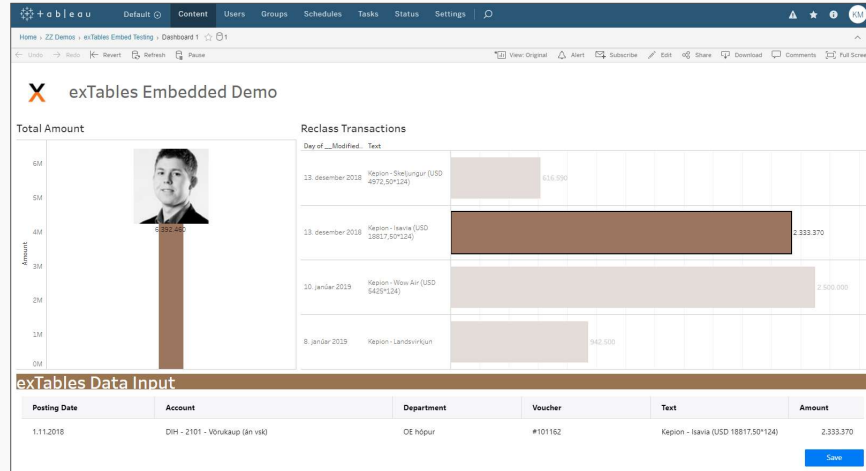

Powerful scripting available through actions.

exTables

Types of Data & Capabilities

exTables

MASTER DATA	TRANSACTION DATA	KPI DATA
<p>Consolidate, map & populate attributes to master data entities</p> <ul style="list-style-type: none"> Maintain dimensions and attributes Define hierarchies Maintain Map between source systems Consolidate information from multiple source systems Allow business users to do changes. 	<p>Consolidate data with manual uploads from end-user.</p> <p>Upload data manually from XLS, i.e. monthly sales/inventory.</p> <p>Business Users upload data, verify and publish.</p>	<p>Store KPI actuals and targets with a mix between manual input and dataflow.</p> <p>Central storage for KPI data</p> <p>Business users can enter actual or target data manually.</p> <p>When datasource is available data can update automatically.</p> <p>Easily deploy KPI dashboards and easily change to live updates.</p>

exTables Embedded

exTables

- Embed exTables into existing analytical tools, like Tableau, Qlik, PowerBI
- End users able to modify and enrich data within dashboards

Thank you!

exTables

Get started today with a free 30 day trial!