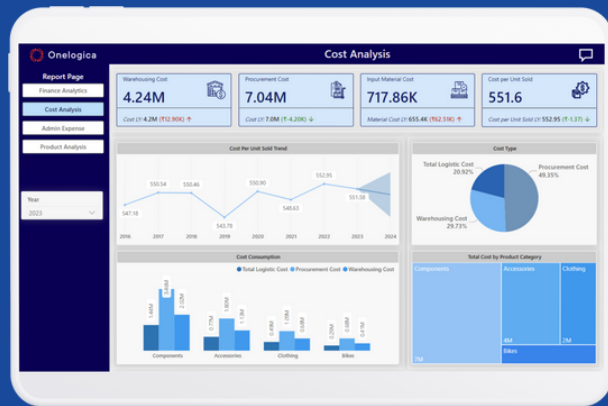

Customizable Solutions

Comprehensive Analytics

Finance

Track revenue, profitability, ROI, NPV, and regional performance.

Sales

Assess top product performance and profitability efficiency.

Marketing

Leverage recommendation systems, sentiment analysis, SEO optimization, and churn control.

HR

Manage recruitment, optimize workforce, analyze productivity, and track employee satisfaction.

IT

Improve ticket management, incident resolution time, and service level agreement compliance.

Key Features

360-Degree Enterprise View

Analyze data across Finance, Sales, IT, HR, and Marketing.

Medallion Architecture

Leverage Lakehouse, Onelake, and Delta lakes for advanced data processing.

Cloud-Enabled Technology