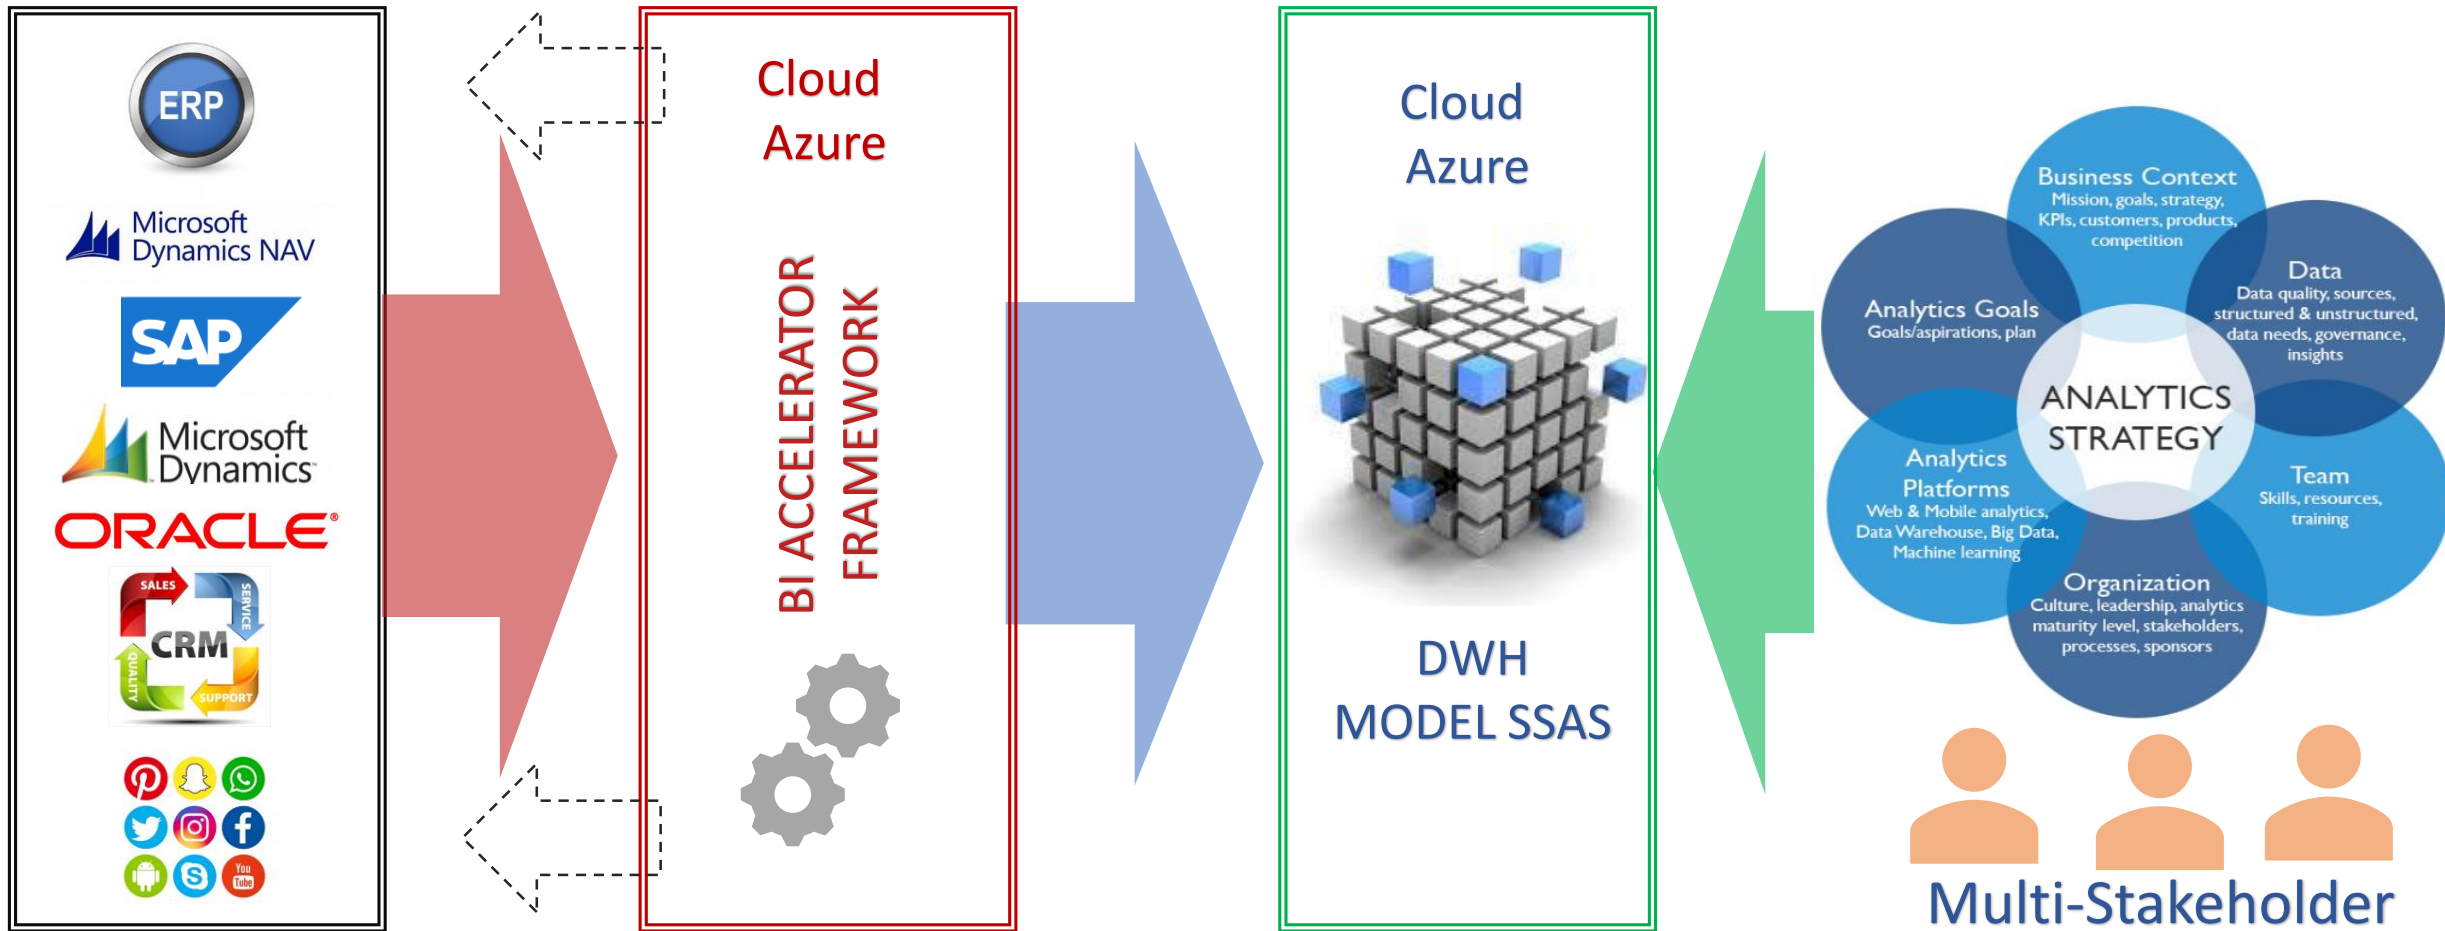

Bi Accelerator: Consulting service to enable and speed up BI