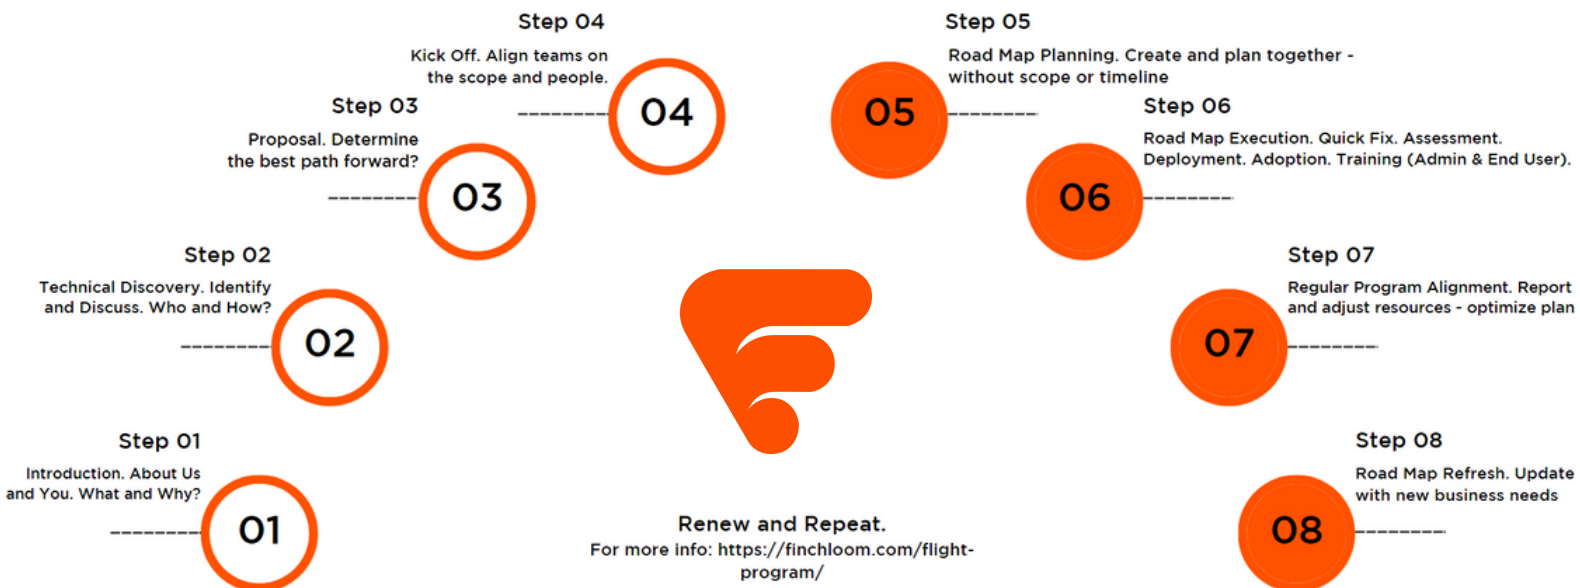

to deploy, adopt,
and optimize Co-
Pilot;

take **FLIGHT**.

FLIGHT PROVEN PROCESS

FLIGHT is a level-pay professional services offering for organizations looking to collaborate with a team of experts, and access highly specialized technical talent to plan, design, and implement complex Microsoft projects. “It’s the fastest way to get projects done right.”

ACCELERATED ADOPTION

Deploy and Adopt faster and easier, eliminating Change Orders and delays.

COLLABORATION & FLEXIBILITY

Deployment based on what is best for you, and designed to adapt with your resources

FLAT MONTHLY RATE

Consistent budgeting focused on your Project Roadmap

SPECIALIZED EXPERTS

Quickly scale advanced engineering skillsets upon your changing business needs