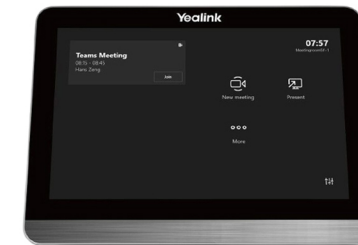

Windows

MVC 640 bundle

android

Yealink A30 bundle

MeetingBar A30

CTP18