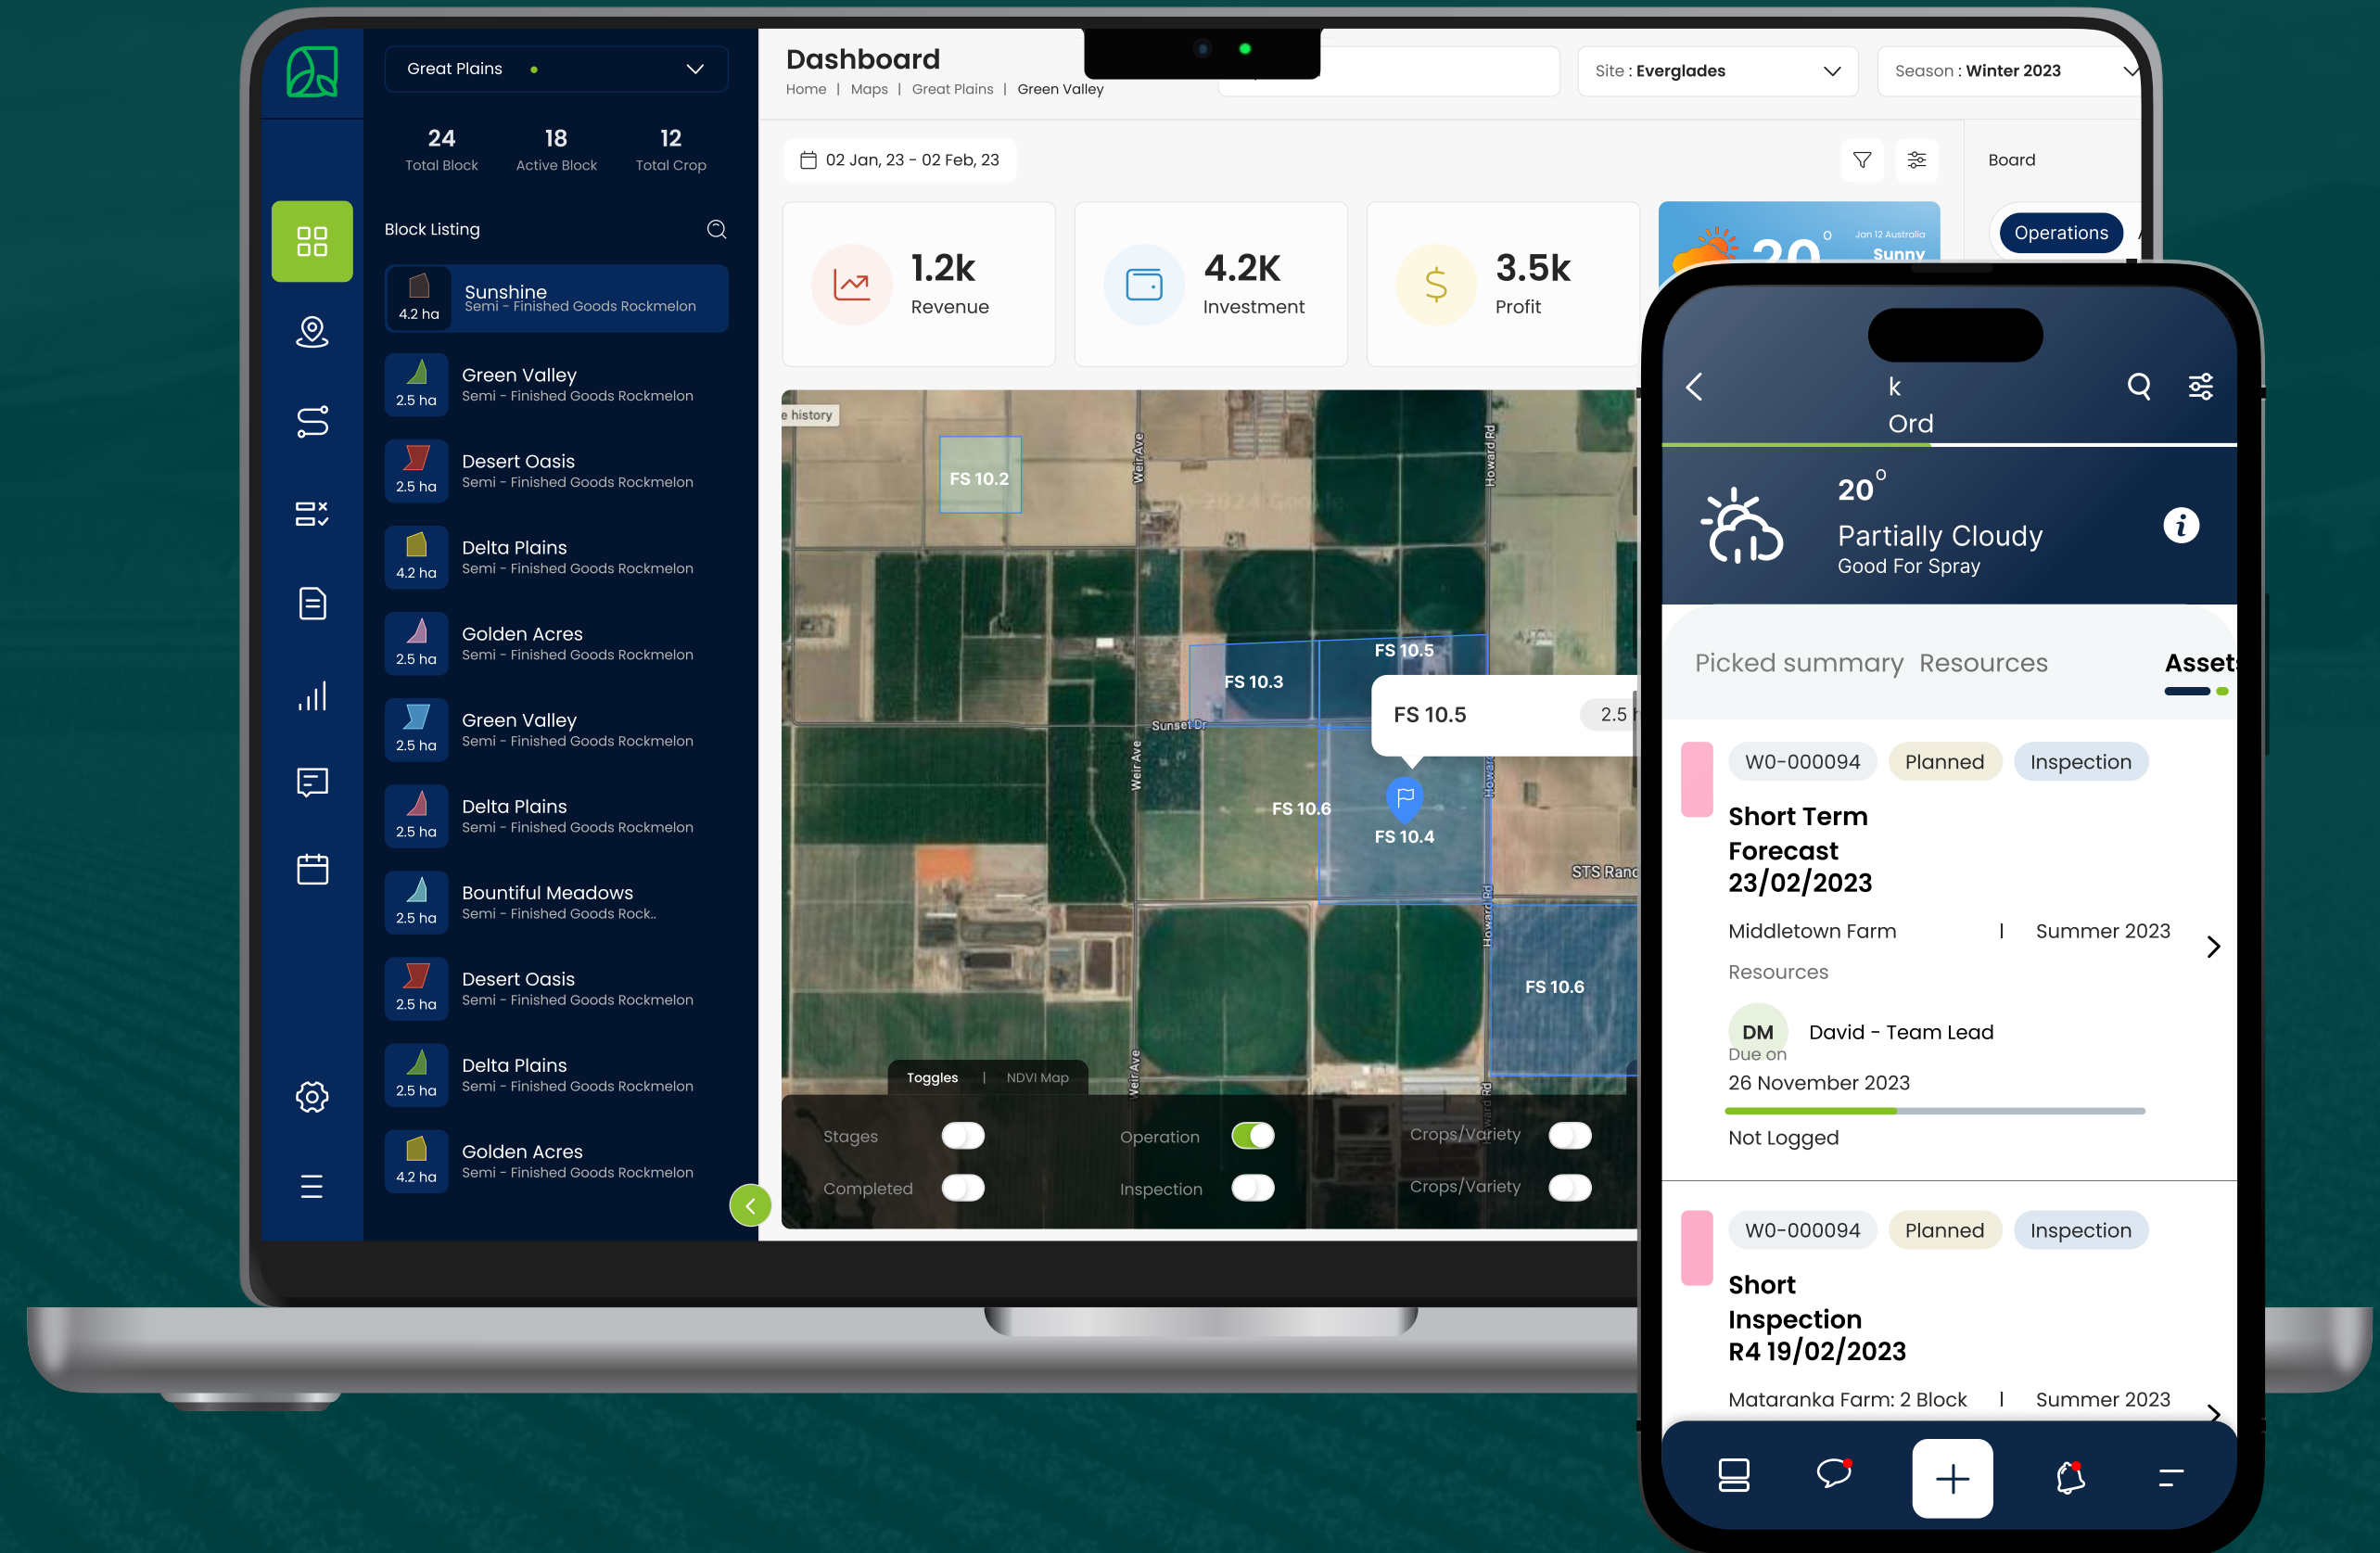


A Complete ERP Suite For Farm Management

Powered by

Typical Challenges for Farmers

With extreme weather events, rising input costs and market volatility, farmers struggle to plan their seasons accordingly.

The strict compliance standards, economic turmoil, and labor management challenges has fueled the adoption of agri-tech leading to complex data management challenges for real-time decision making.

Multiple Siloed Systems

Growth & Scalability

Insufficient Reporting

Manual Processes

Security Issues

Your End-to-End Farm Management Software

Grow Smarter with a Straightforward Platform Designed by Farmers For The Farmers

Our Evolution Through The Years

"AgriERP is the most advanced Agri Centered Product out there."

CEO, GRANT 4-D FARMS LLC.

Our Partnerships

STRATEGIC PARTNERS

AGRICULTURE ASSOCIATIONS

GENERAL PARTNERS

Empowering Farmers to Grow Better

01