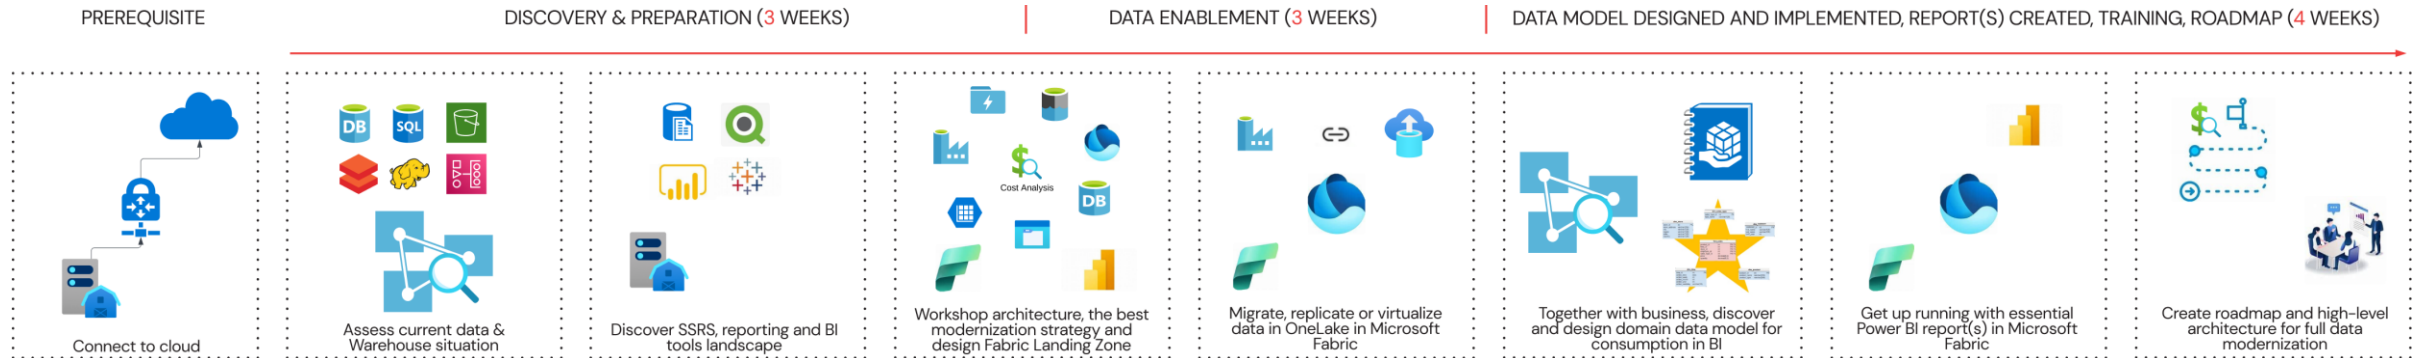

Data Modernization Module 1 & 2

Data Analytics in Azure 10-Week Implementation

Enable Your Warehouse Data for **Power BI** and **AI** with Microsoft Fabric and Azure