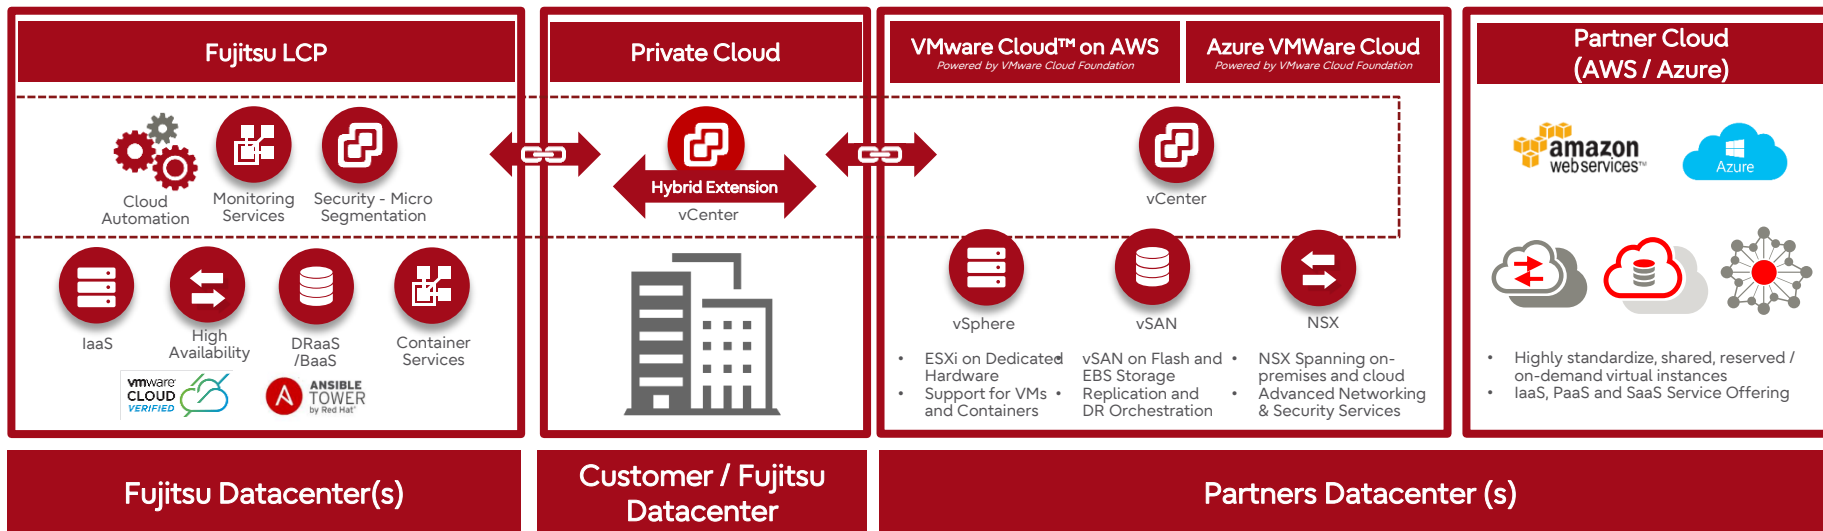

Fujitsu Azure VMware Solution

Fujitsu Assessment & Professional Services for Multi-Cloud

Cloud Provider Platform (Multi-Cloud Management)

Fujitsu Managed Services for Multi-Cloud

Fujitsu VMWare Cloud on Azure Portfolio

Accelerate your Hybrid journey

Use VMWare Cloud (AVS) as a target platform

Integrate across your hybrid estate

Optimize across your estate

Manage the platform and Workloads

Automate, Orchestrate and optimize

Fujitsu Azure VMware Solution

- ✓ VMware SDDC running on Azure bare metal
- ✓ Sold, delivered, operated, supported by Microsoft
- ✓ On-demand capacity and flexible consumption
- ✓ Operational consistency with on-premises
- ✓ Integrated with Azure Portal & Resource Manager
- ✓ Seamless, large-scale workload portability
- ✓ Global Azure footprint, reach, availability
- ✓ Direct access to native Azure services

Azure compatible **Fujitsu IP** for Digital Service Orchestration

Combining unique **SAP and Azure** capabilities - large scale production deployments delivered

Innovative **IoT & Analytics** solutions with GlobeRanger® on Azure