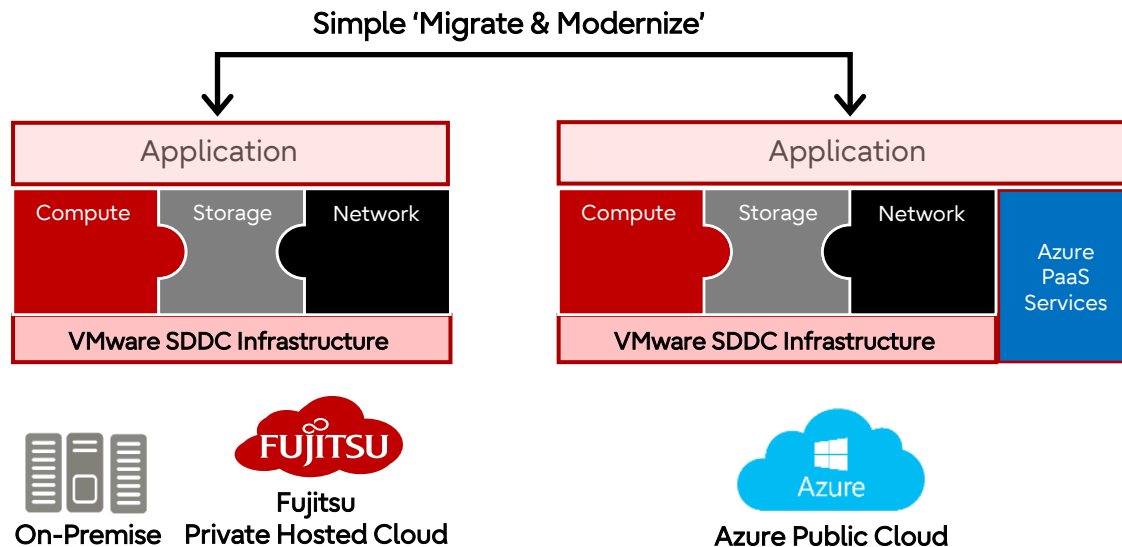

Utilize next-gen Applications

Exploit the opportunities of Public Cloud

Integrate across the stack

On-Premise

Fujitsu Private Hosted Cloud

Azure Public Cloud

Strategically decide across On-Premise / Fujitsu Private Hosted Cloud and Hyper-scaler Cloud

Fujitsu Azure VMware Solution

- ✓ VMware SDDC running on Azure bare metal
- ✓ Sold, delivered, operated, supported by Microsoft
- ✓ On-demand capacity and flexible consumption
- ✓ Operational consistency with on-premises
- ✓ Integrated with Azure Portal & Resource Manager
- ✓ Seamless, large-scale workload portability
- ✓ Global Azure footprint, reach, availability
- ✓ Direct access to native Azure services

Fujitsu AVS Simplifies Cloud Adoption

Compatible VMware infrastructure on-premises and in the cloud

Consistent VMware infrastructure allows easy workload migrations

Compute = vSphere
Storage = vSAN
Network = NSX-T

Direct access to Azure PaaS services for app modernization

Continued operational practices
App availability with vSphere HA
BC/DR with SRM
Management & monitoring with vCenter & vRealize

Result: hybrid and multi-cloud becomes a practical reality