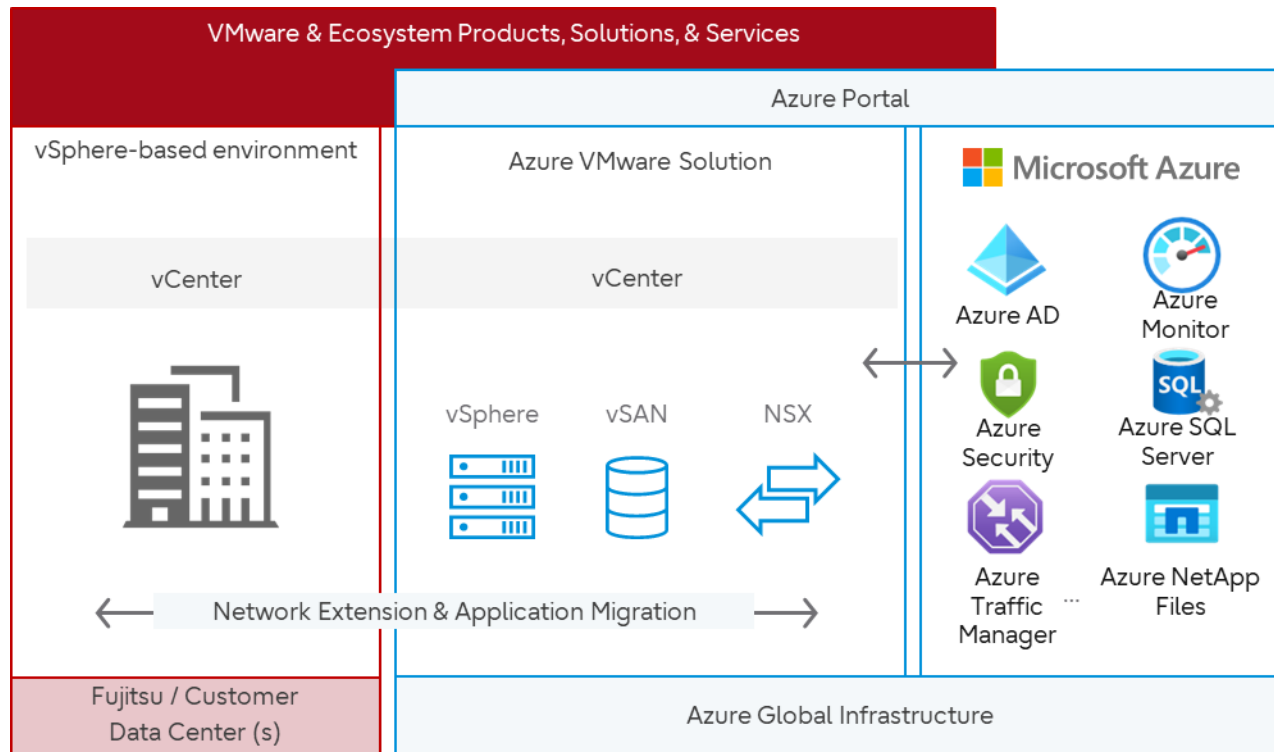

Accelerate your Hybrid journey

Use VMWare Cloud (AVS) as a target platform

Integrate across your hybrid estate

Optimize across your estate

Manage the platform and Workloads

Automate, Orchestrate and optimize

Utilize next-gen Applications

Exploit the opportunities of Public Cloud

Integrate across the stack

On-Premise

Fujitsu Private Hosted Cloud

Azure Public Cloud

Strategically decide across On-Premise / Fujitsu Private Hosted Cloud and Hyper-scaler Cloud

Fujitsu Azure VMware Solution

- ✓ VMware SDDC running on Azure bare metal
- ✓ Sold, delivered, operated, supported by Microsoft
- ✓ On-demand capacity and flexible consumption
- ✓ Operational consistency with on-premises
- ✓ Integrated with Azure Portal & Resource Manager
- ✓ Seamless, large-scale workload portability
- ✓ Global Azure footprint, reach, availability
- ✓ Direct access to native Azure services

Fujitsu AVS Simplifies Cloud Adoption

Compatible VMware infrastructure on-premises and in the cloud

Consistent VMware infrastructure allows easy workload migrations

Compute = vSphere
Storage = vSAN
Network = NSX-T