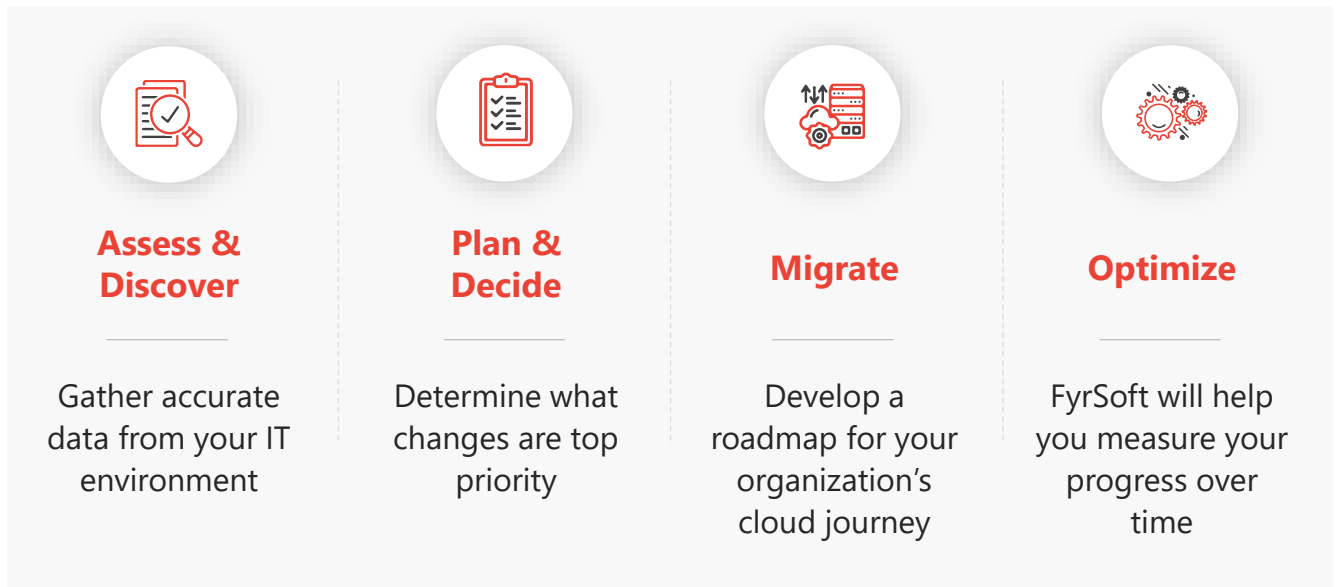

Introducing the SAP on Azure Assessment

We can help you move.

Get help prioritizing your current server workloads and applications for transition to the cloud with insights on the business, cost, and technology benefits of your move.

With the SAP on Azure Assessment we take a four-phased approach to set your path forward

of Enterprises will use multiple cloud platforms by 2020¹

¹ *IDC Future Scope: Worldwide Cloud 2018 Predictions*

Take the next step today!