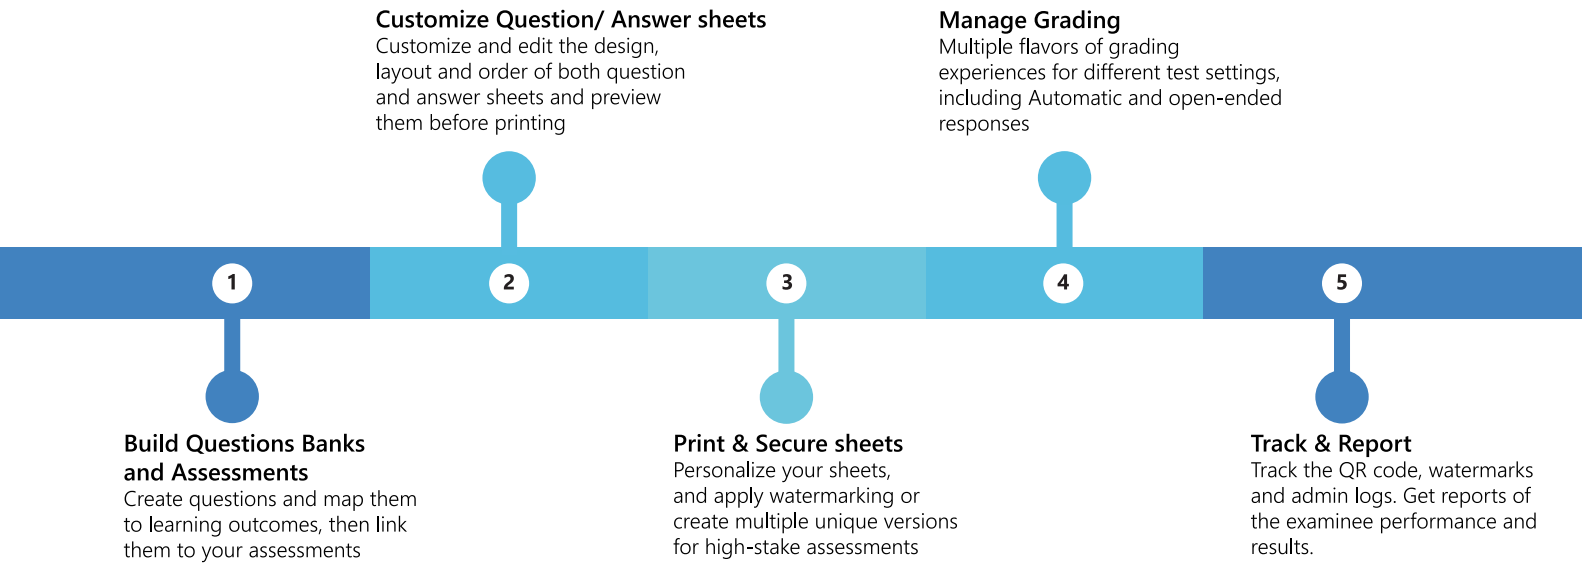

Smart Paper Solution

Manage paper-based assessments in a smart, streamlined and automated process.

Header/Logo

Institution Name
Term 1- 2017/2018

Sample Exam

Exam Date	12/27/2017 1:20 PM
EndDate	12/27/2017 3:20 PM
Questions	23
Marks	50
#Versions	2

Please Make sure to answer all the exam questions
No scientific calculators allowed.

Version: 1 Page 1 of 6

▶ Cover Sheet

- ✔ Customizable header/logo
- ✔ Exam general information
- ✔ Watermark protection
- ✔ Customizable footer

Q1) Question Title [2]
Question Description.... 13Qr93d
A. Choice 1 B. Choice 2 C. Choice 3 D. Choice 4

Q2) Question Title [2]
A. Choice 1 B. Choice 2 C. Choice 3 D. Choice 4

13Qr93d

Q3) Question Title [2]
A. Choice 1 B. Choice 2 C. Choice 3 D. Choice 4

Q4) Question Title [2]
A. Choice 1 B. Choice 2 C. Choice 3 D. Choice 4

Q5) Write an essay about the following: [2]

13Qr93d

▶ Question Sheet

- ✔ Customizable order based on different criteria (ie. by question type)
- ✔ Control Page margins for optimum spacing
- ✔ Control total pages by smart breaks
- ✔ Watermark protection

Student: Sample_USERNAME
Test: Sample TEST_NAME
Group: SAMPLE_GROUP_NAME
Version: ● ○
Page: ① ● ② ○

1 A B C D **2** A B C D **3** A B C D
4 A B C D **5** A B C D

6

7

▶ Answer Sheet

- ✔ Support multiple versions
- ✔ Unique test taker personalization
- ✔ Auto-grade bubble questions
- ✔ Capture handwritten responses for manual grading

Solutions For Paper Assessment Challenges

▶ Poor network infrastructure

▶ Lack of Devices

▶ Low Budget

▶ Graders Workload