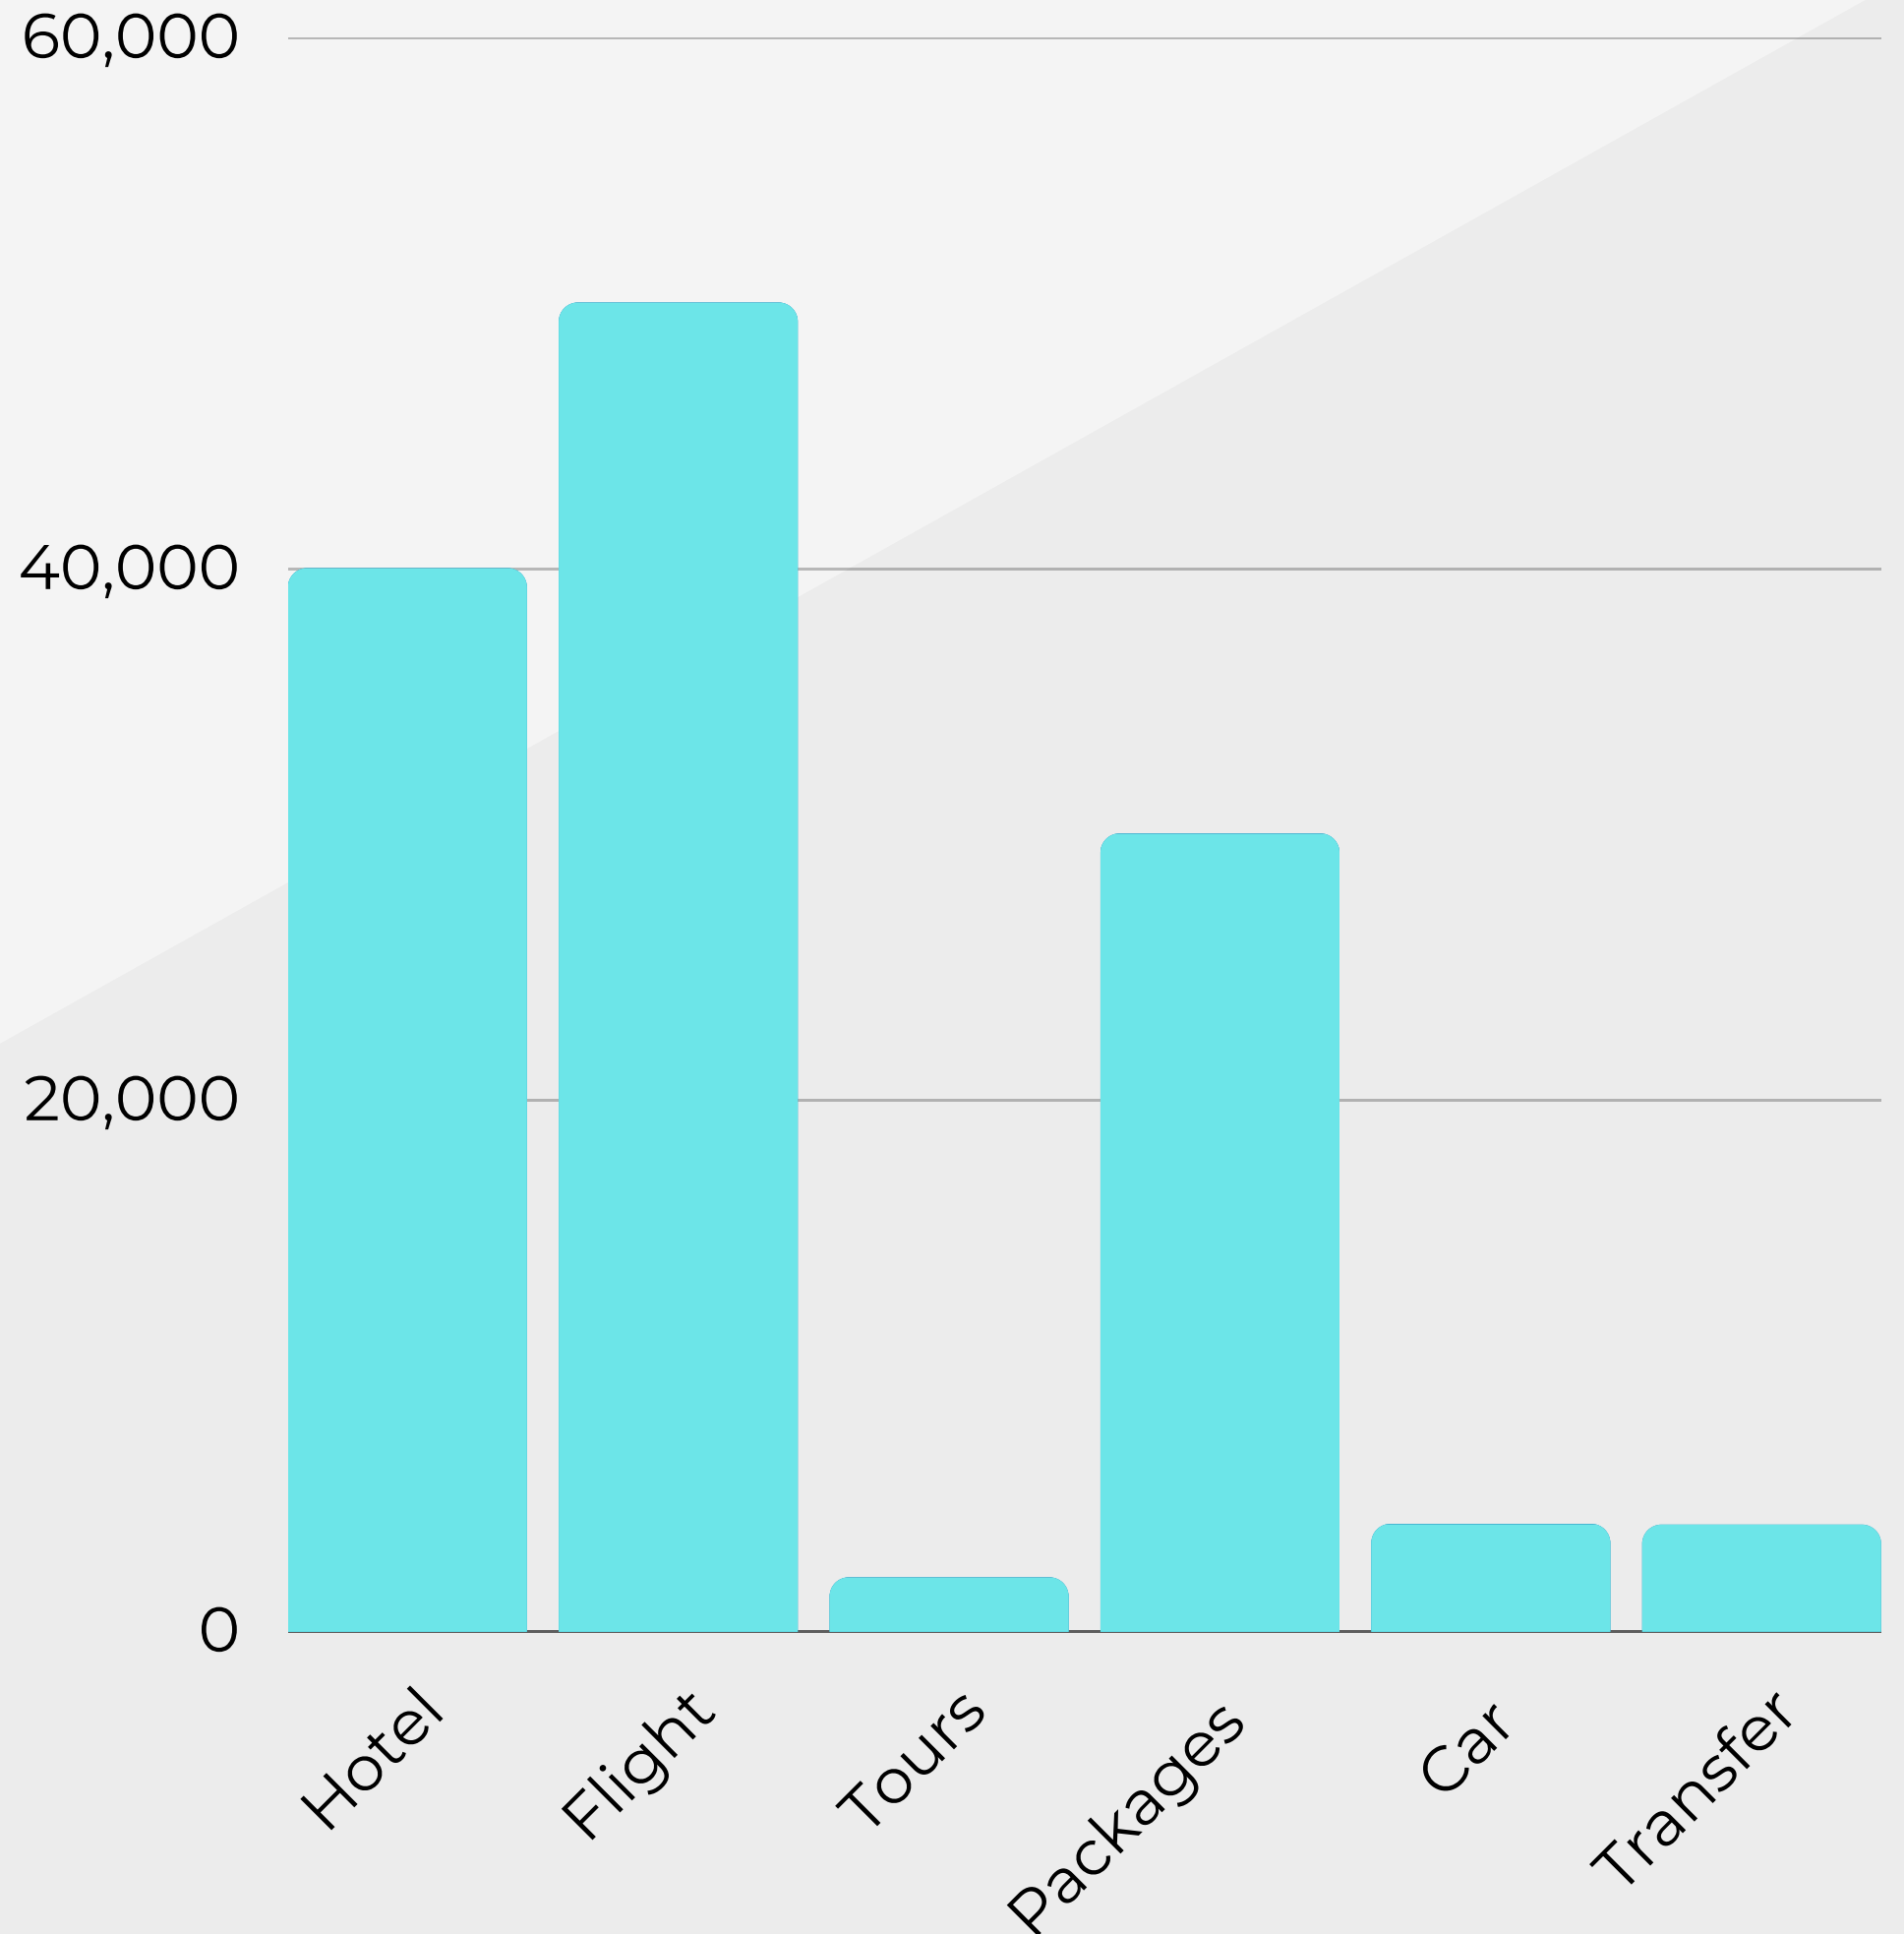

# ***Travzilla Pro Services***

**Hotel Booking Engine**

**Flight Booking Engine**

**Charter Model**

**Fixed Packages  
Booking Engine**

**Extranet System**

# *Who Uses Travzilla Pro*

***AVG  
MONTHLY  
BOOKING  
ON  
TRAVZILLA  
SYSTEM***