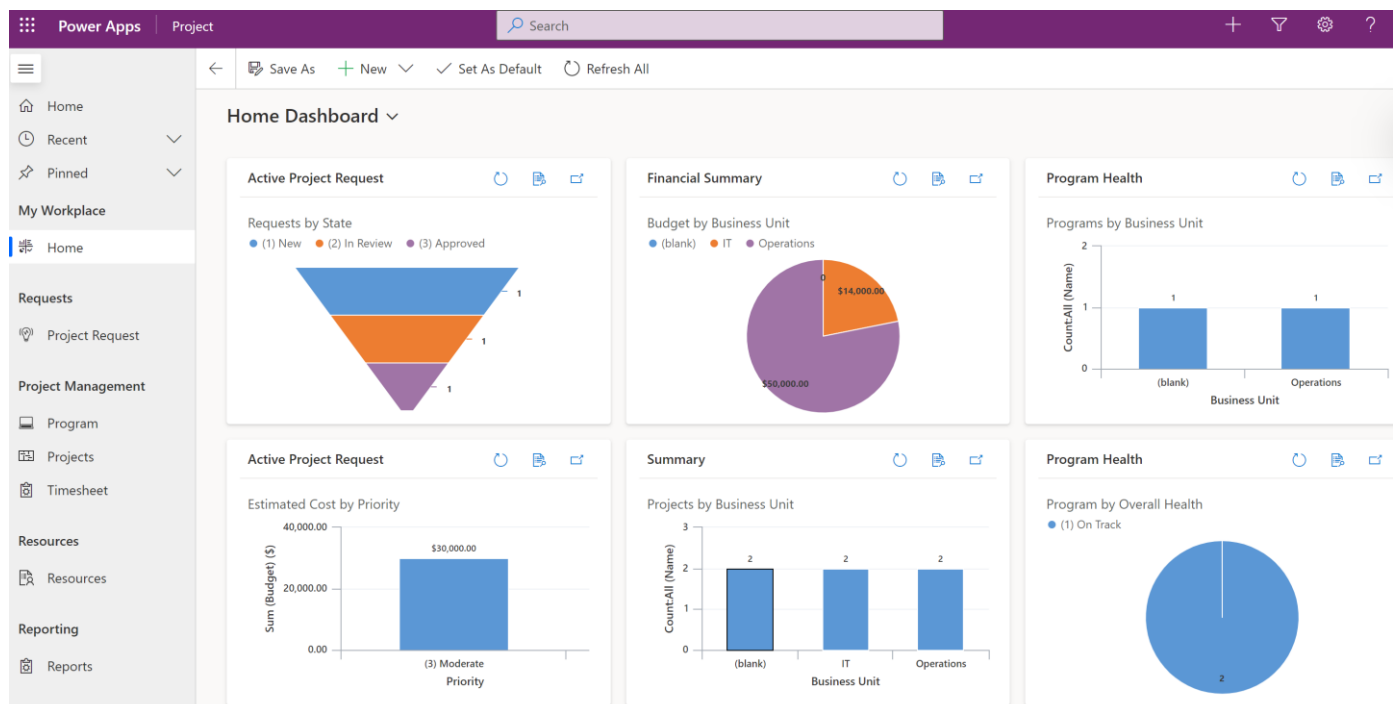

# Project Accelerator Implementation and Extension

Helping Organisations to implement the Power App Solution to accelerate their investment in Microsoft Project Plan 1.

The Project Power Apps Accelerator extends Microsoft Project for the web to provide simple project management solution. While this accelerator provides a good base to get you started with a good project management Unit solution based on project for the web.

GLMS consulting offer will help organisations extend their investment in Project for the web (Project Plan 1) by implementing the Power App Project Accelerator to suit your organization's needs

- Manage your ideas or Pipeline initiatives
- High level prioritization of Initiatives and Ideas
- Program Management
- Manage resources on projects effectively

- Risks Issues and Change Management

The implementation service will help customize the Microsoft's Project Accelerator built on Power Apps to best suit your needs

- Implementation Approach
- Workshops and Requirements Analysis
- Configuration of the Power App accelerator
- Extend the Power App accelerator tailored to your needs
- Training for simple modifications and changes

### **Project Accelerator Implementation and extension**

The Project Power Apps Accelerator extends Microsoft Project for the web to provide a simple project management solution. While this accelerator provides a good base to get you organisations started, it typically needs to be adapted to the organisation's needs.