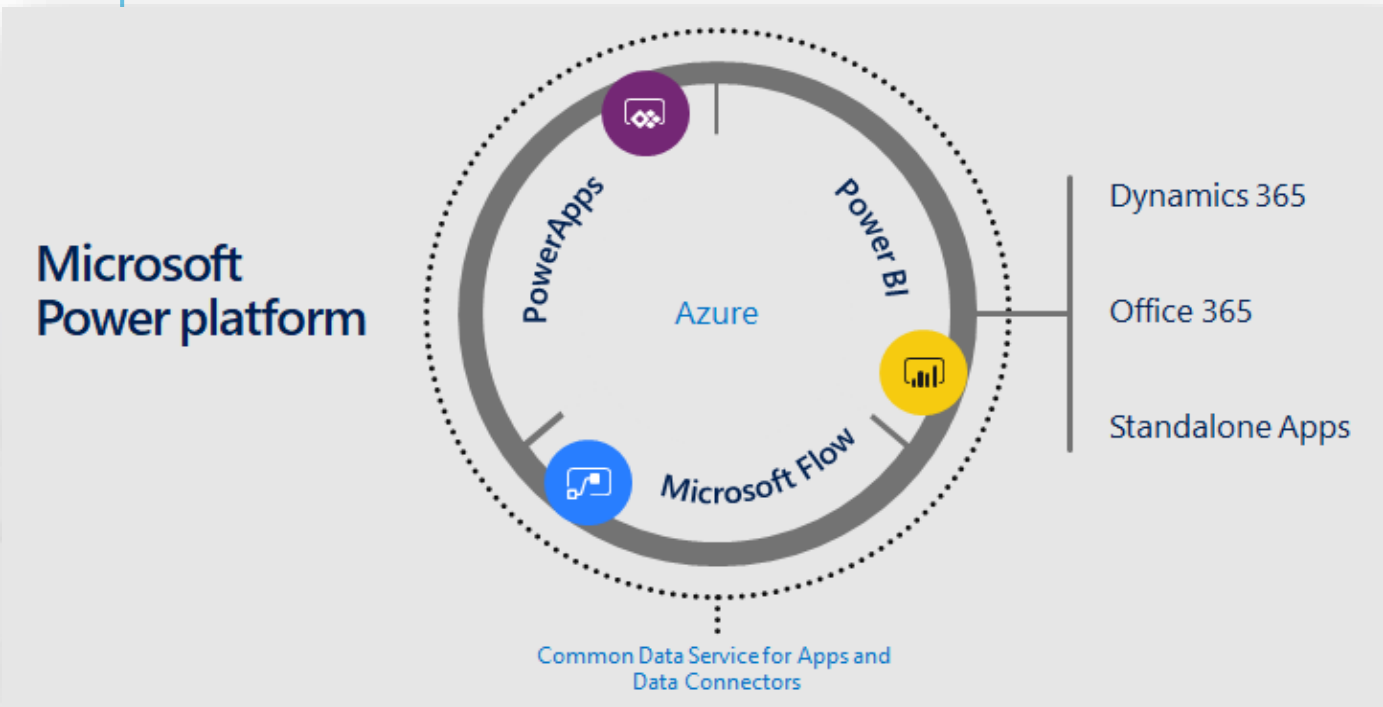

4-week implementation on how to use Powerapps and Power Automate , Power Bi, Power Virtual agents , custom connector ,Azure Logic Apps.

During this 4-week implementation, our experts will assist you to:

- focuses on Power Apps, leading participants through building their first Power App to read and write data in real time.
- Deploy on the production system
- Build your knowledge on a platform/service of your choosing
- how to use Office 365 and SharePoint with Power Apps, Power Automate, Power BI, and Dataverse?