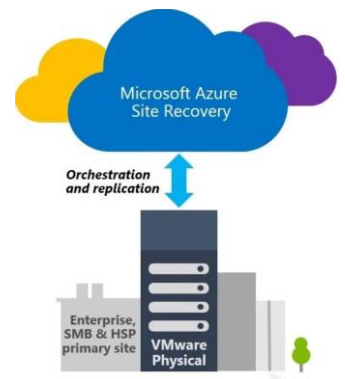

- ☐ Protect all of your major IT systems. Affordably.
- ☐ Unify data management, security, and protection
- ☐ Ensure apps work when you need them the most
- ☐ Perform tests any time for complete confidence

As an organization you need to adopt a business continuity and disaster recovery (BCDR) strategy that keeps your data safe, and your apps and workloads online, when planned and unplanned outages occur.

Azure Recovery Services contributes to your BCDR strategy:

Site Recovery service: Site Recovery helps ensure business continuity by keeping business apps and workloads running during outages. Site Recovery replicates workloads running on physical and virtual machines (VMs) from a primary site to a secondary location. When an outage occurs at your primary site, you fail over to secondary location, and access apps from there. After the primary location is running again, you can fail back to it.

Backup service: The Azure Backup service keeps your data safe and recoverable.

[LEARN MORE](#)

Global Brands

www.Gbrands.com

(+202) 2618 6800