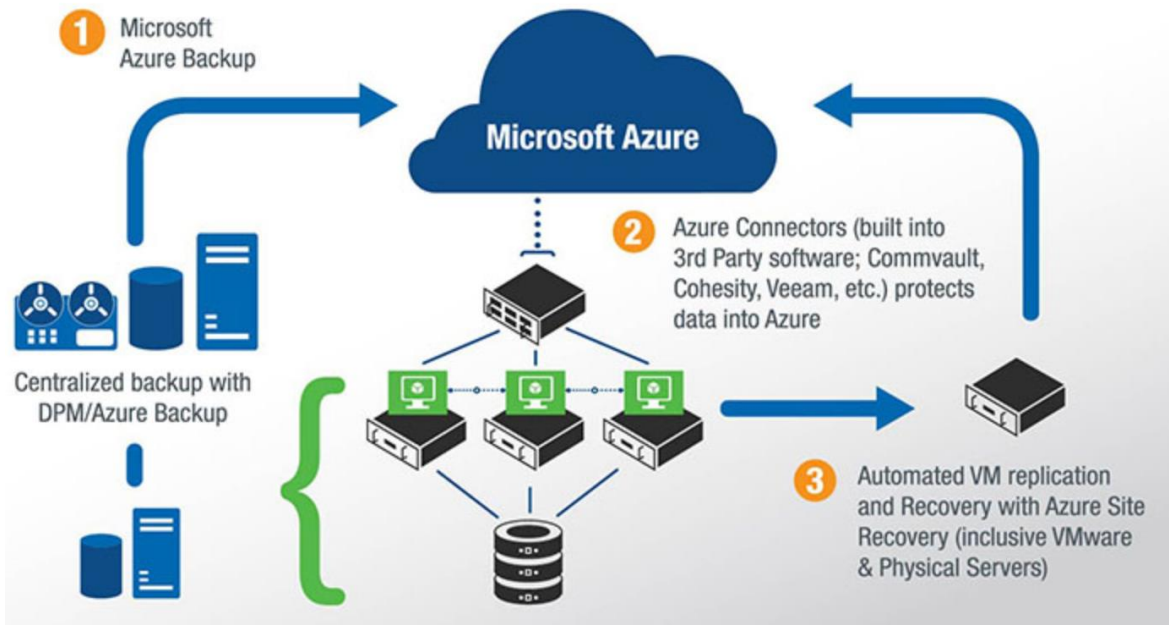

GB – Cloud DR & Backup Offer

[LEARN MORE](#)

Global Brands
www.Gbrands.com
(+202) 2618 6800

Disaster Recovery & Backup on Azure

Backup and business continuity continues to evolve. From just making copies of data on tape, backup now includes business continuity, restoring servers and applications to keep organizations performing. The Cloud is playing an increasingly more important part of the process. The role of the cloud can extend from just providing an effective alternative to sending tapes or other rotational media off-site for long-term retention to providing all the services of a secondary data center, at a fraction of the price. Unitrends offers three classes of products, Unitrends Recovery Series and Backup software virtual appliances, Unitrends Boomerang and Unitrends Office 365 that enterprises that can use in / with Azure to optimize backup and business continuity solutions.

- Protect all of your major IT systems. Affordably.
- Unify data management, security, and protection
- Ensure apps work when you need them the most
- Perform tests any time for complete confidence

As an organization you need to adopt a business continuity and disaster recovery (BCDR) strategy that keeps your data safe, and your apps and workloads online, when planned and unplanned outages occur.

Azure Recovery Services contributes to your BCDR strategy:

Site Recovery service: Site Recovery helps ensure business continuity by keeping business apps and workloads running during outages. Site Recovery replicates workloads running on physical and virtual machines (VMs) from a primary site to a secondary location. When an outage occurs at your primary site, you fail over to secondary location, and access apps from there. After the primary location is running again, you can fail back to it.