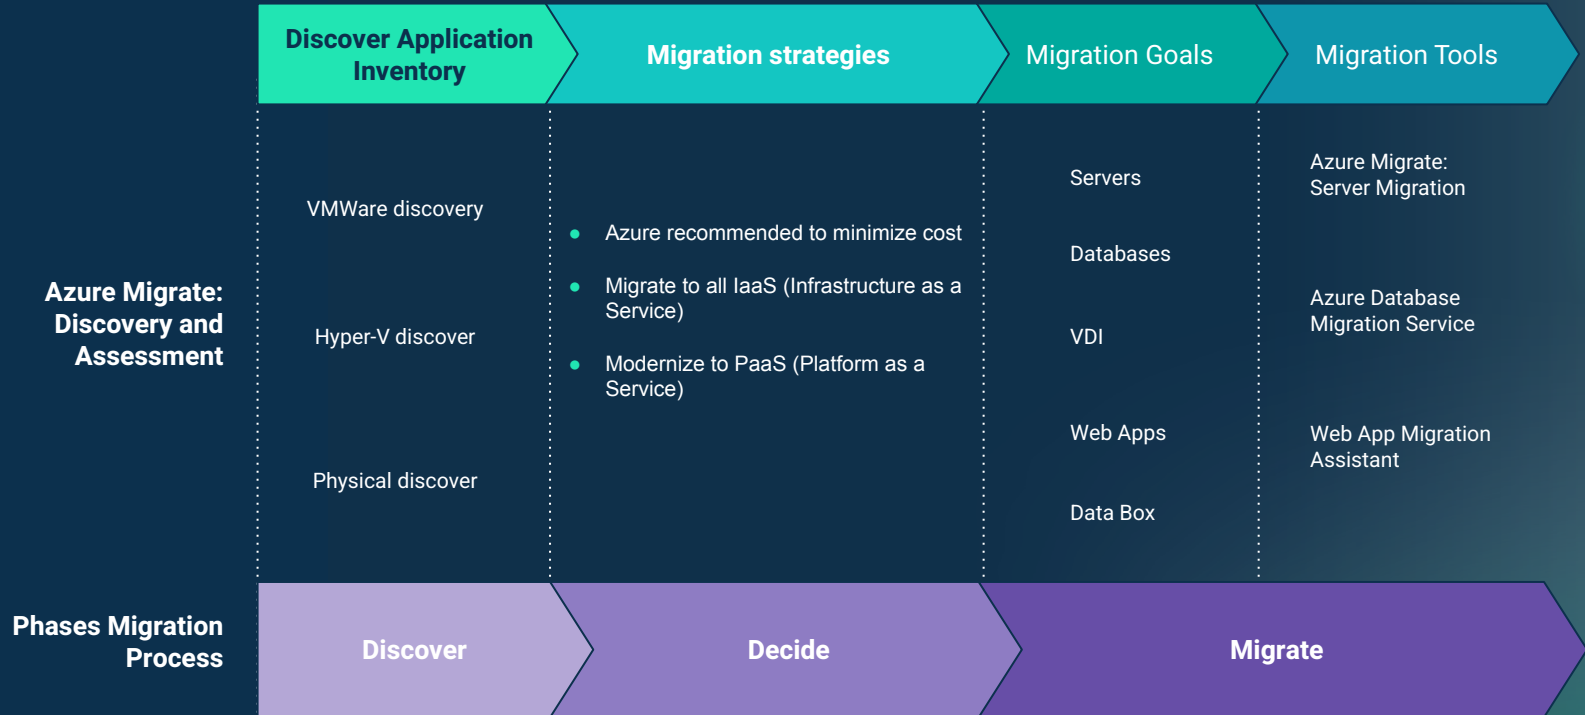

Infrastructure & Workload Modernization & Migration - Approach

Azure Migrate is the platform as entry point to help organizations discover, assess, size, and migrate private and public cloud workloads to Azure.