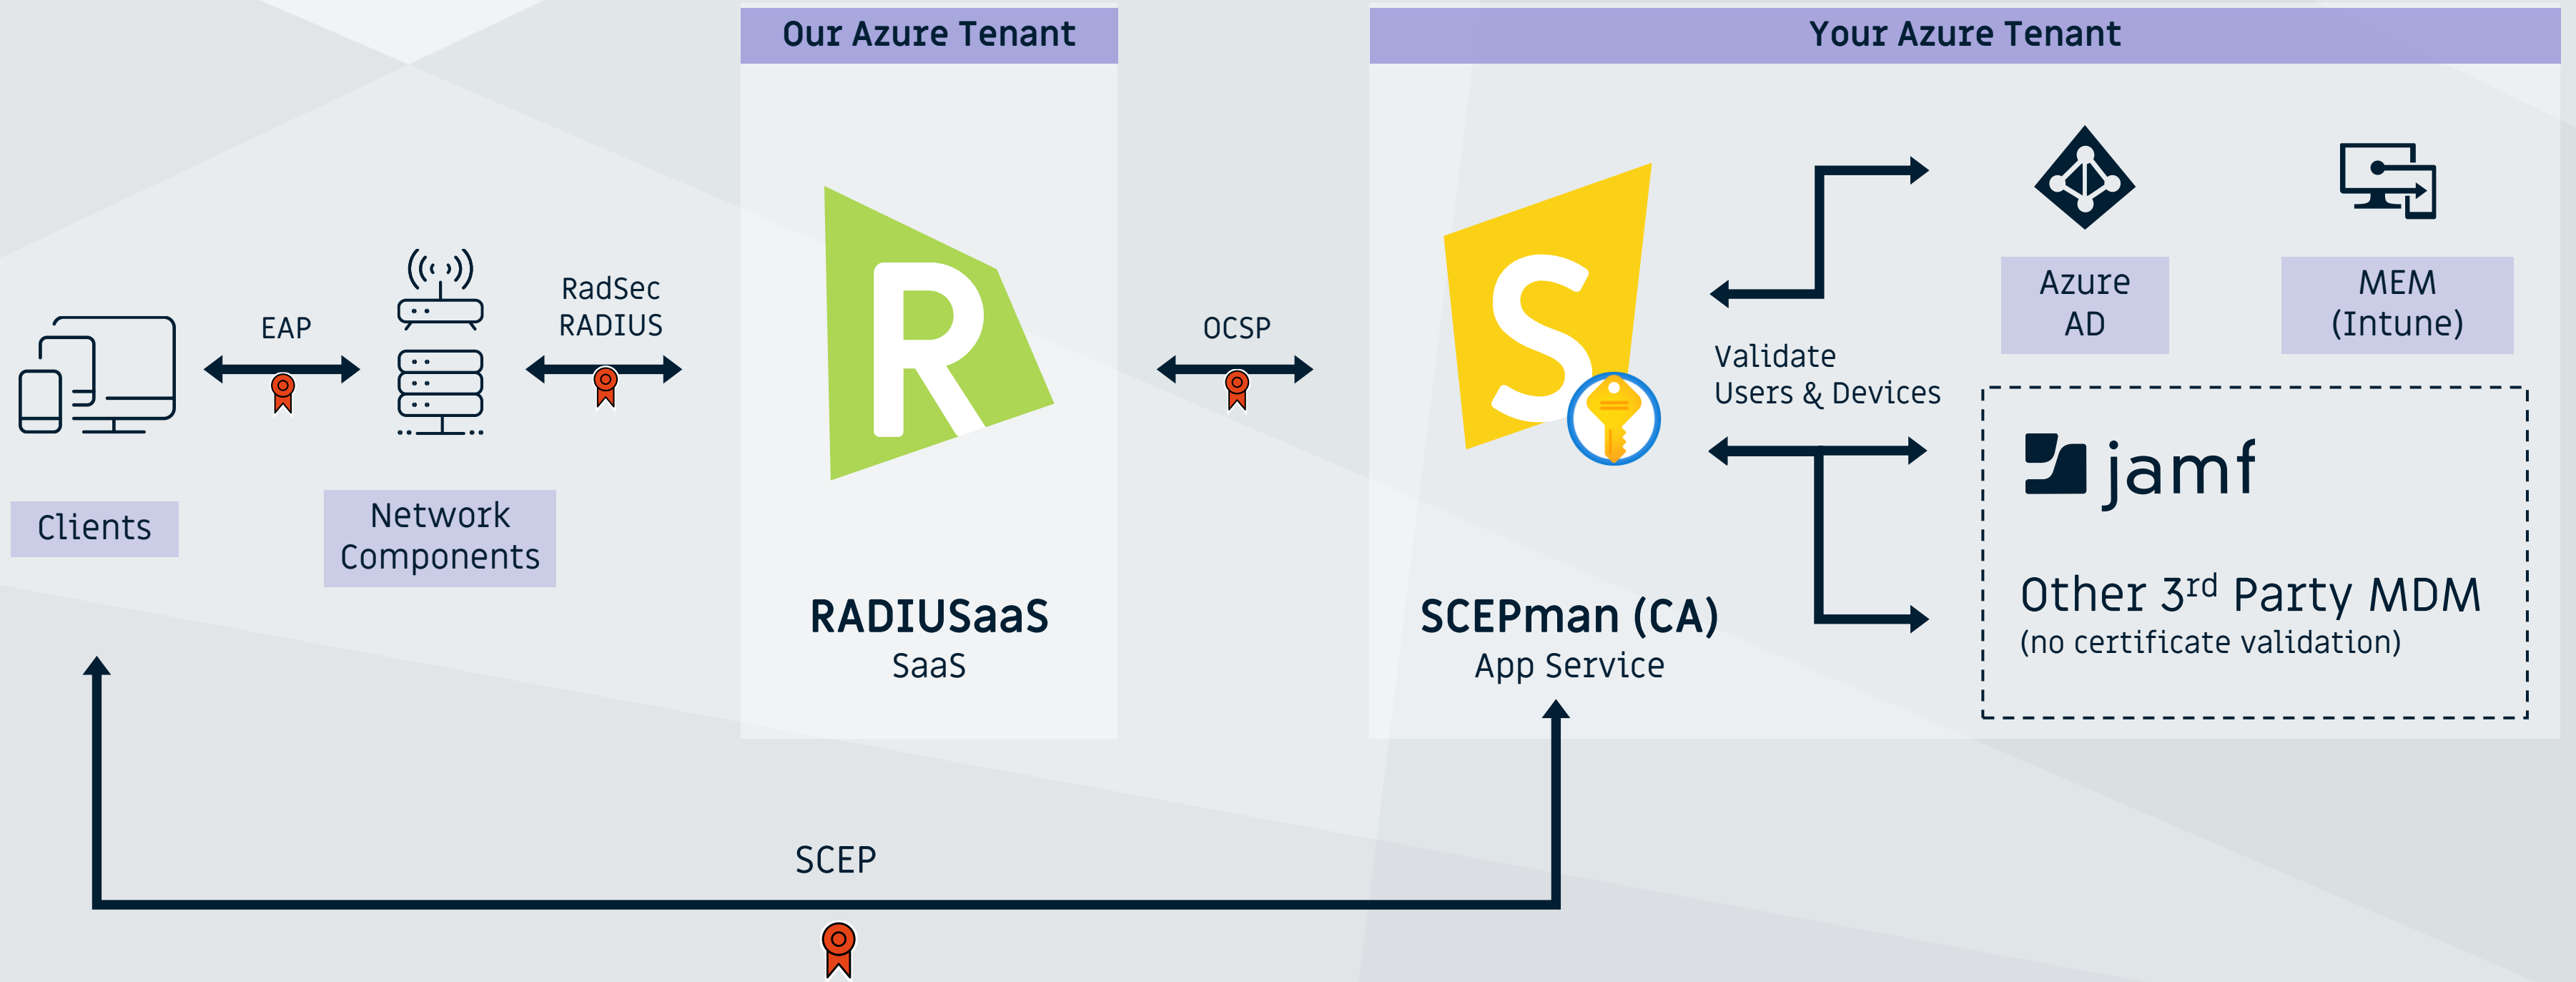

# Basic Idea of SCEPman und RADIUSaaS

## Design Goals:

- ✓ Seamless for users
- ✓ Easy for admins
- ✓ Secure
- ✓ Integration with Microsoft 365 & JAMF client management
- ✓ 100 % cloud solution built on Azure

SCEPman

RADIUSaaS

# Cloud-Based Network Authentication