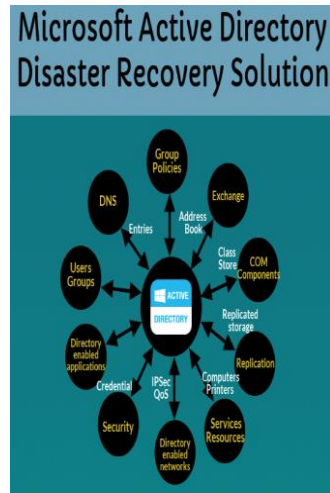

Windows Upgrades, Active Directory changes, SBS, DNS and DHCP, Group Policy's. Call Golden Five Consulting for your Windows Solution needs.

WINDOWS SOLUTION BUILDER PROFILE: Golden Five Consulting

Golden Five was created to provide exceptional service to clients in a cost affective manner. Our highly skilled team of Certified Technical Experts, Microsoft MVPs, Professionals, Experienced and Knowledgeable Staff, and dedicated Architects willing and ready to help you, our partner with your Microsoft needs.

Windows SBS comes with multiple applications together including SQL, Exchange, Active Directory, SharePoint, RDWeb, RDGW etc, all in one server. Organizations deployed Windows SBS, later decided to move to windows server. We have successfully migrated many customers from SBS to windows 2012 by separating applications to multiple servers.