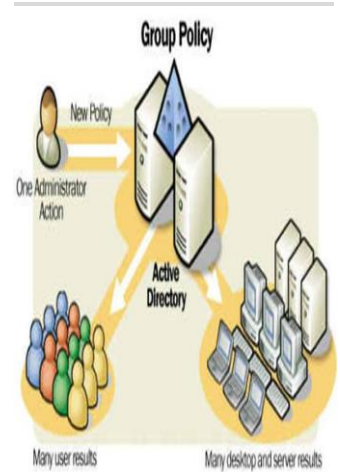

Active Directory Group Policy has too many configurations which are required for any organization to be managed smartly. Our expertise has reduced number of GPOs from 3000 to 150, by properly configuring preference features. Our expertise and knowledge has allowed us to make the login process quicker

WHAT OUR CUSTOMERS ARE SAYING

"Golden Five ROCKS. Their experience and knowledge were impressive and it saved us a lot of time. They were very methodical, they have their own exhaustive check-list of everything you need to know about before making a change. They saved our butts! They are very professional and very personable, we truly trust them unequivocally. We strongly recommend Golden Five Consulting.

LEARN MORE

We target 100% satisfaction., every customer is equally important for us, please call or email us for more information on how we can help you achieve your goals. Email: info@GoldenFive.net Phone: +1.855.633.9492