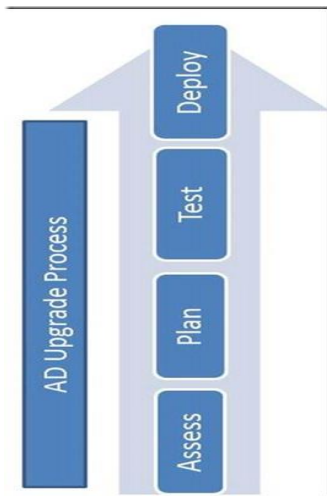

Windows Upgrades, Active Directory changes, SBS, DNS and DHCP, Group Policy's. Call Golden Five Consulting for your Windows Solution needs.

WINDOWS SOLUTION BUILDER PROFILE: Golden Five Consulting

Golden Five was created to provide exceptional service to clients in a cost affective manner. Our highly skilled team of Certified Technical Experts, Microsoft MVPs, Professionals, Experienced and Knowledgeable Staff, and dedicated Architects willing and ready to help you, our partner with your Microsoft needs.

WHAT WE OFFER

Experts in Windows Active Directory migrations. Active Directory is a backbone of any organization & a single wrong move can stop all operations. Experienced on multiple migrations, inter & intra forest migrations to windows 2012 or 2016 Active Directory for all servers, users, computers and other AD objects. ADMT and MIM are the great tools for these migrations