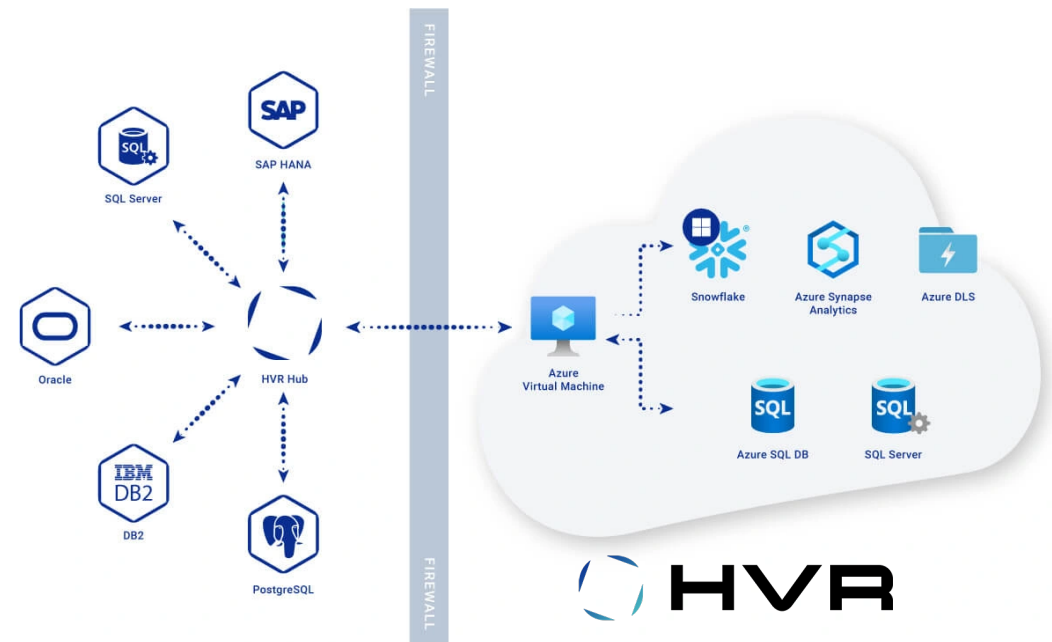

Goldenore
REAL - TIME DATA

real-time data ARCHITECTS

Goldenore profile

- 8+ years on the market
- Team of 35+ people
- High specialization:
 - Real-Time Data Replication (HVR)
 - Azure Data
 - Azure SQL
 - Azure PostgreSQL
 - Oracle on Azure
 - Data migrations
- Polish and international clients from the banking, insurance, retail, utilities, Logistics, gaz&oil sectors

Real-Time Data Replication

Goldenore provides solutions and services that allow:

- Real-Time Data analysis on Azure
- Automatic creation of anonymous test environments on Azure
- Real-Time Data distribution onpremise – Azure
- DRC on Azure