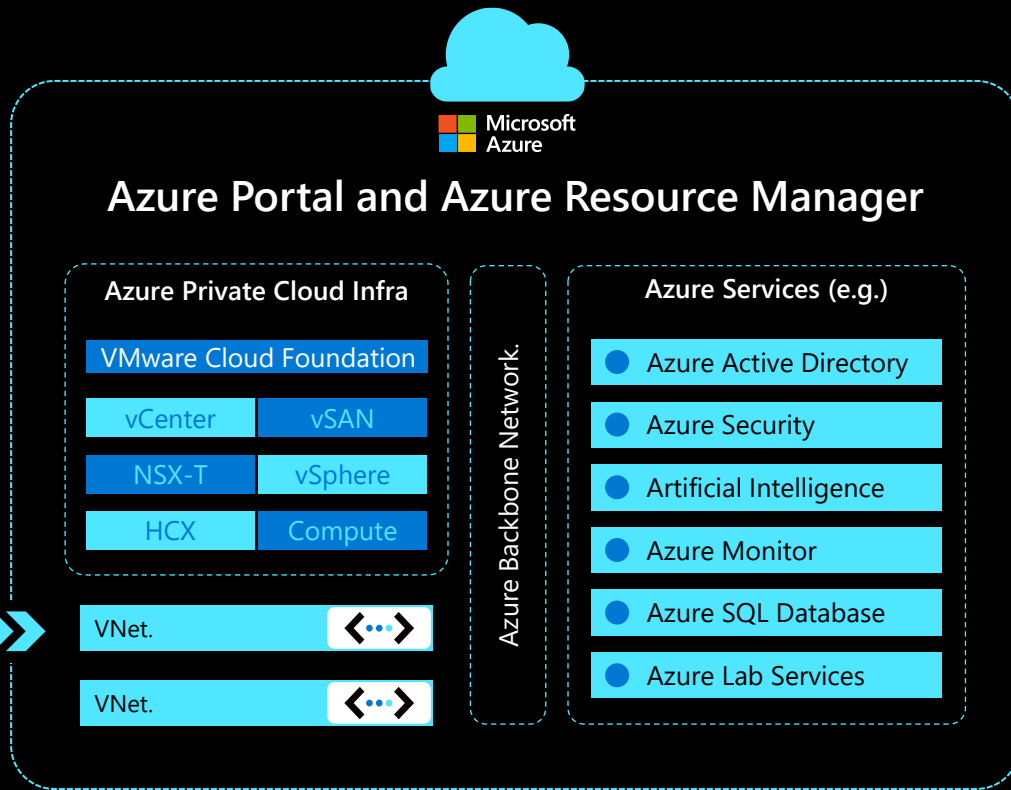

Disaster recovery and
business continuity

Speed and simplification of
migration/hybrid cloud

Datacenter expansion,
reduction, or retirement

Application modernization,
development and testing

Running VMware natively on Azure

VMware Technology Stack

Azure Portal and Azure Resource Manager

ExpressRoute

Azure VMware Solution Features

Familiar VMware technology

- Native vSphere support
- Fully featured networking stack
- vSphere management, vSAN, and NSX-T
- HCX Enterprise now available to support migration

Integration with Azure

- Management and governance
- Security
- Low-latency connectivity to Azure
- Leverage Azure ecosystem
- Single point of support
- DevOps toolchain

High performance cloud infra

- Optimized elastic infrastructure
- Automated self-service provisioning
- Dedicated, isolated, bare metal infrastructure
- Redundancy and placement control
- Security and encryption