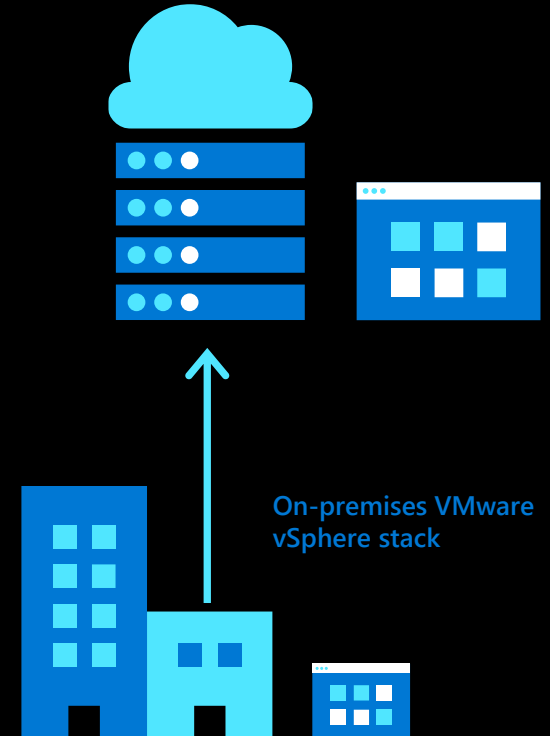

What is Azure VMware Solution?

It is a comprehensive VMware environment on dedicated Azure infrastructure. Built by Microsoft and VMware.

It runs your VMware workloads natively on Azure, supported and operated by Microsoft.

It allows you to manage, and secure applications across VMware environments and Microsoft Azure with a consistent operating framework.