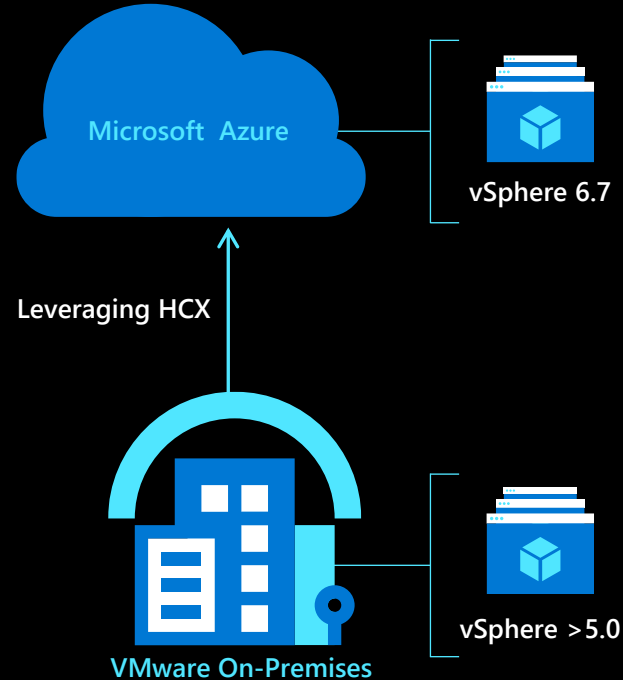

Integration with Azure

- Management and governance
- Security
- Low-latency connectivity to Azure
- Leverage Azure ecosystem
- Single point of support
- DevOps toolchain

High performance cloud infra

- Optimized elastic infrastructure
- Automated self-service provisioning
- Dedicated, isolated, bare metal infrastructure
- Redundancy and placement control
- Security and encryption

← HCX →

Using VMware HCX for Migration to Azure VMware Solution

- Large scale **bulk migration** using HCX
- Replication Assisted vMotion
- Any **vSphere to vSphere** migration
- **vSphere version upgrade**: vSphere 5.0+ to any current vSphere version
- **HCX for site pairing** and DR
- **Parallel VM migration** threads
- **No change in IP**, no NAT
- **Secure proxy** for vMotion and replication traffic