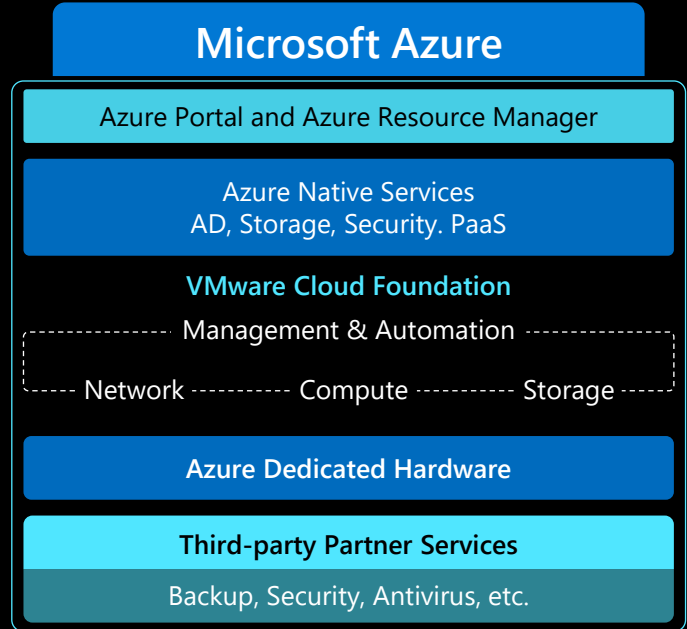

Integration with Azure

- Management and governance
- Security
- Low-latency connectivity to Azure
- Leverage Azure ecosystem
- Single point of support
- DevOps toolchain

High performance cloud infra

- Optimized elastic infrastructure
- Automated self-service provisioning
- Dedicated, isolated, bare metal infrastructure
- Redundancy and placement control
- Security and encryption

← HCX →

Using VMware HCX for Migration to Azure VMware Solution

- Large scale **bulk migration** using HCX
- Replication Assisted vMotion
- Any **vSphere to vSphere** migration
- **vSphere version upgrade**: vSphere 5.0+ to any current vSphere version
- **HCX for site pairing** and DR
- **Parallel VM migration** threads
- **No change in IP**, no NAT
- **Secure proxy** for vMotion and replication traffic