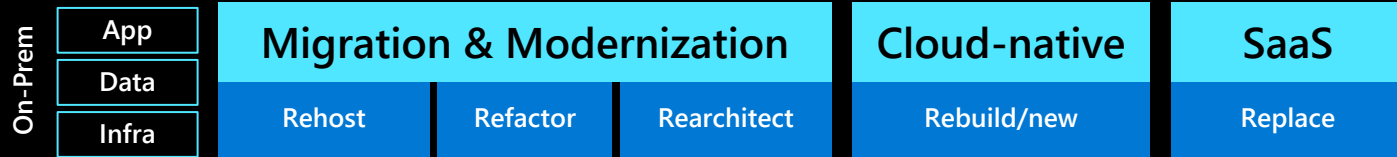

Purpose-built Azure for
platform continuity

Modern
Apps

Dynamic and
Scalable

Business Critical

Backup &
Disaster
Recovery

Management
& Operations

Security & Identity

Skytap
for IBM Power

Customer Transformation Journey:

Operational Efficiency

IT-oriented migration triggers
(driven by timelines)

Rehost ('lift-shift')

(use reliable Azure infrastructure, save \$\$ with hybrid /EOS offers & rightsizing, stay secure/compliant)