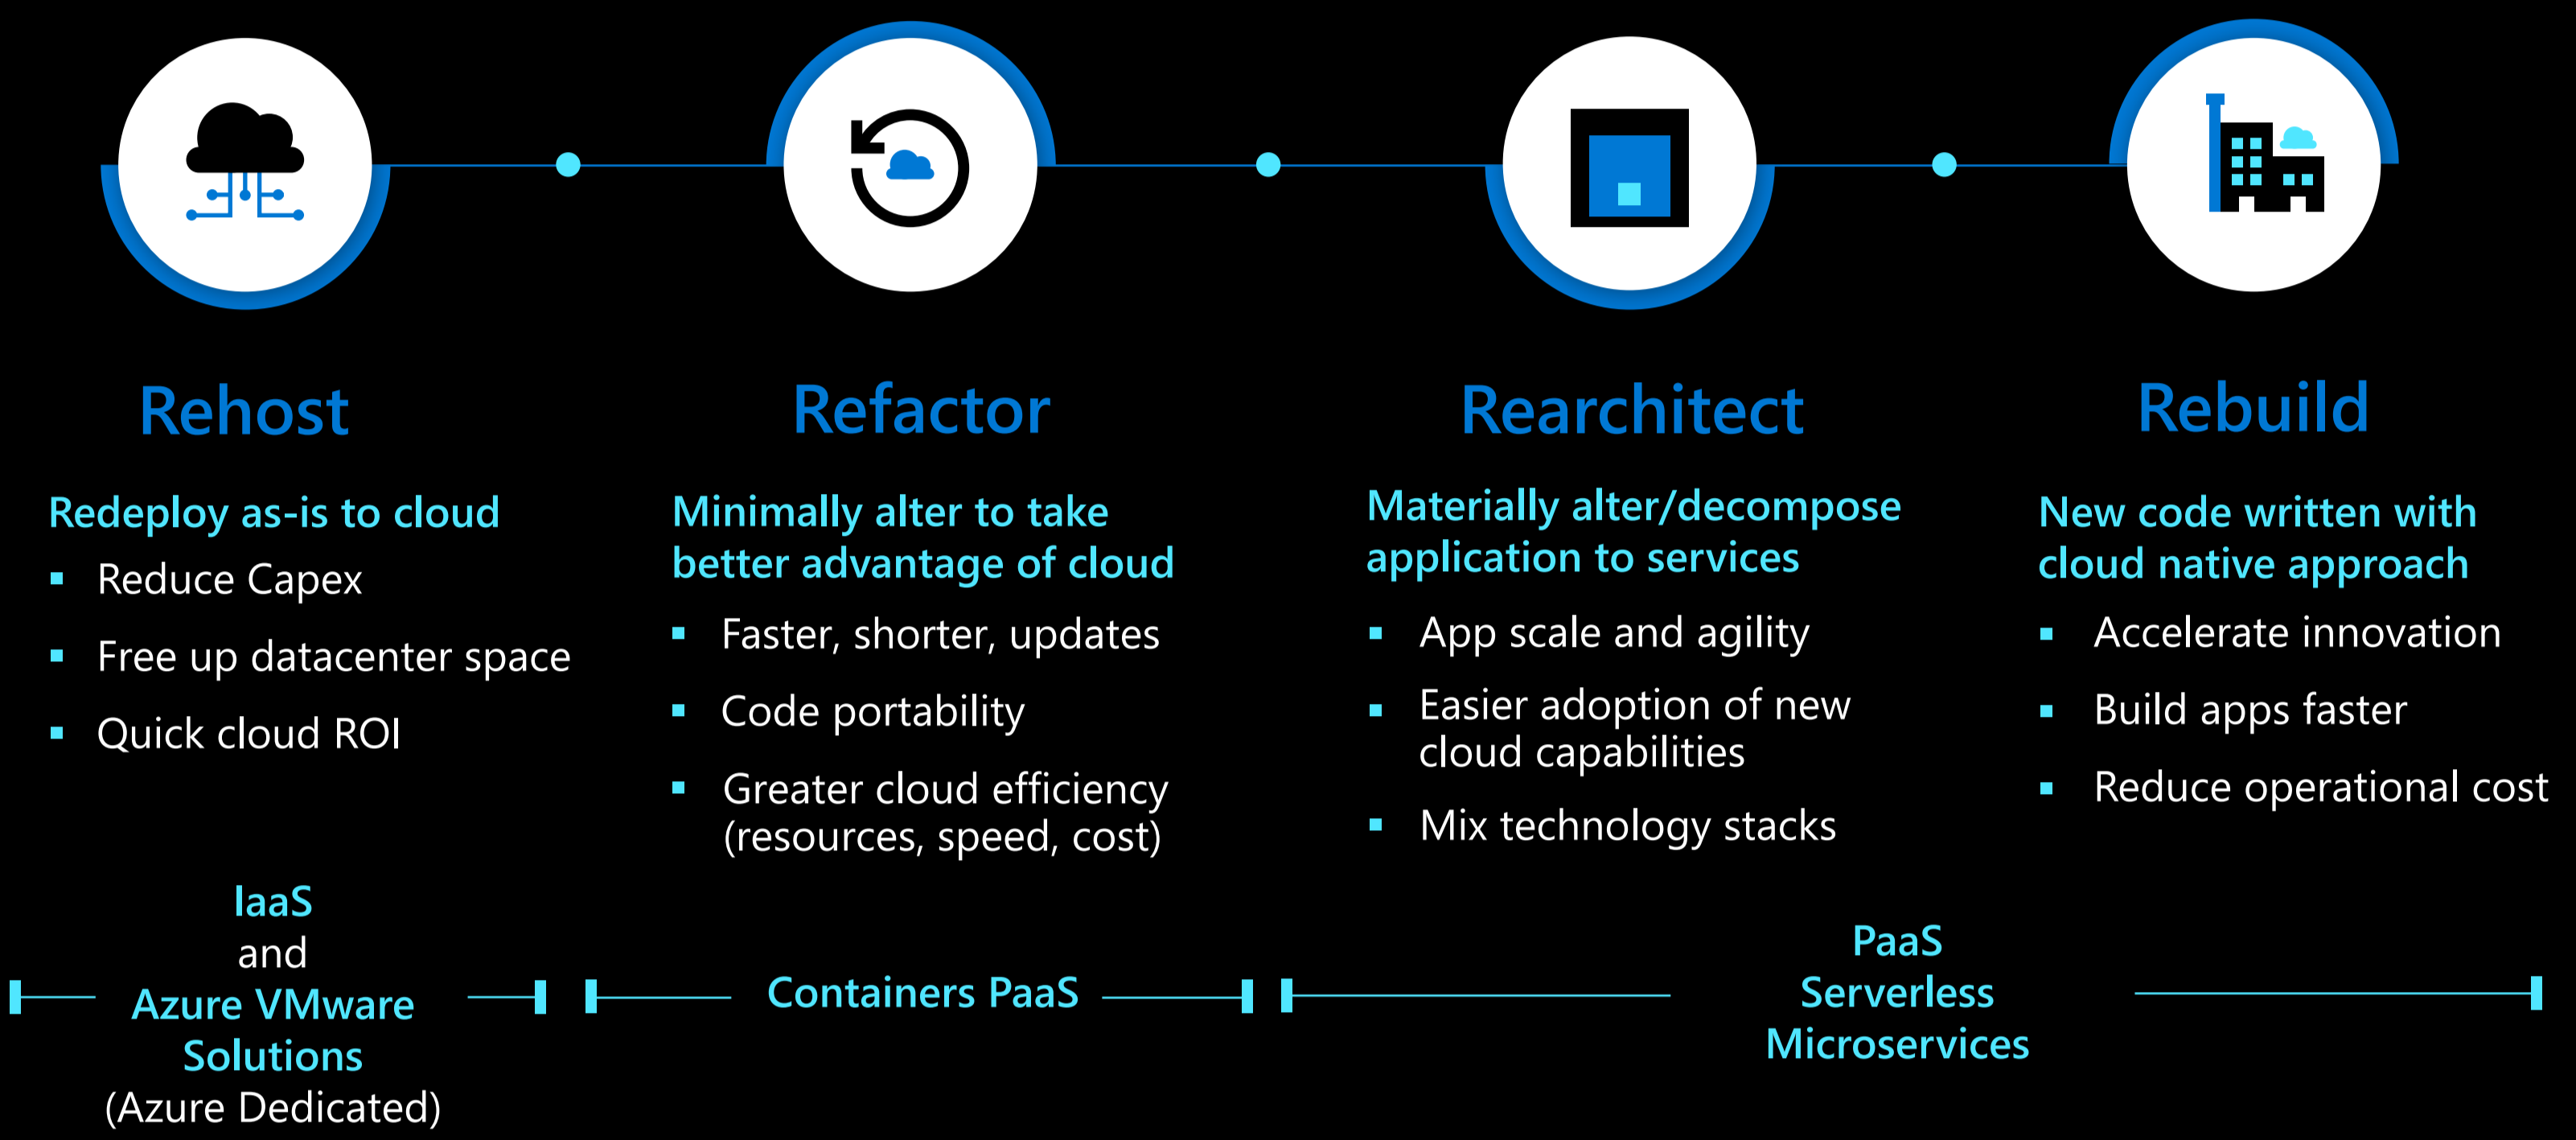

# What is Azure VMware Solution?

- It is a comprehensive VMware environment on dedicated Azure infrastructure. Built by Microsoft and VMware.
- It runs your VMware workloads natively on Azure, supported and operated by Microsoft.
- It allows you to manage, and secure applications across VMware environments and Microsoft Azure with a consistent operating framework.

## Cloud Migration Strategies:

Leveraging a TOGETHER strategy

## Migrate and Extend VMware workloads to the cloud