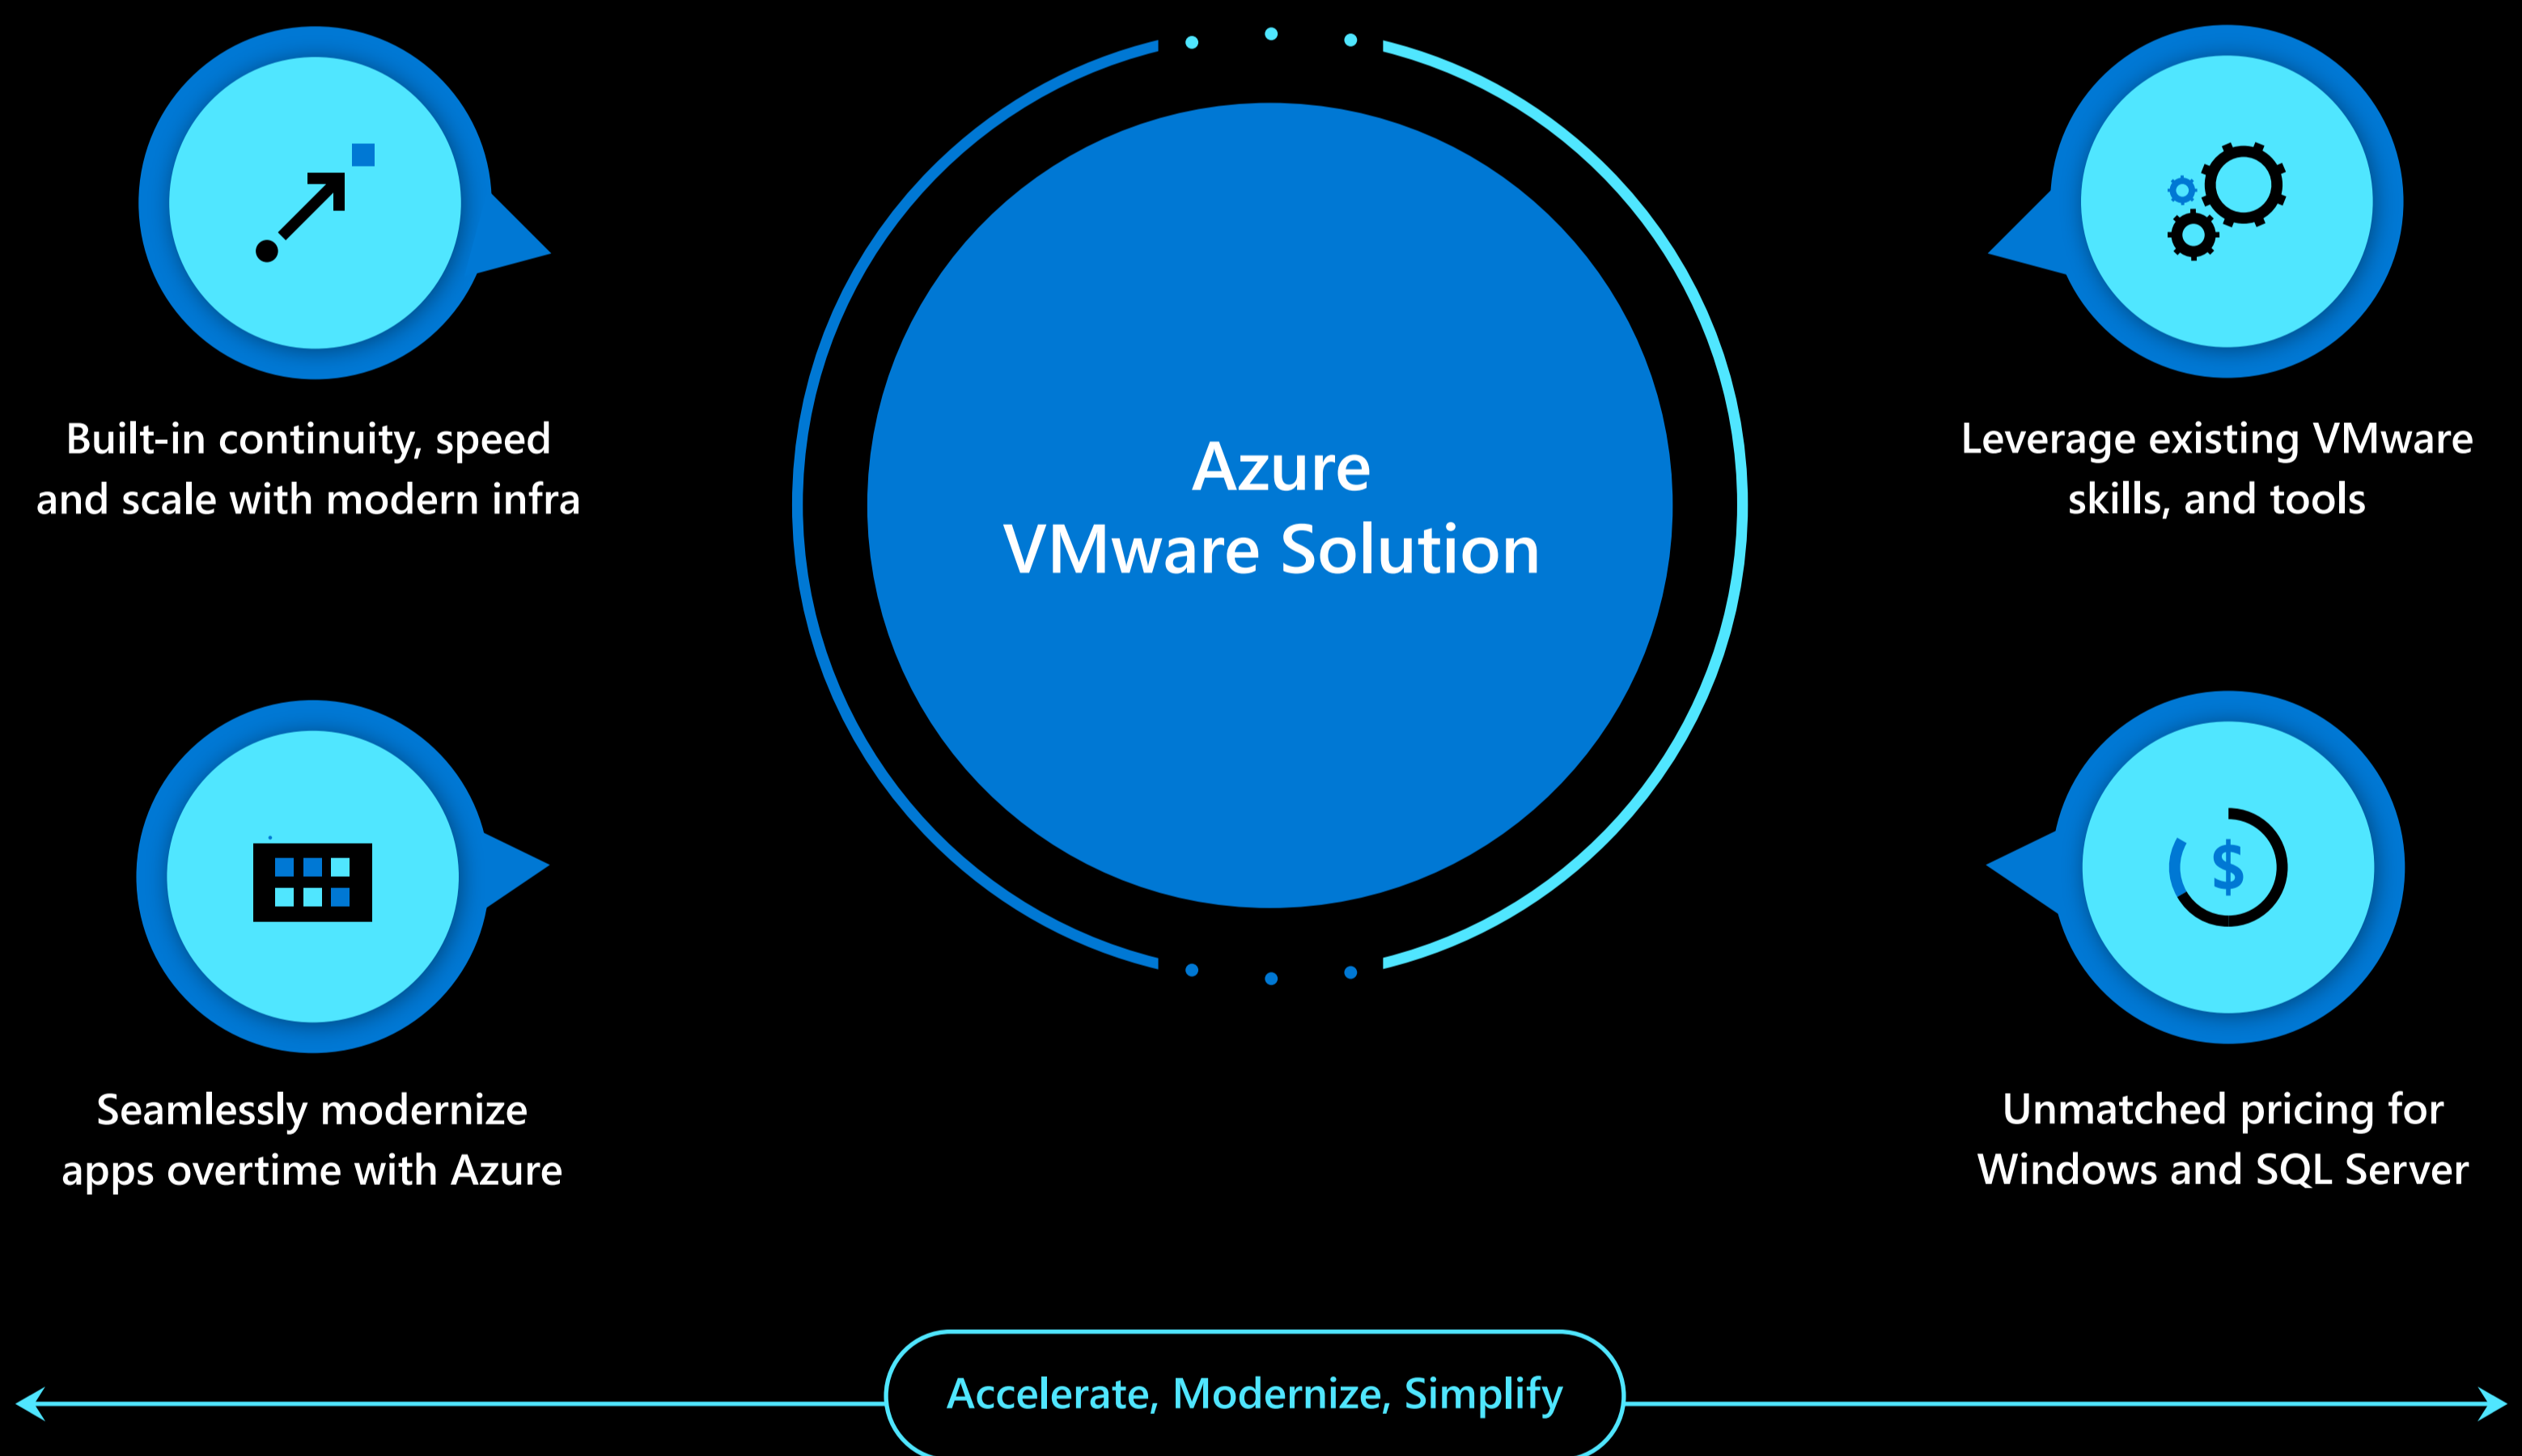

Migrate and Extend VMware workloads to the cloud