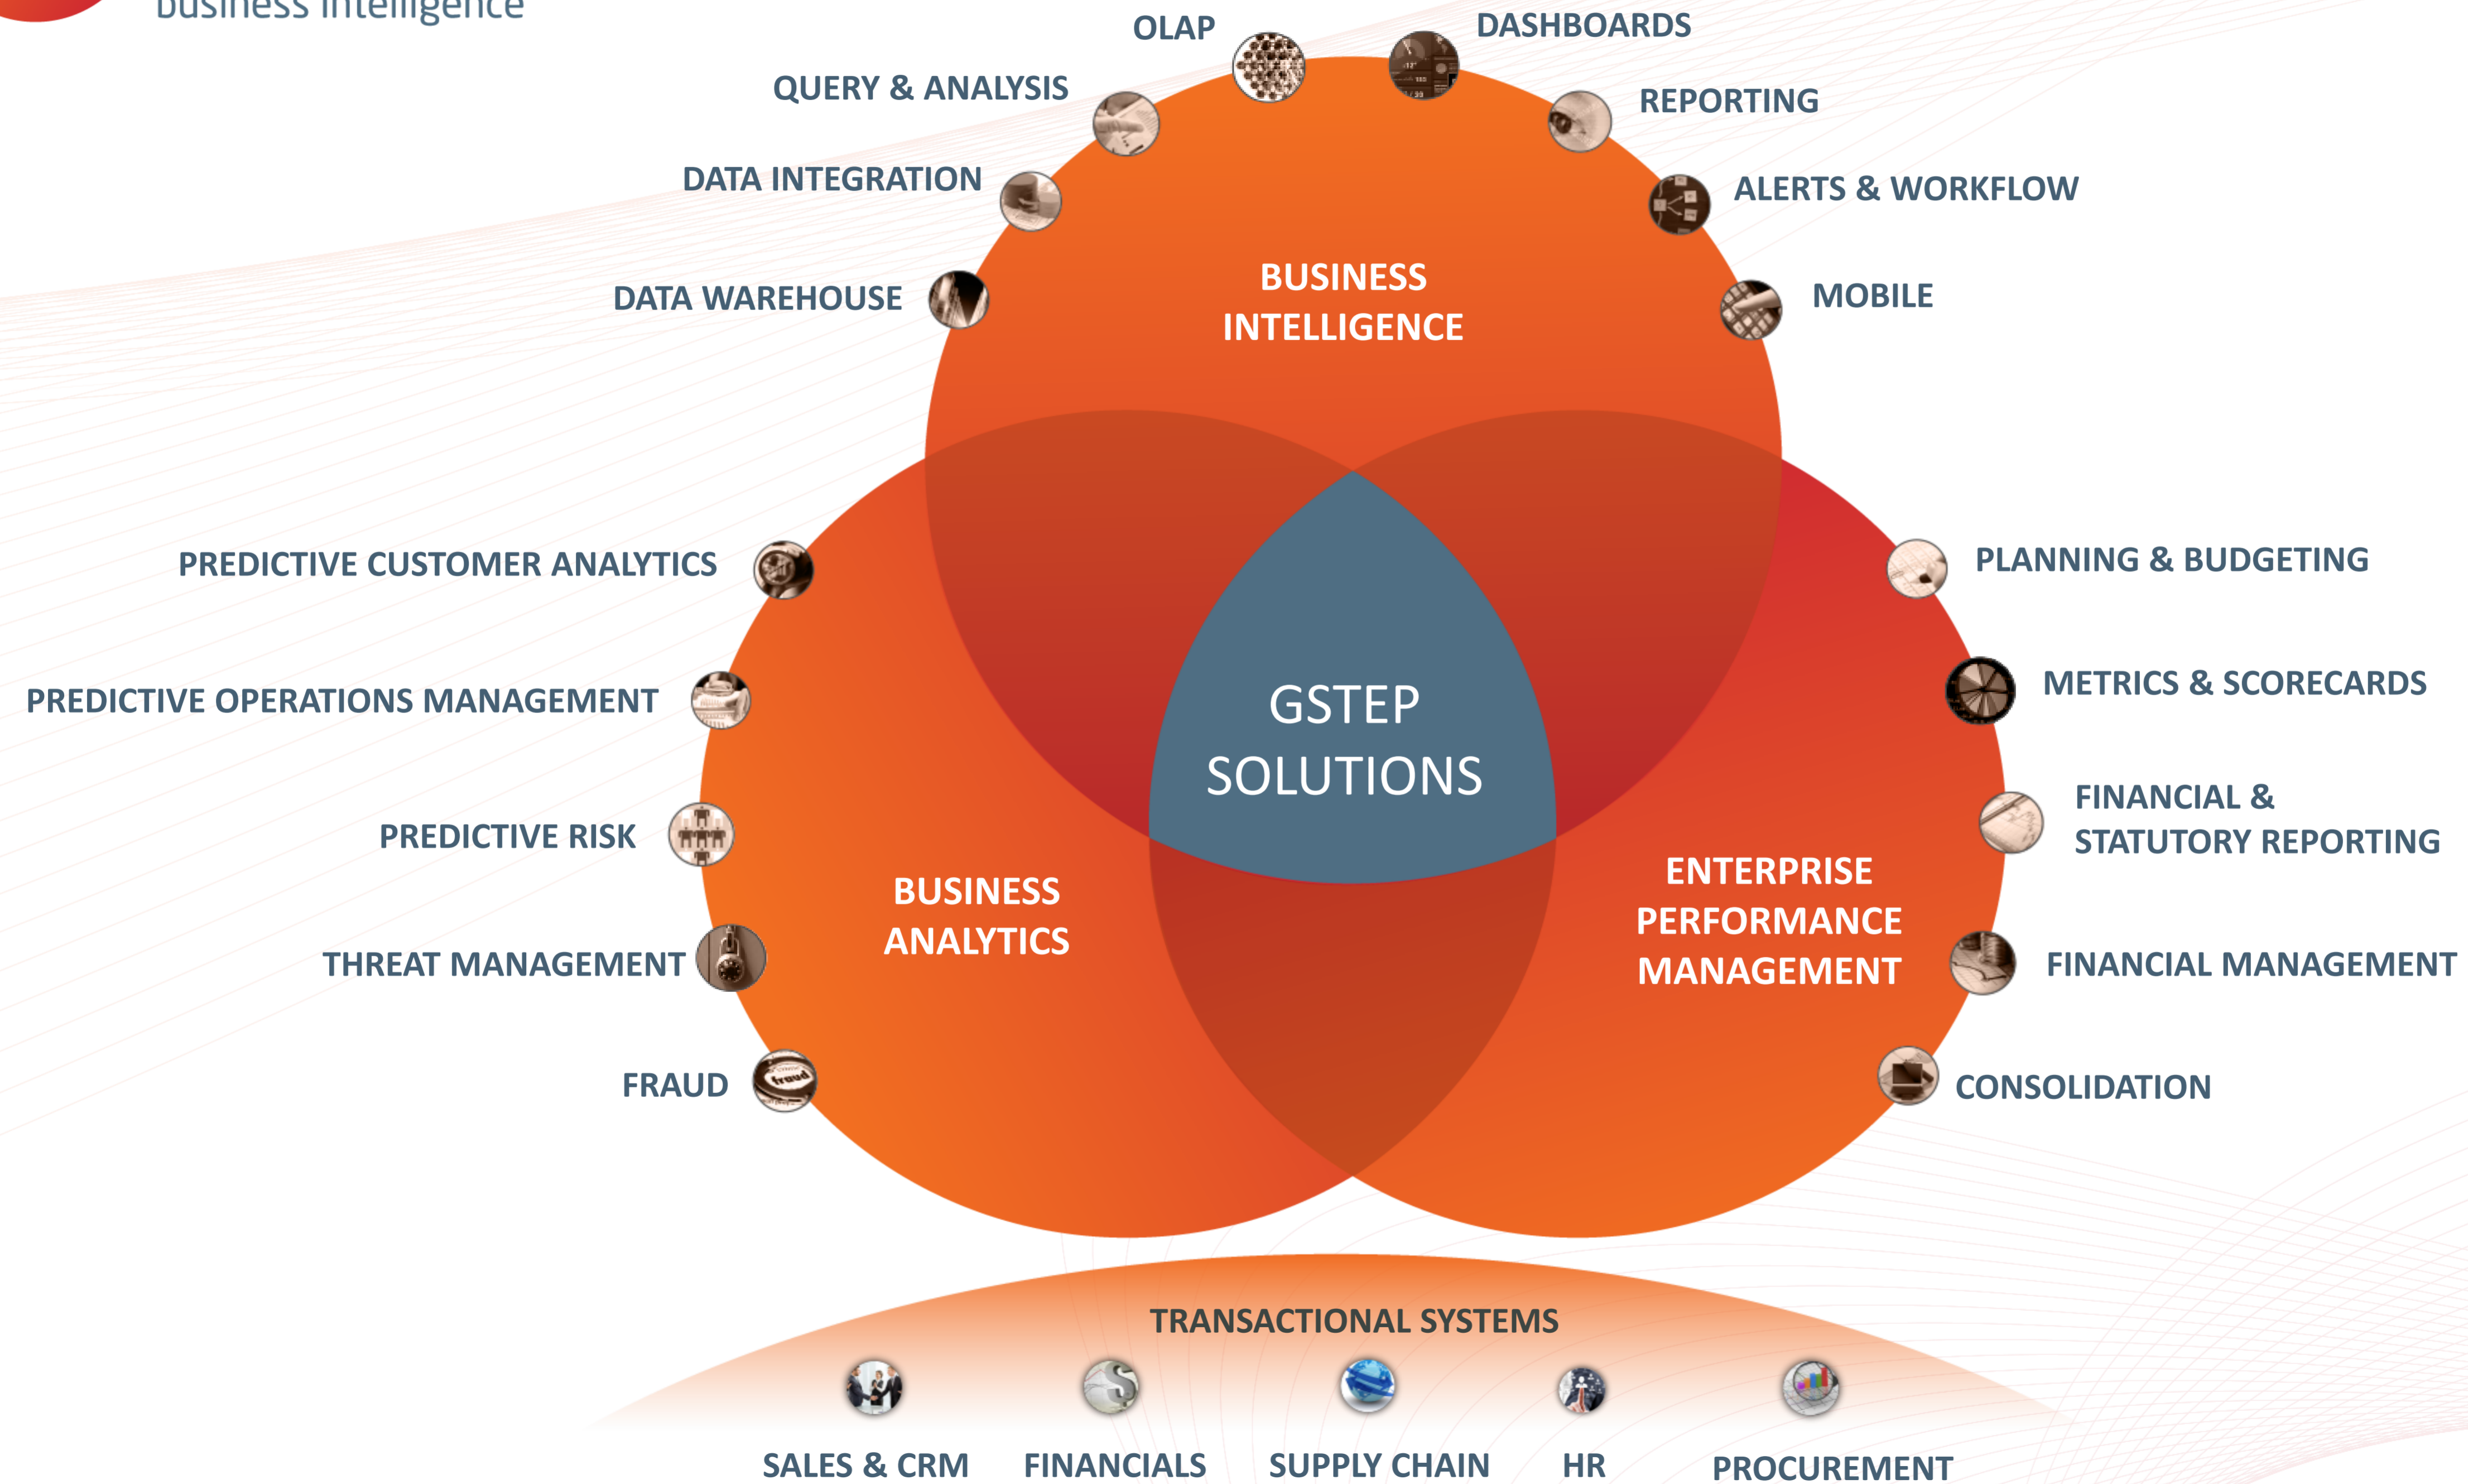

Developing projects to help companies overcome their business challenges, whether to address the needs of their customers or to improve and measure performance or optimize processes.

Generate lasting, trustworthy, beneficial relationships, always focused on the main goal: to create value.

As the leading expert company we offer our current and future customers extensive experience in their business area, speeding up implementation while reducing risks.

RELIANCE

COMPETENCY

COMMITMENT

We are a team of excellence, motivated, always available, with several specialists in BI, EPM and BA, and we are committed in permanently update our teams on the latest trends and technologies in the market.

We aim to be the reliable partner to all our customers, and our goal is to keep on maximizing their performance, while still being a reference.

Partnerships

Gold
Microsoft
Partner

www.gstep.pt

GSTEP PORTUGAL