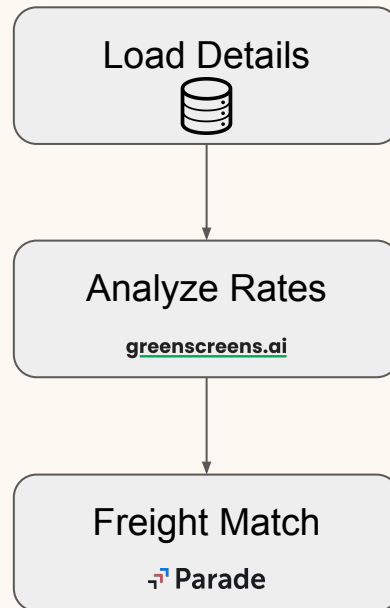

HOW IT WORKS

Actions: Seamless interactions with third-party logistics software through the execution of custom API endpoints, enhanced by pre-defined connectors with leading freight logistics providers.

Track Load

Post Loadboard

Validate Carrier

Analyze Rates

Load Details

Freight Match

Workflows: Orchestrated series of “Actions”, customizable through optional parameters and conditional logic, designed to automate multifaceted logistics processes.

User Command:

Match Load 12345 to my best carriers and send them the load info

OR

Here's a CSV of loads. Identify the best rates for each load using greenscreens.