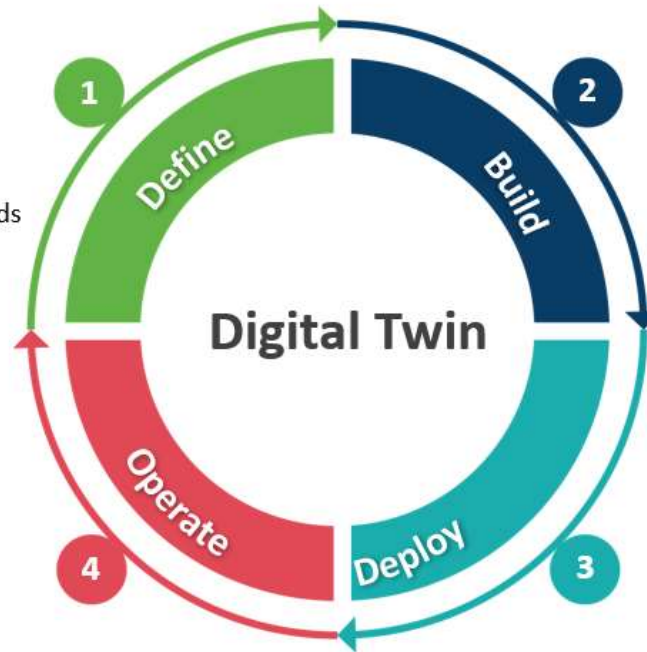

HCL Industrial Digital Twin Offerings

Consulting

- Study current Products/Assets/Processes
- Digital Twin Platform Selection
- Define Digital Twin & domain hierarchy
- Digital Twin Architecture & roadmap
- Analyze Real-Time Data & Virtual Sensor needs
- Blueprint of Digital Twin implementation

Run and Support

- Add / retire products, devices, templates
- Onboarding new users / geographies
- Update business rules
- Maintain applications / translations, enterprise systems integration
- Backend support for report generation

Develop the Digital Twin

- Develop DT Model mirroring the real-asset
- Digital Twin Apps & IoT dashboard creation
- Simulation/Behavior Models, ML Models
- Scene Creation for 3D Visualization
- Device Templates , Alerts, Notifications
- Integrations with PLM, ERP, Asset Management System