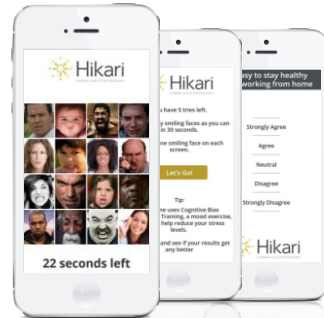

Customised Business Applications