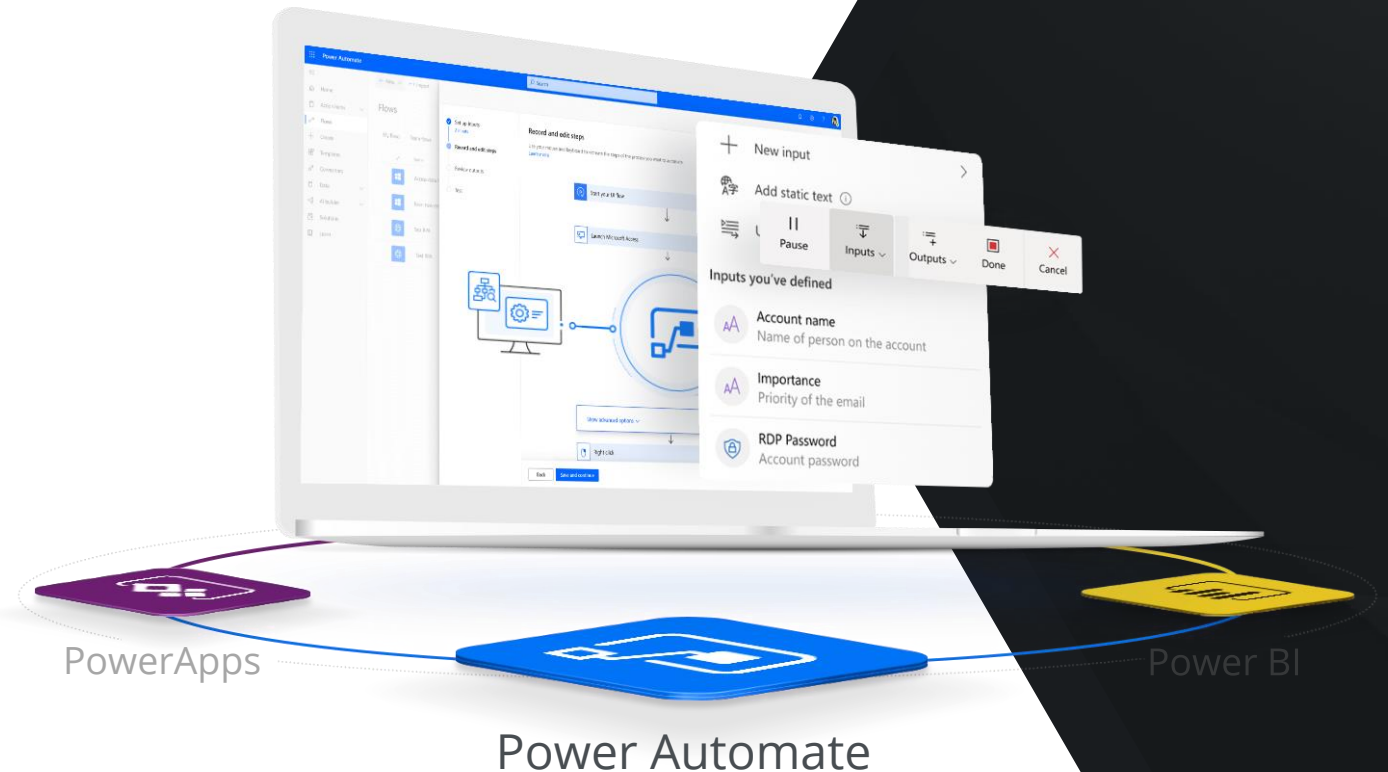

Automate Business Processes

Power Automate – Create Automated Workflows between Applications and Services

- ➔ **Automate Repetitive Business Processes** such as communication, data collections, and decision approvals.
- ➔ **Low Code Solutions** that leverage next-gen technology, such as Artificial Intelligence and Robotic Process Automation, to take your operations and processes to the next level.
- ➔ **Technology that allows** for the creation of enterprise-grade process automation.
- ➔ **Minimise Costs,** Boost Productivity and increase efficiency
- ➔ **Streamline processes** and transform current, time-consuming workflows into automated workflows