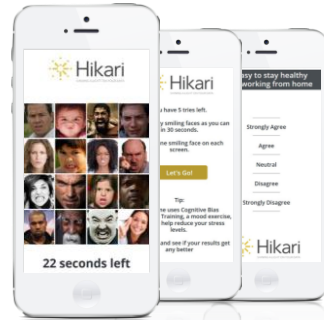

Customised Business Applications