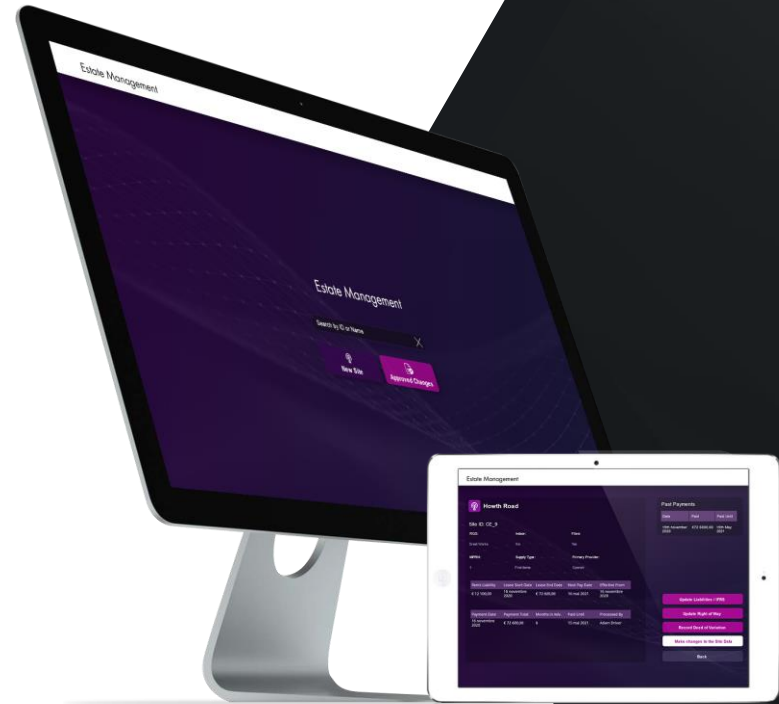

Customised Business Applications