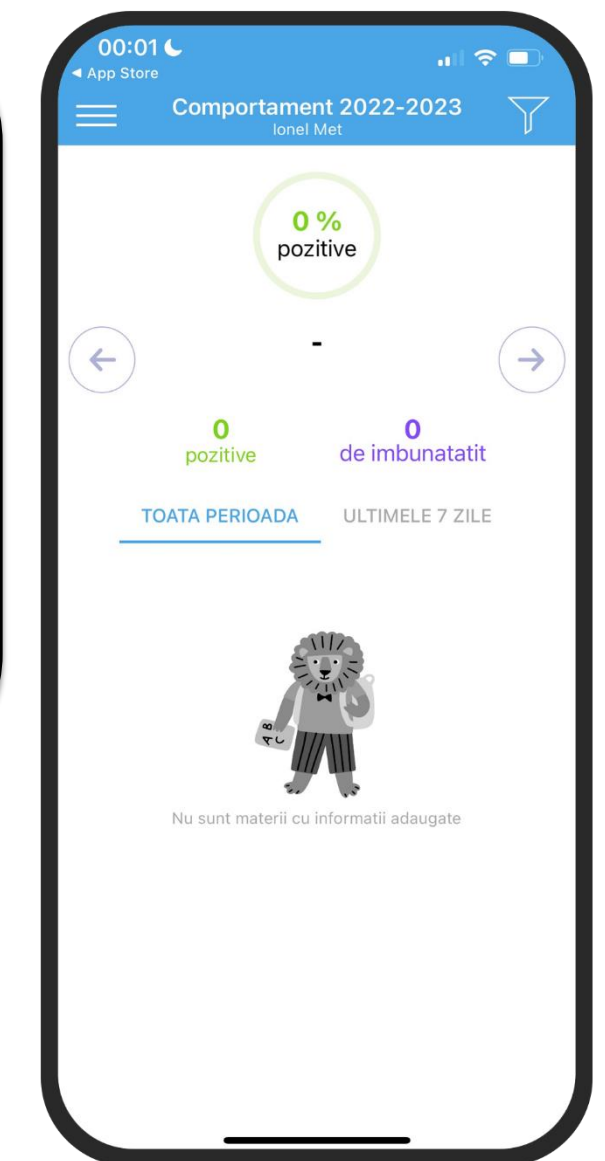

Creativ

**Nou!** [Vezi istoric](#)

Access the user manual for teachers [here](#)

# Parents

They can use the web platform + phone/tablet application

They get notifications daily  
Email + SMS

They see statistics about the child's development. Have access to received assignments and the child's solutions

Access on every device  
PC/Laptop + phone/tablet

Ioana – grades: Chemistry 8, Romanian literature 10.  
Absences: English /20.10, Math / 21.10

They are informed in real time.  
Communicate directly with teachers