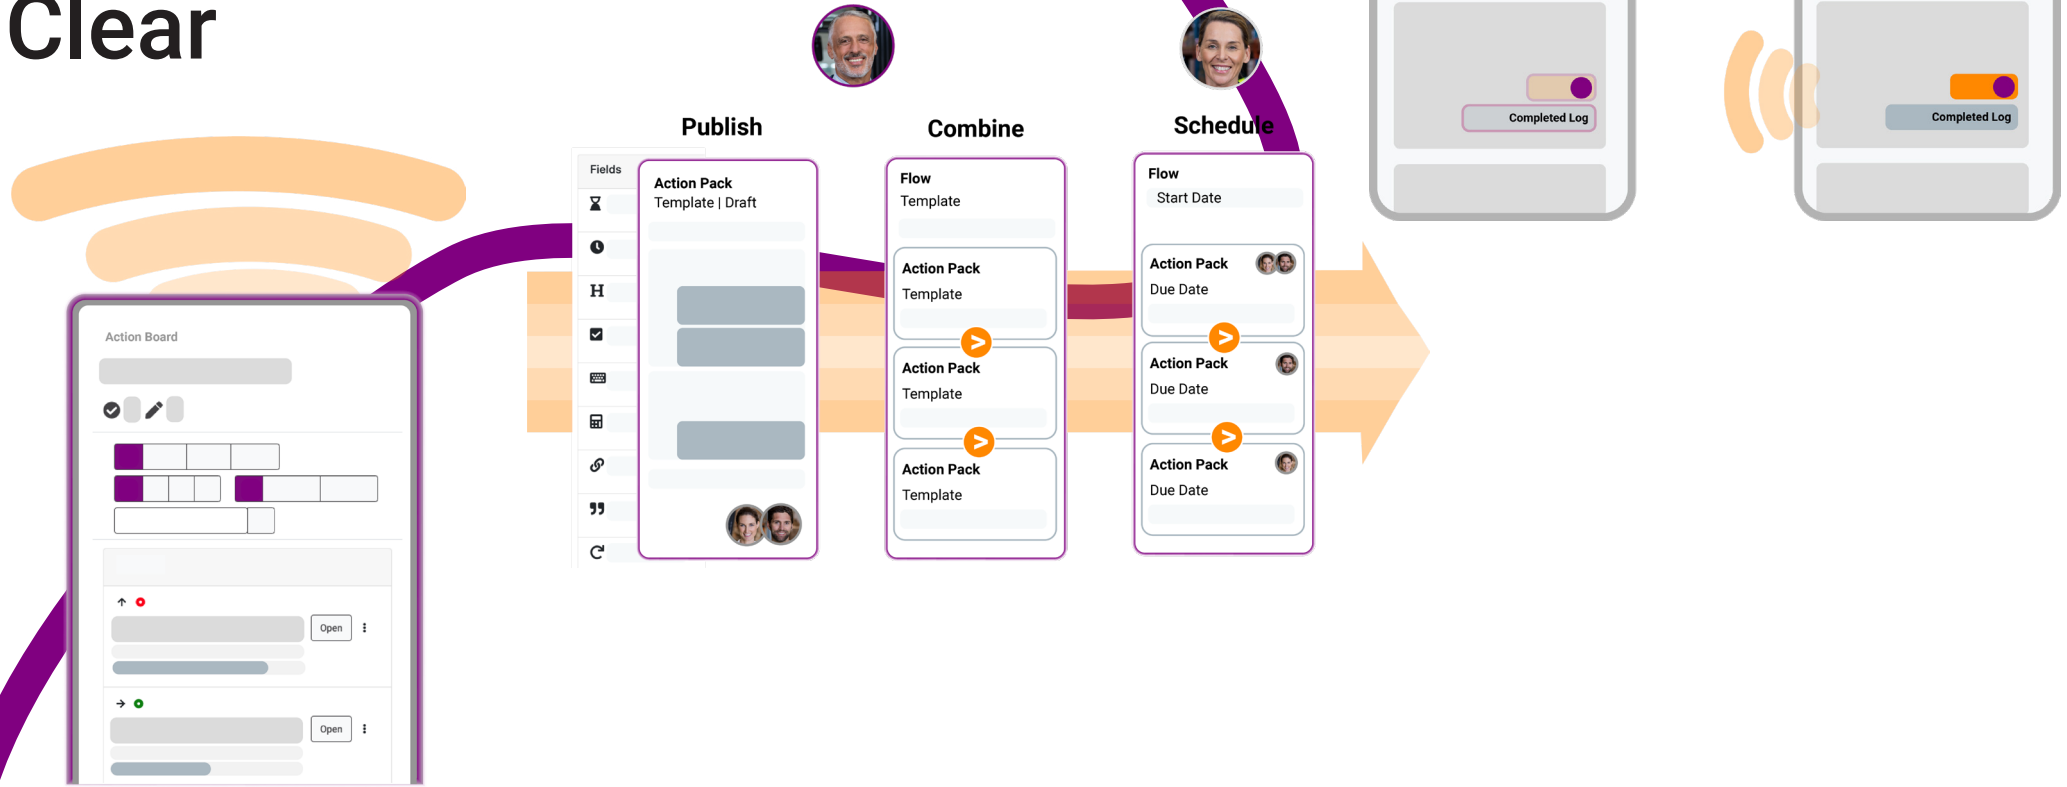

Documented information is transformed into digital linked data flows - fully customizable

Instant access to large selection of integrated templates

TECHNOLOGY CONNECTIVITY

Dynamics 365
Business Central¹⁾

Teams¹⁾

Azure¹⁾

APIs

IoT

AI

Clear

Rapid

Advanced

IP
Lockdown²⁾

1) Microsoft trademark
2) On customer request

START YOUR 14-DAY FREE TRIAL

- Get immediate access to your workflow cloud
- Create and manage your most critical actions and flows
- Use free expert templates
- Collaborate together and act independently