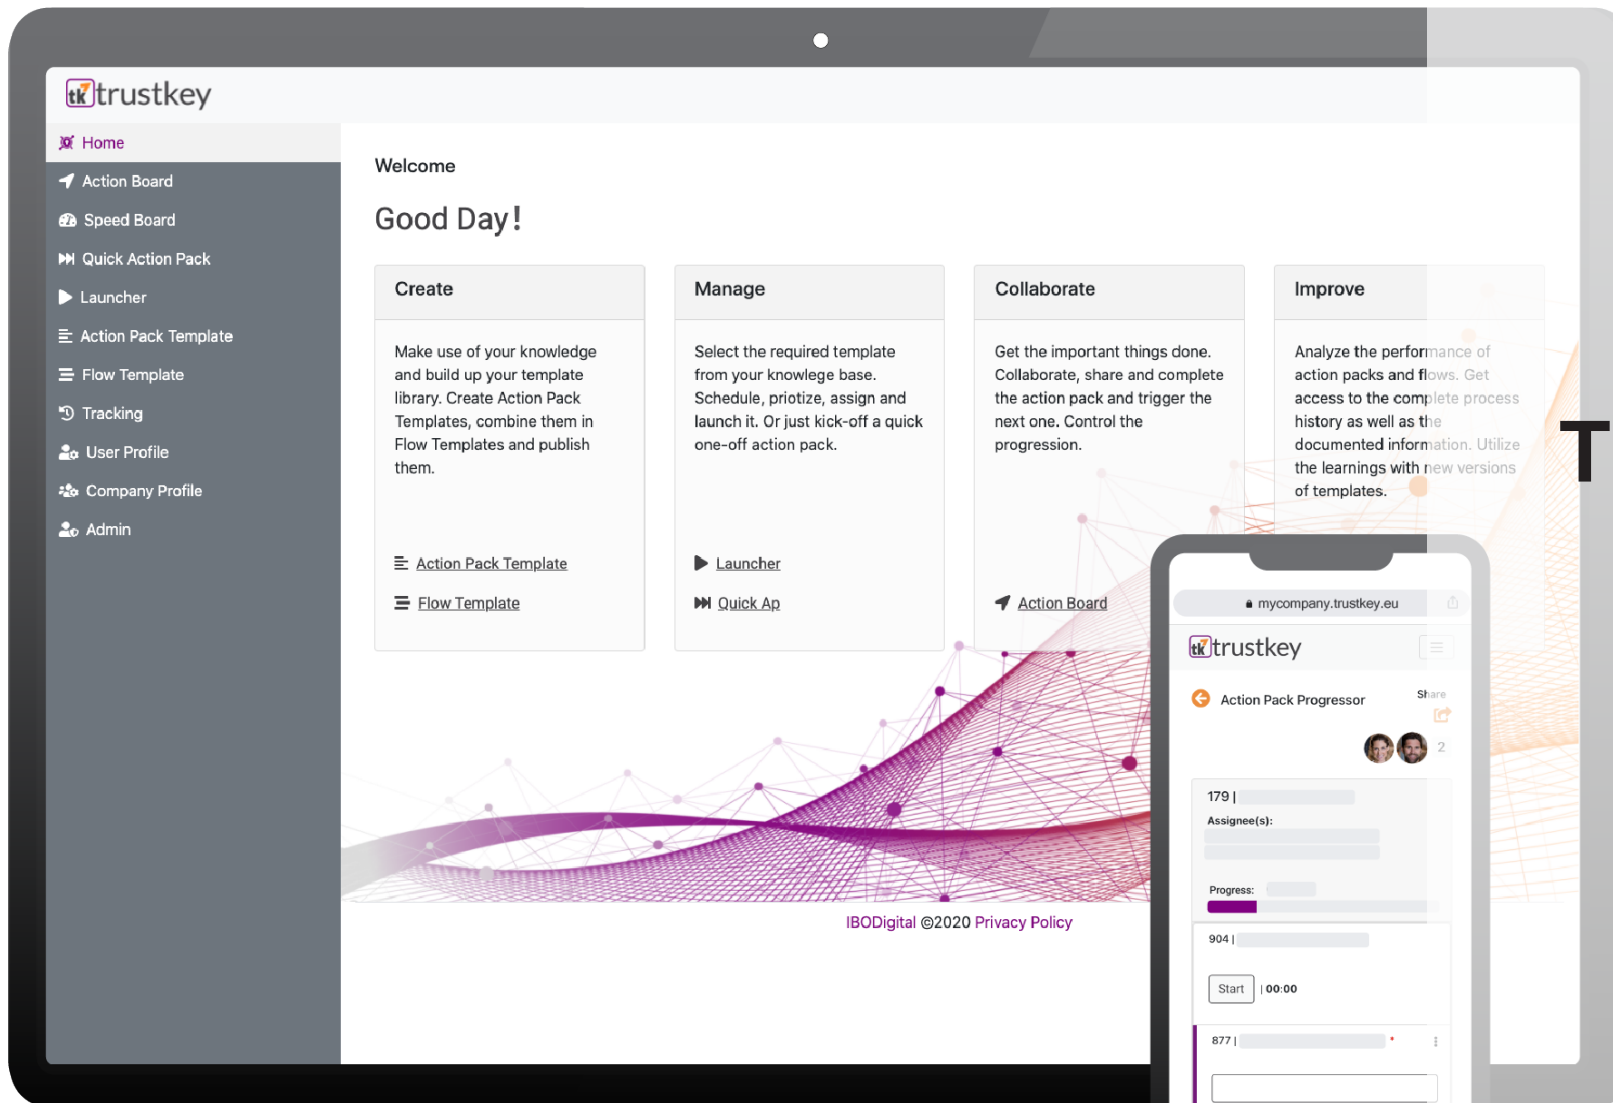

Transition to the cloud